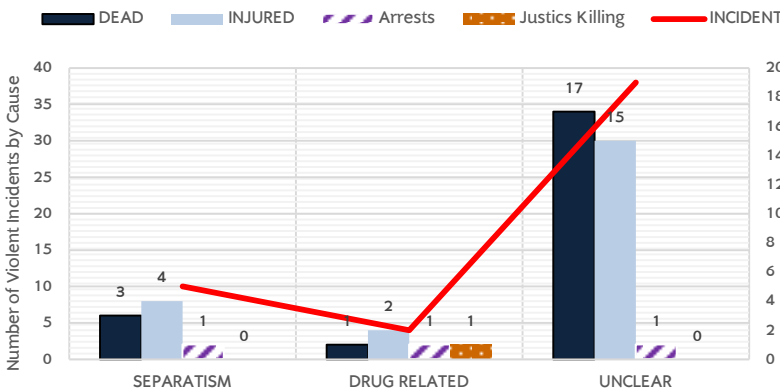

52 incidents

Deaths 21

Hard target 2 Soft target 18 Unknown 1

Injured 21

Hard target 6 Soft target 15

VIOLENCE SITUATIONS IN SOUTHERN THAILAND

CAUSE AND IMPACT

TYPE OF INCIDENTS

RELIGIONS OF VICTIMS

AGE AND GENDER OF VICTIMS

 **Below 18: 0**

 **18-59 years: male 37 female 2**

 **Above 60: male 2**

Male unknown age 1

Incidents in Southern Thailand February 2017