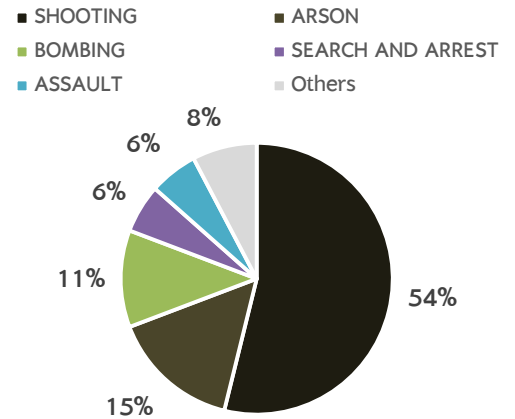

52 incidents

Deaths 21

Hard target 2 Soft target 18 Unknown 1

Injured 21

Hard target 6 Soft target 15

VIOLENCE SITUATIONS IN SOUTHERN THAILAND

CAUSE AND IMPACT

TYPE OF INCIDENTS

RELIGIONS OF VICTIMS

AGE AND GENDER OF VICTIMS

 **Below 18: 0**

 **18-59 years: male 37 female 2**

 **Above 60: male 2**

Male unknown age 1

Incidents in Southern Thailand February 2017