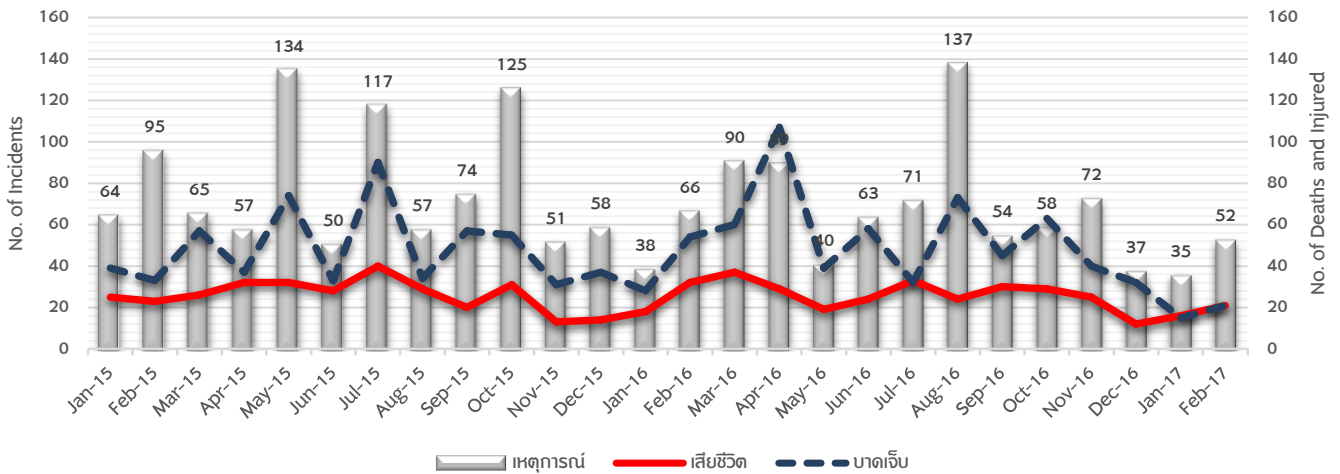

52 incidents

Deaths 21

Hard target 2 Soft target 18 Unknown 1

Injured 21

Hard target 6 Soft target 15

VIOLENCE SITUATIONS IN SOUTHERN THAILAND

CAUSE AND IMPACT

TYPE OF INCIDENTS

RELIGIONS OF VICTIMS

AGE AND GENDER OF VICTIMS

 **Below 18: 0**

 **18-59 years: male 37 female 2**

 **Above 60: male 2**

Male unknown age 1

Incidents in Southern Thailand February 2017