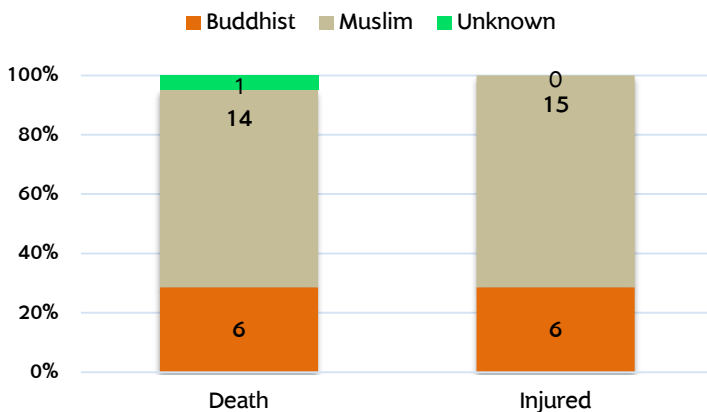

52 incidents

Deaths 21

Hard target 2 Soft target 18 Unknown 1

Injured 21

Hard target 6 Soft target 15

VIOLENCE SITUATIONS IN SOUTHERN THAILAND

CAUSE AND IMPACT

TYPE OF INCIDENTS

RELIGIONS OF VICTIMS

AGE AND GENDER OF VICTIMS

 **Below 18: 0**

 **18-59 years: male 37 female 2**

 **Above 60: male 2**

Male unknown age 1

Incidents in Southern Thailand February 2017