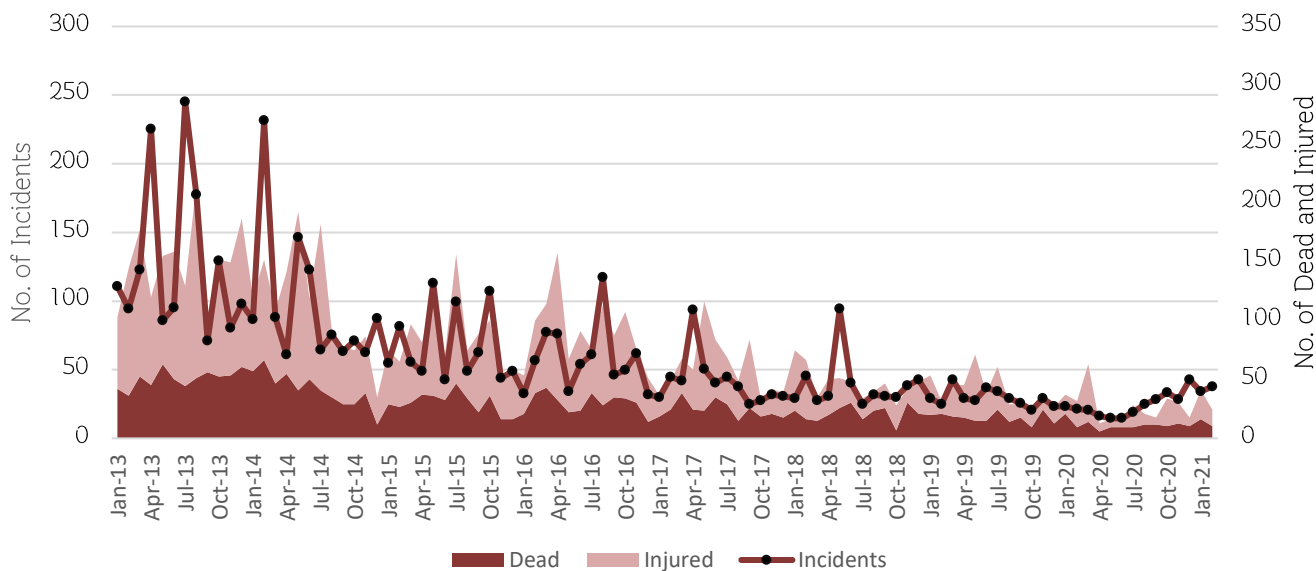

Total Jan 2004 - Feb 2021

Incidents 20,931 Dead 7,224 Injured 13,427

44 Incidents	21 Casualties	
	Dead 9 Hard Target 3 Soft Target 6	Injured 12 Hard Target 5 Soft Target 7

TYPE OF INCIDENTS

CAUSES OF INCIDENTS

RELIGIONS OF VICTIMS