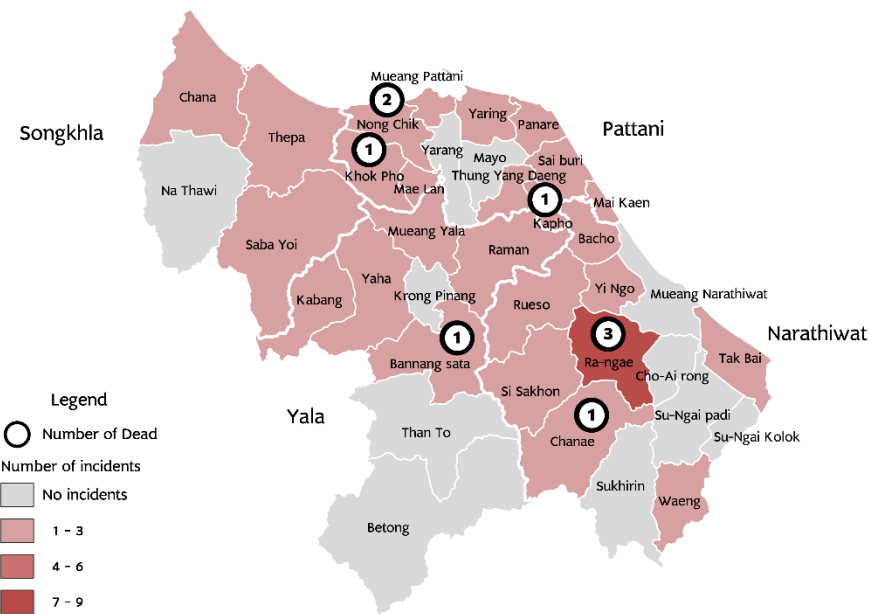

Total Jan 2004 - Feb 2021

Incidents 20,931 Dead 7,224 Injured 13,427

44 Incidents	21 Casualties	
	Dead 9 Hard Target 3 Soft Target 6	Injured 12 Hard Target 5 Soft Target 7

TYPE OF INCIDENTS

CAUSES OF INCIDENTS

RELIGIONS OF VICTIMS