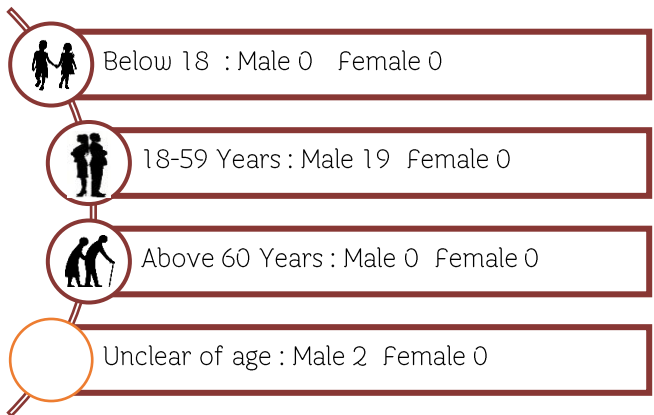

Total Jan 2004 - Feb 2021

Incidents 20,931 Dead 7,224 Injured 13,427

44 Incidents	21 Casualties	
	Dead 9 Hard Target 3 Soft Target 6	Injured 12 Hard Target 5 Soft Target 7

TYPE OF INCIDENTS

CAUSES OF INCIDENTS

RELIGIONS OF VICTIMS