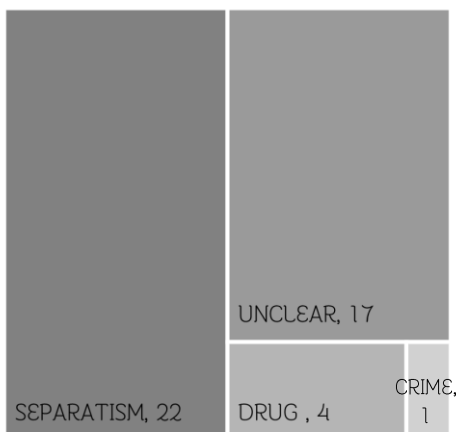

Total Jan 2004 - Feb 2021

Incidents 20,931 Dead 7,224 Injured 13,427

44 Incidents	21 Casualties	
	Dead 9 Hard Target 3 Soft Target 6	Injured 12 Hard Target 5 Soft Target 7

TYPE OF INCIDENTS

CAUSES OF INCIDENTS

RELIGIONS OF VICTIMS