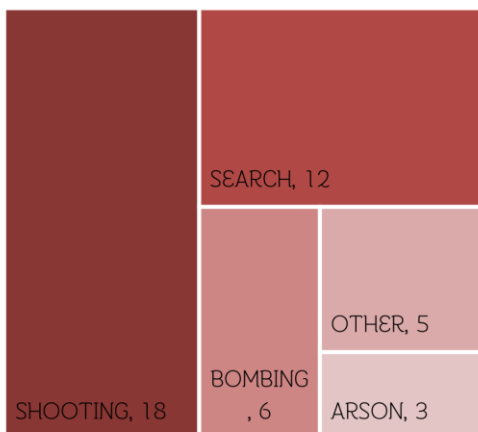

Total Jan 2004 - Feb 2021

Incidents 20,931 Dead 7,224 Injured 13,427

44 Incidents	21 Casualties	
	Dead 9 Hard Target 3 Soft Target 6	Injured 12 Hard Target 5 Soft Target 7

TYPE OF INCIDENTS

CAUSES OF INCIDENTS

RELIGIONS OF VICTIMS