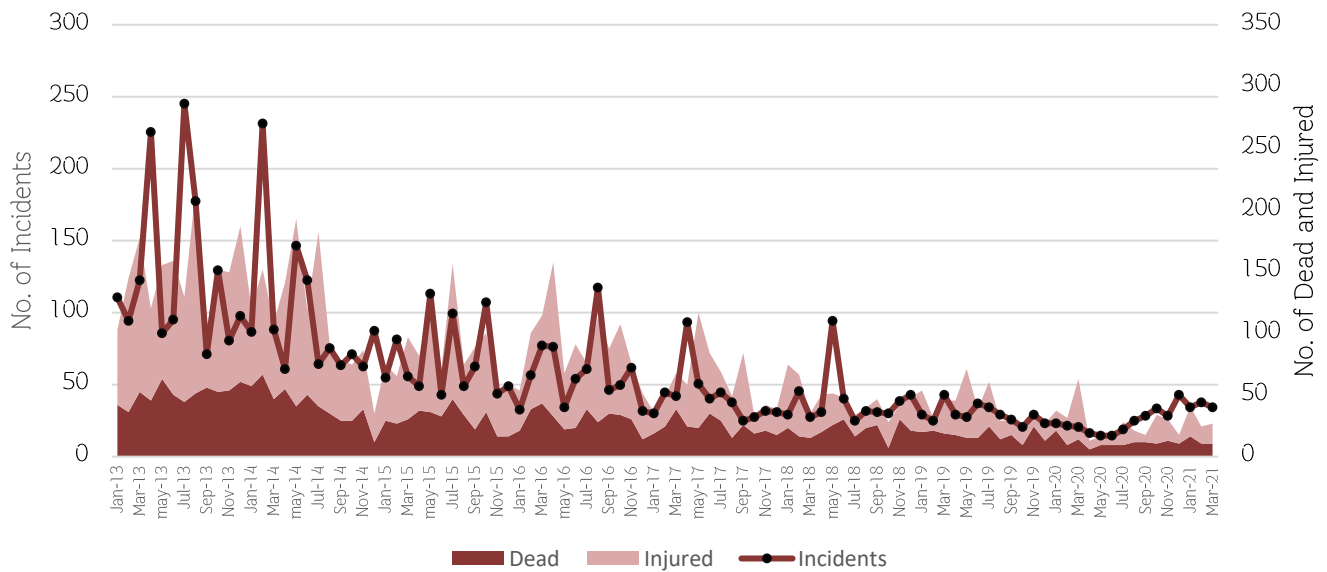

Total Jan 2004 - Mar 2021

40 Incidents	23 Casualties	
	Dead 9	Injured 14
	Hard Target 3	Hard Target 8
	Soft Target 6	Soft Target 6

TYPE OF INCIDENTS

CAUSES OF INCIDENTS

RELIGIONS OF VICTIMS