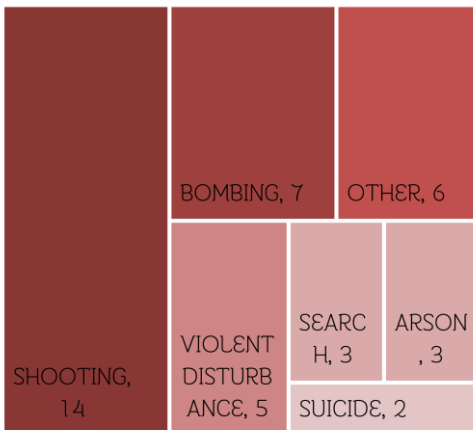

Total Jan 2004 - Mar 2021

40 Incidents	23 Casualties	
	Dead 9	Injured 14
	Hard Target 3	Hard Target 8
	Soft Target 6	Soft Target 6

TYPE OF INCIDENTS

CAUSES OF INCIDENTS

RELIGIONS OF VICTIMS