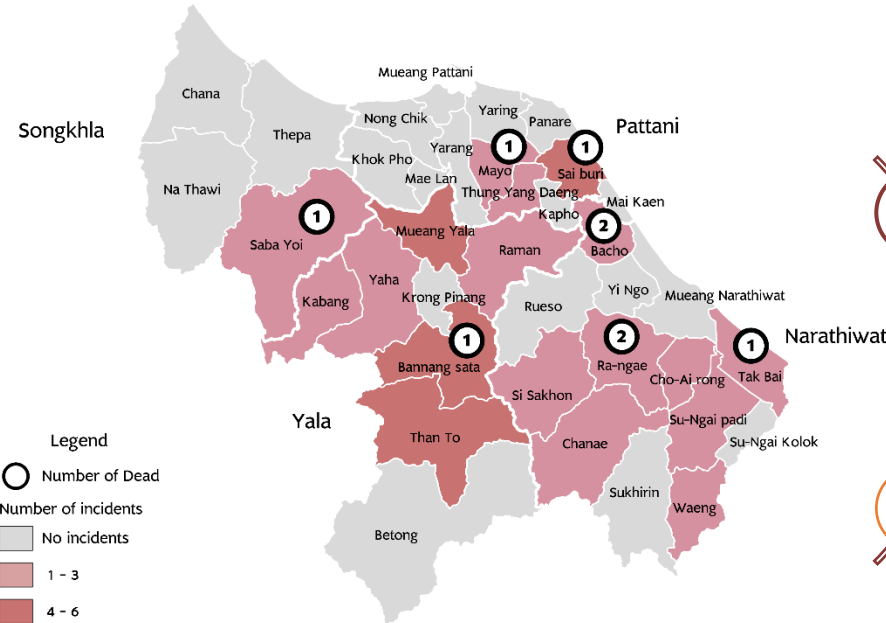

Total Jan 2004 - Mar 2021

40 Incidents	23 Casualties	
	Dead 9	Injured 14
	Hard Target 3	Hard Target 8
	Soft Target 6	Soft Target 6

TYPE OF INCIDENTS

CAUSES OF INCIDENTS

RELIGIONS OF VICTIMS