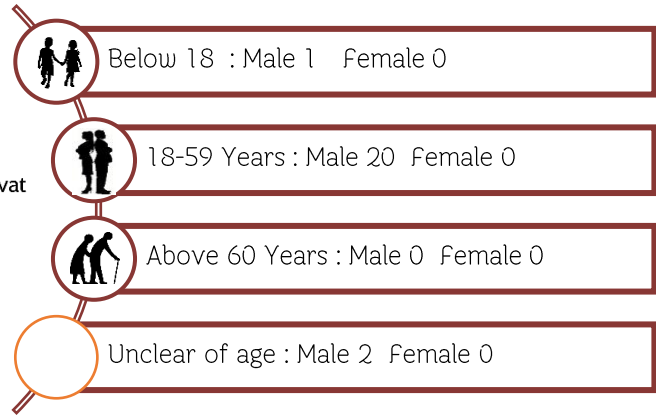

Total Jan 2004 - Mar 2021

40 Incidents	23 Casualties	
	Dead 9	Injured 14
	Hard Target 3	Hard Target 8
	Soft Target 6	Soft Target 6

TYPE OF INCIDENTS

CAUSES OF INCIDENTS

RELIGIONS OF VICTIMS