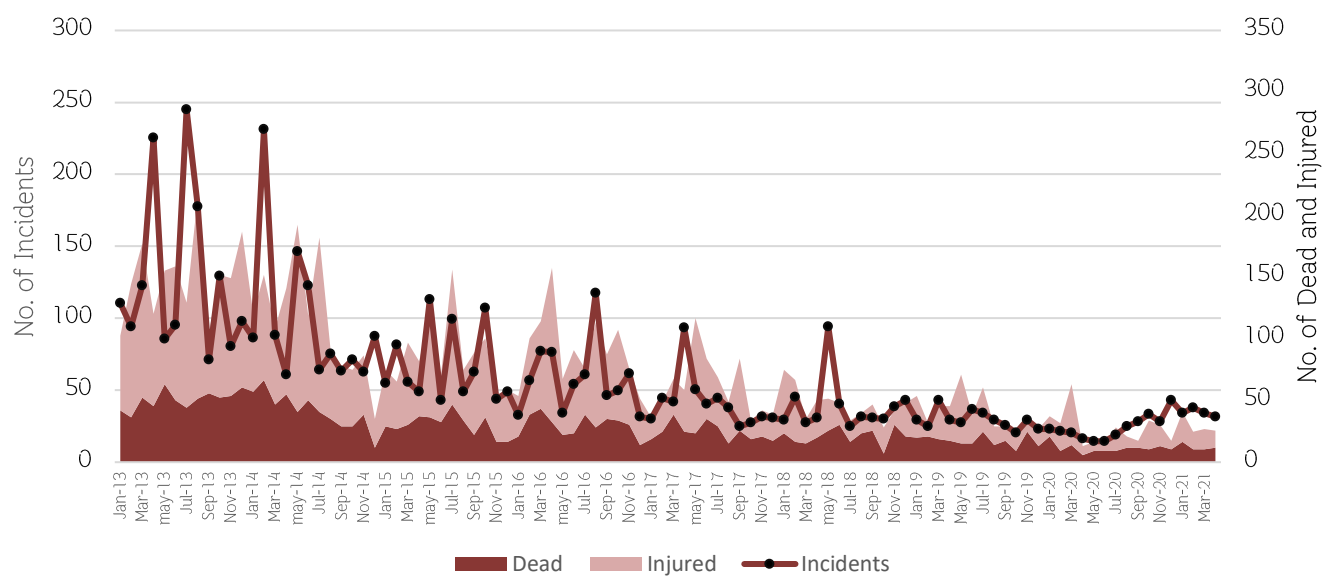

Total Jan 2004 - Apr 2021

Incidents 21,008 Dead 7,243 Injured 13,453

37 Incidents	22 Casualties	
	Dead 10	Injured 12
	Hard Target 1 Soft Target 9	Hard Target 7 Soft Target 5

Below 18 : Male 1 Female 0

18-59 Years : Male 13 Female 1

Above 60 Years : Male 0 Female 0

Unclear of age : Male 7 Female 0

TYPE OF INCIDENTS

CAUSES OF INCIDENTS

RELIGIONS OF VICTIMS