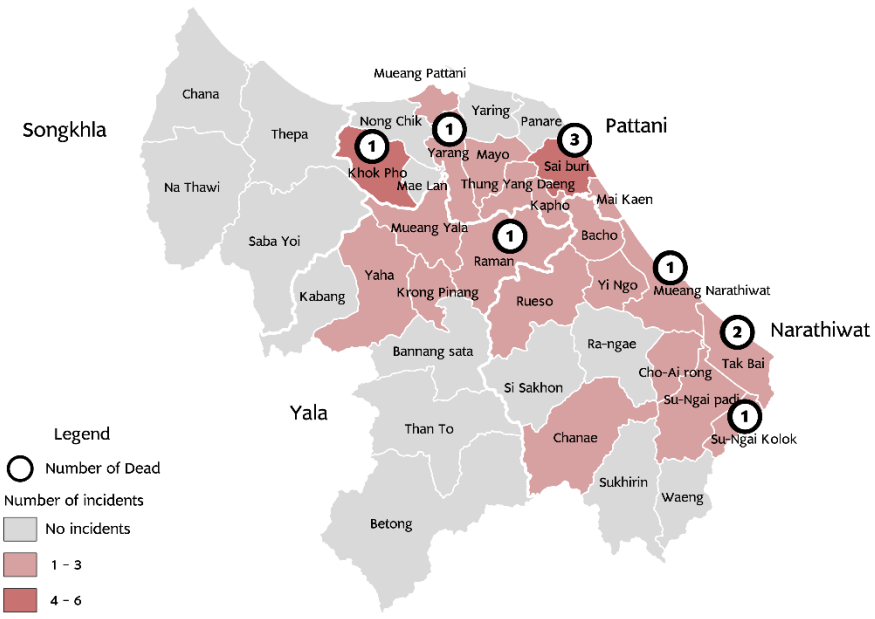

Total Jan 2004 - Apr 2021

Incidents 21,008 Dead 7,243 Injured 13,453

37 Incidents	22 Casualties	
	Dead 10	Injured 12
	Hard Target 1 Soft Target 9	Hard Target 7 Soft Target 5

Below 18 : Male 1 Female 0

18-59 Years : Male 13 Female 1

Above 60 Years : Male 0 Female 0

Unclear of age : Male 7 Female 0

TYPE OF INCIDENTS

CAUSES OF INCIDENTS

RELIGIONS OF VICTIMS