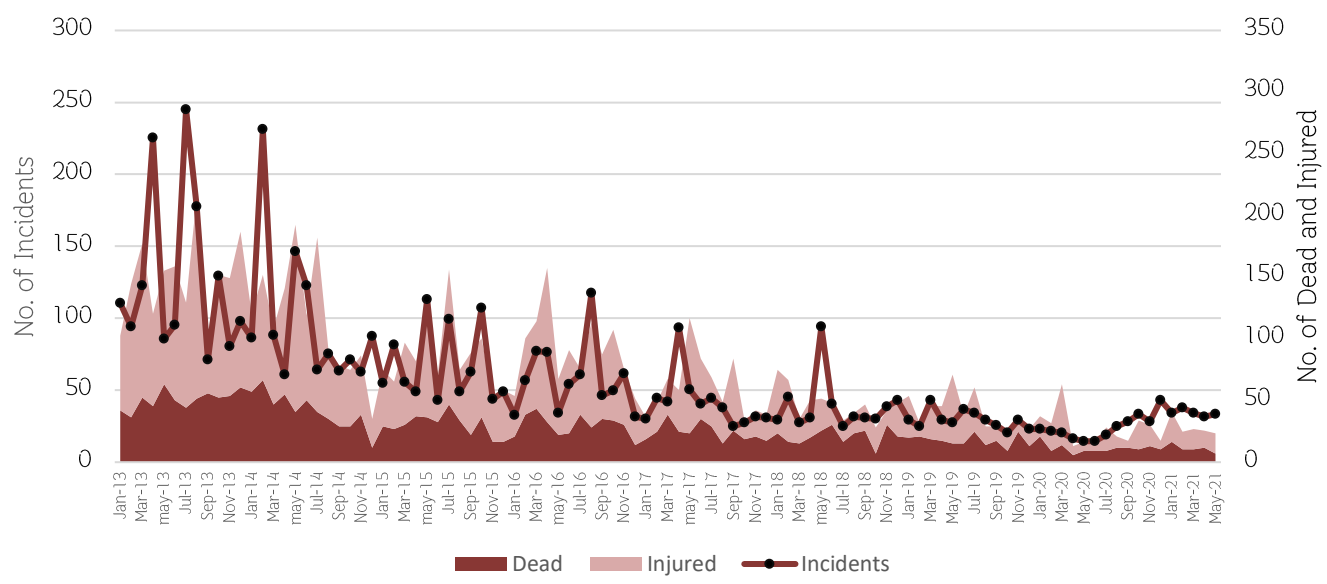

Total Jan 2004 – May 2021

Incidents 21,047 Dead 7,249 Injured 13,467

39 Incidents	20 Casualties	
	Dead 6	Injured 14
	Hard Target 1 Soft Target 5	Hard Target 5 Soft Target 9

- Below 18 : Male 2 Female 0
- 18-59 Years : Male 15 Female 0
- Above 60 Years : Male 0 Female 0
- Unclear of age : Male 3 Female 0

TYPE OF INCIDENTS

CAUSES OF INCIDENTS

RRLIGIONS OF VICTIMS