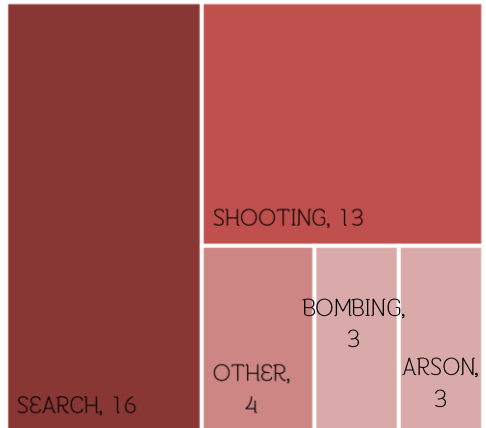

Total Jan 2004 – May 2021

Incidents 21,047 Dead 7,249 Injured 13,467

39 Incidents	20 Casualties	
	Dead 6	Injured 14
	Hard Target 1 Soft Target 5	Hard Target 5 Soft Target 9

- Below 18 : Male 2 Female 0
- 18-59 Years : Male 15 Female 0
- Above 60 Years : Male 0 Female 0
- Unclear of age : Male 3 Female 0

TYPE OF INCIDENTS

CAUSES OF INCIDENTS

RRLIGIONS OF VICTIMS