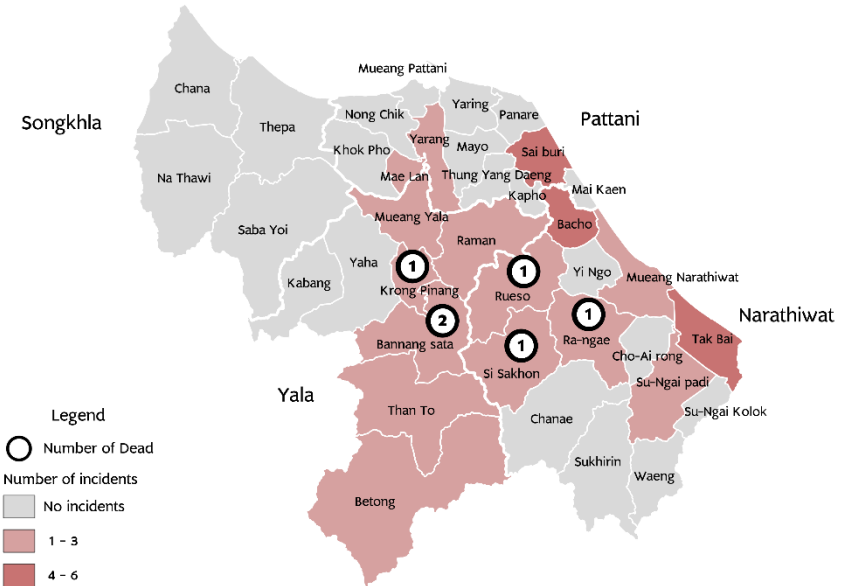

Total Jan 2004 – May 2021

Incidents 21,047 Dead 7,249 Injured 13,467

39 Incidents	20 Casualties	
	Dead 6	Injured 14
	Hard Target 1 Soft Target 5	Hard Target 5 Soft Target 9

- Below 18 : Male 2 Female 0
- 18-59 Years : Male 15 Female 0
- Above 60 Years : Male 0 Female 0
- Unclear of age : Male 3 Female 0

TYPE OF INCIDENTS

CAUSES OF INCIDENTS

RRLIGIONS OF VICTIMS