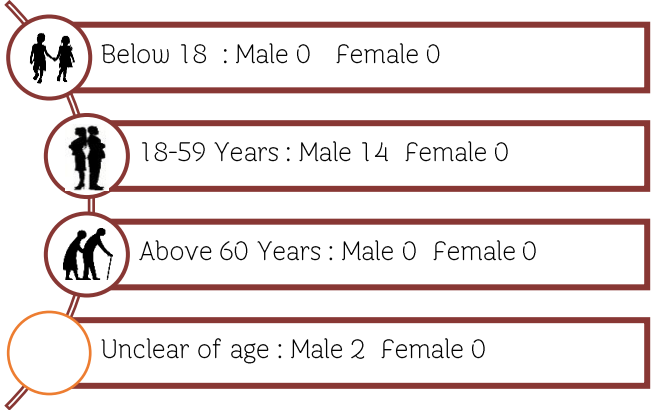

Total Jan 2004 - Jun 2021

Incidents 21,090 Dead 7,260 Injured 13,472

43 Incidents	16 Casualties	
	Dead 11	Injured 5
	Hard Target 1	Hard Target 1
	Soft Target 10	Soft Target 4

TYPE OF INCIDENTS

CAUSES OF INCIDENTS

RRLIGIONS OF VICTIMS