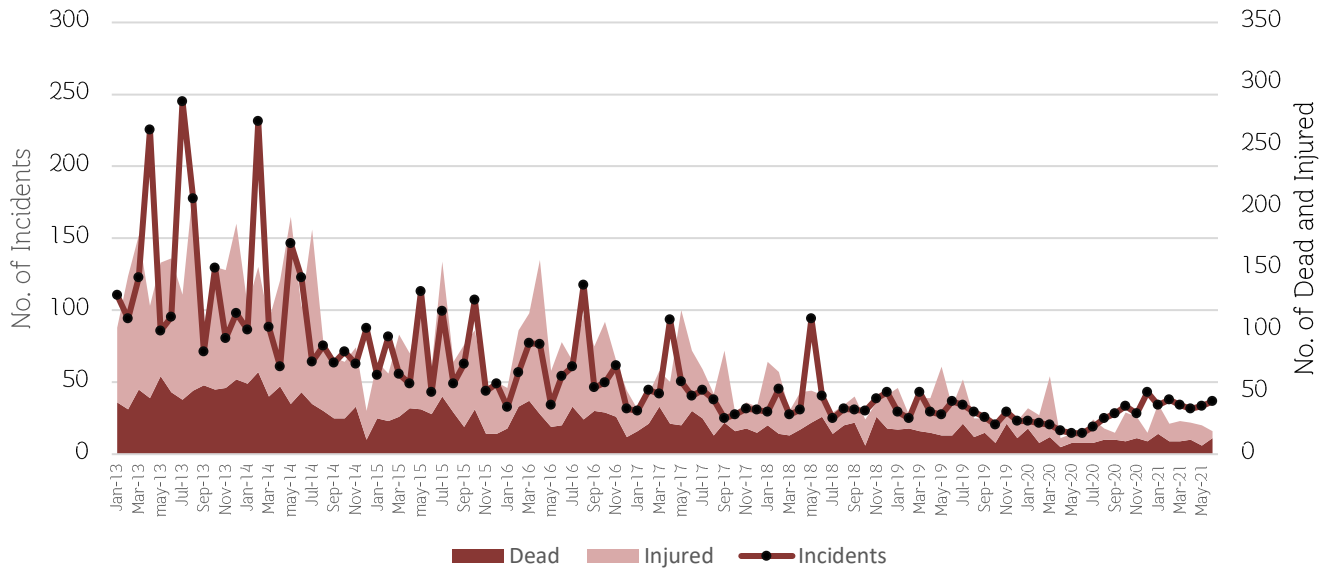

Total Jan 2004 - Jun 2021

Incidents 21,090 Dead 7,260 Injured 13,472

43 Incidents	16 Casualties	
	Dead 11	Injured 5
	Hard Target 1	Hard Target 1
	Soft Target 10	Soft Target 4

TYPE OF INCIDENTS

CAUSES OF INCIDENTS

RRLIGIONS OF VICTIMS