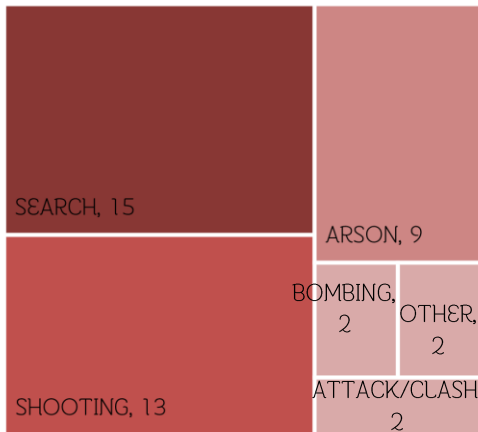

Total Jan 2004 - Jun 2021

Incidents 21,090 Dead 7,260 Injured 13,472

43 Incidents	16 Casualties	
	Dead 11	Injured 5
	Hard Target 1	Hard Target 1
	Soft Target 10	Soft Target 4

TYPE OF INCIDENTS

CAUSES OF INCIDENTS

RRLIGIONS OF VICTIMS