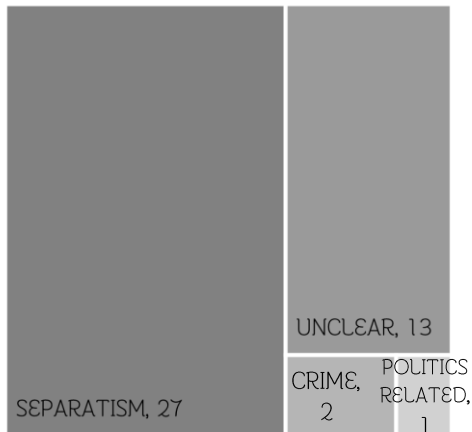

Total Jan 2004 - Jun 2021

Incidents 21,090 Dead 7,260 Injured 13,472

43 Incidents	16 Casualties	
	Dead 11	Injured 5
	Hard Target 1	Hard Target 1
	Soft Target 10	Soft Target 4

TYPE OF INCIDENTS

CAUSES OF INCIDENTS

RRLIGIONS OF VICTIMS