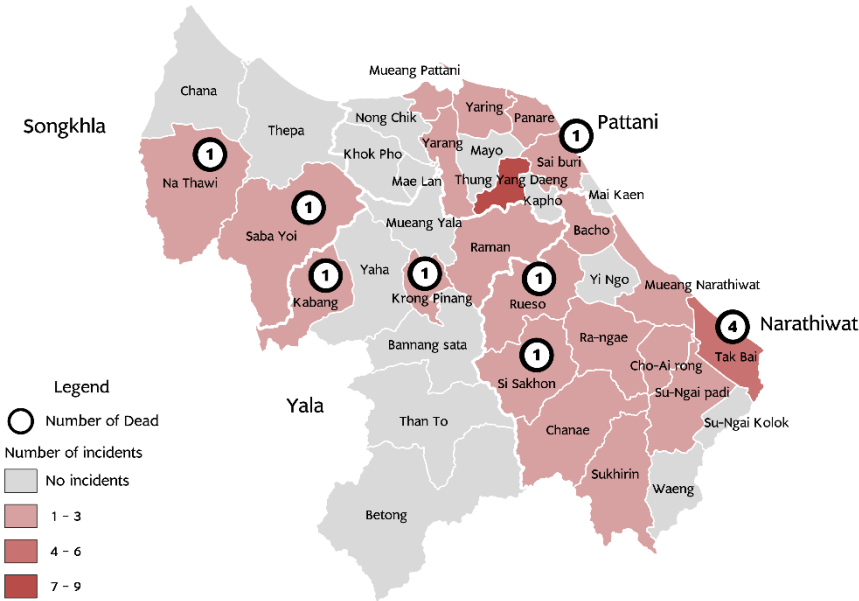

Total Jan 2004 - Jun 2021

Incidents 21,090 Dead 7,260 Injured 13,472

43 Incidents	16 Casualties	
	Dead 11	Injured 5
	Hard Target 1	Hard Target 1
	Soft Target 10	Soft Target 4

TYPE OF INCIDENTS

CAUSES OF INCIDENTS

RRLIGIONS OF VICTIMS