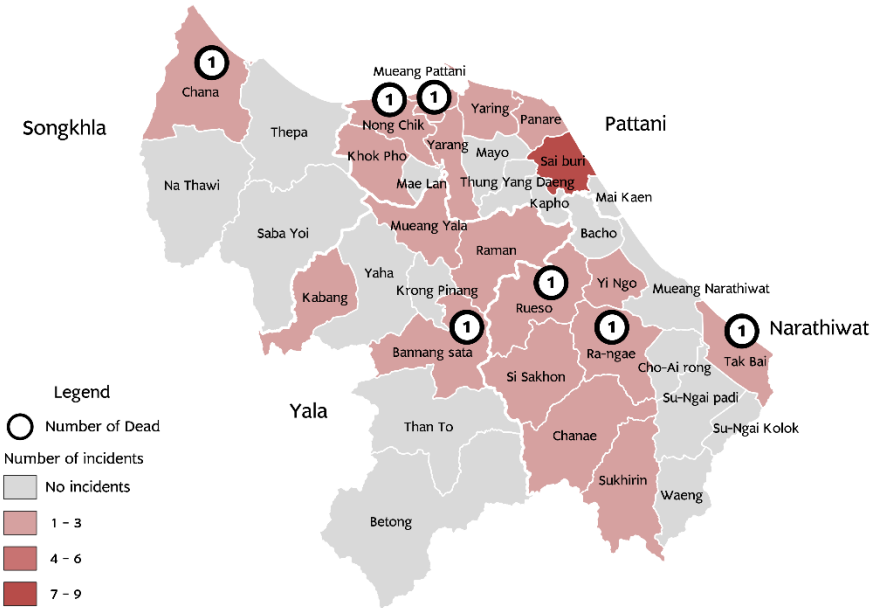

Total Jan 2004 - Jul 2021

Incidents 21,128    Dead 7,267    Injured 13,507

38 Incidents	37 Casualties	
	Dead 7	Injured 30
	Hard Target 2	Hard Target 21
	Soft Target 5	Soft Target 9

	Below 18 : Male 2 Female 0
	18-59 Years : Male 26 Female 0
	Above 60 Years : Male 0 Female 0
	Unclear of age : Male 9 Female 0