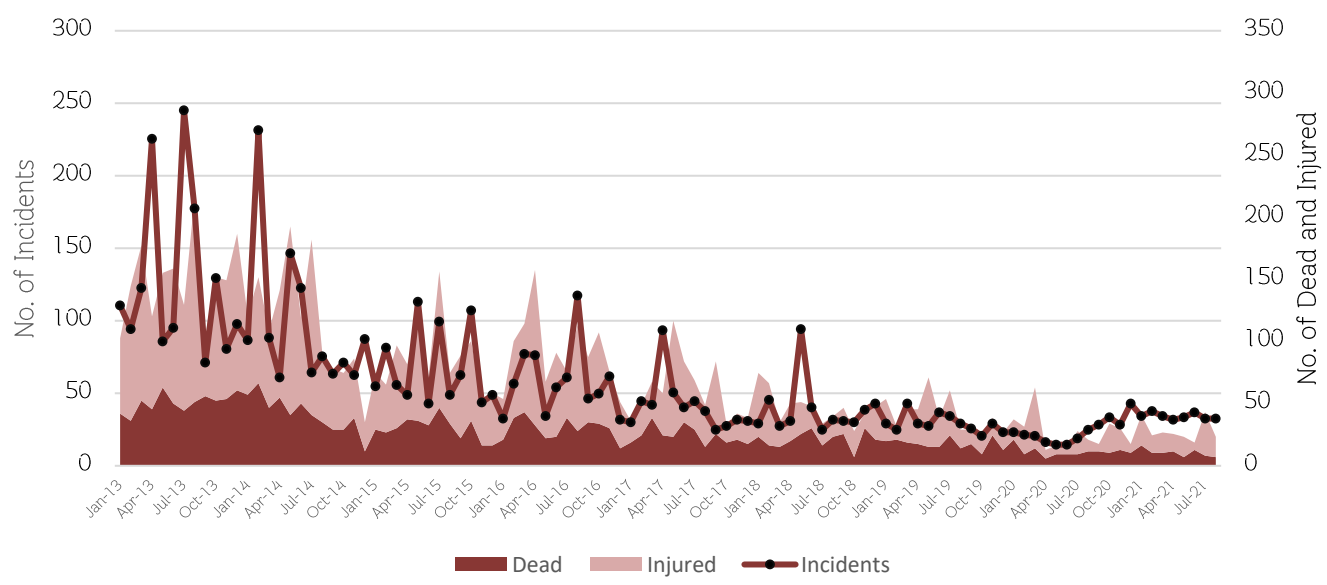

Total Jan 2004 – Aug 2021

Incidents 21,166 Dead 7,273 Injured 13,521

38 Incidents	20 Casualties	
	Dead 6	Injured 14
	Hard Target 2	Hard Target 7
	Soft Target 4	Soft Target 7

	Below 18 : Male 0 Female 0
	18-59 Years : Male 12 Female 1
	Above 60 Years : Male 1 Female 0
	Unclear of age : Male 6 Female 0

TYPE OF INCIDENTS

CAUSES OF INCIDENTS

RELIGIONS OF VICTIMS