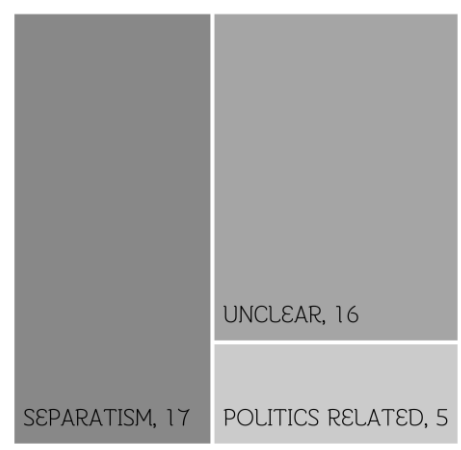

Total Jan 2004 – Aug 2021

Incidents 21,166 Dead 7,273 Injured 13,521

38 Incidents	20 Casualties	
	Dead 6	Injured 14
	Hard Target 2	Hard Target 7
	Soft Target 4	Soft Target 7

	Below 18 : Male 0 Female 0
	18-59 Years : Male 12 Female 1
	Above 60 Years : Male 1 Female 0
	Unclear of age : Male 6 Female 0

TYPE OF INCIDENTS

CAUSES OF INCIDENTS

RELIGIONS OF VICTIMS