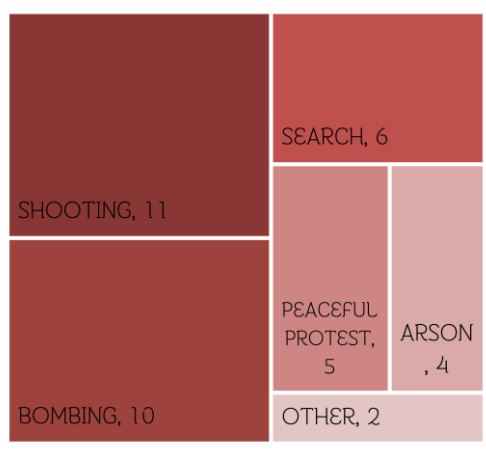

Total Jan 2004 – Aug 2021

Incidents 21,166 Dead 7,273 Injured 13,521

38 Incidents	20 Casualties	
	Dead 6	Injured 14
	Hard Target 2	Hard Target 7
	Soft Target 4	Soft Target 7

	Below 18 : Male 0 Female 0
	18-59 Years : Male 12 Female 1
	Above 60 Years : Male 1 Female 0
	Unclear of age : Male 6 Female 0

TYPE OF INCIDENTS

CAUSES OF INCIDENTS

RELIGIONS OF VICTIMS