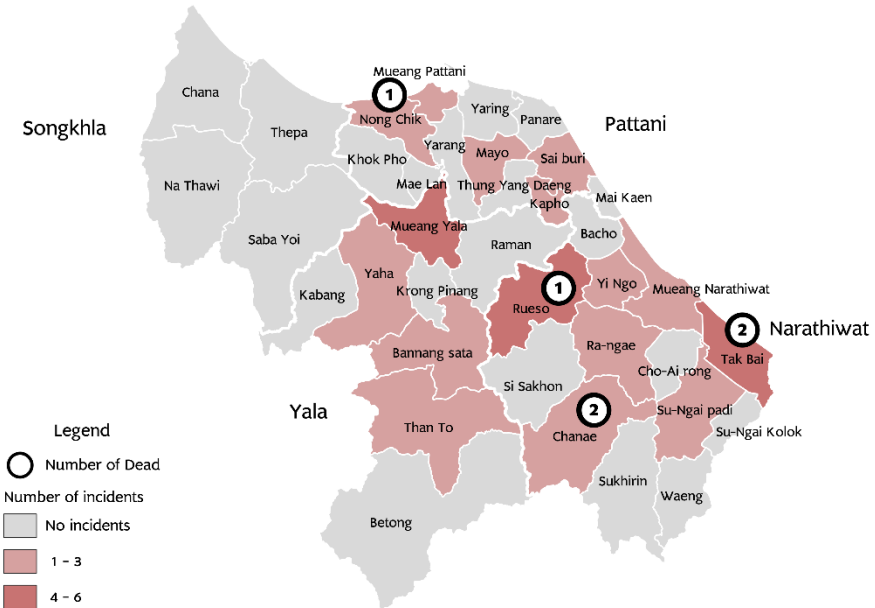

Total Jan 2004 – Aug 2021

Incidents 21,166 Dead 7,273 Injured 13,521

38 Incidents	20 Casualties	
	Dead 6	Injured 14
	Hard Target 2	Hard Target 7
	Soft Target 4	Soft Target 7

	Below 18 : Male 0 Female 0
	18-59 Years : Male 12 Female 1
	Above 60 Years : Male 1 Female 0
	Unclear of age : Male 6 Female 0

TYPE OF INCIDENTS

CAUSES OF INCIDENTS

RELIGIONS OF VICTIMS