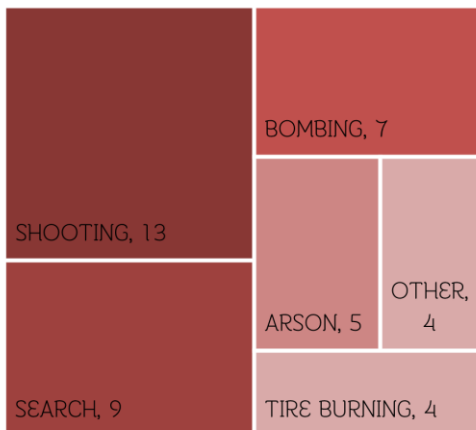

Total Jan 2004 - Sep 2021

Incidents 21,208 Dead 7,287 Injured 13,540

42 Incidents	33 Casualties	
	Dead 14	Injured 19
	Hard Target 6 Soft Target 8	Hard Target 8 Soft Target 11

TYPE OF INCIDENTS

CAUSES OF INCIDENTS

RRLIGIONS OF VICTIMS