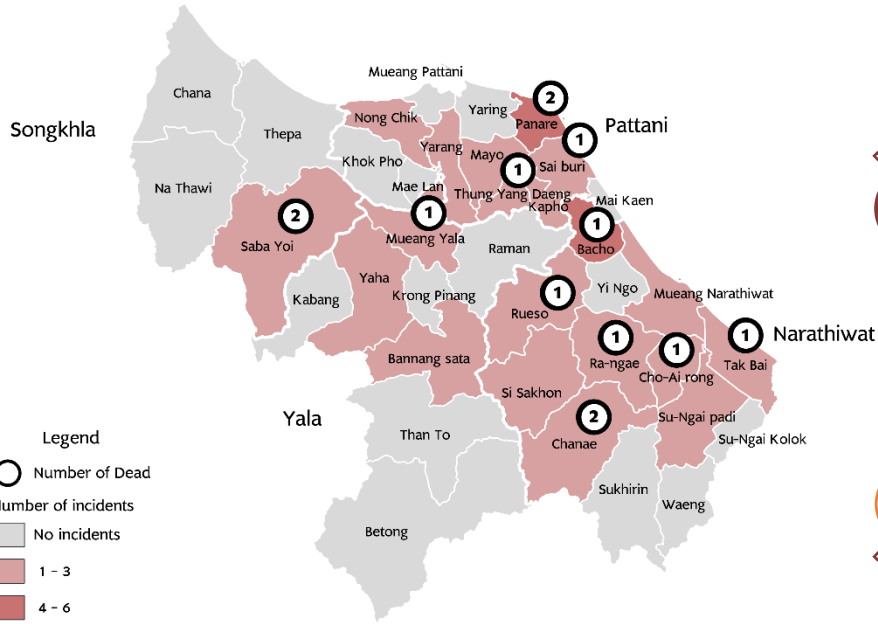

Total Jan 2004 - Sep 2021

Incidents 21,208 Dead 7,287 Injured 13,540

42 Incidents	33 Casualties	
	Dead 14	Injured 19
	Hard Target 6 Soft Target 8	Hard Target 8 Soft Target 11

TYPE OF INCIDENTS

CAUSES OF INCIDENTS

RRLIGIONS OF VICTIMS