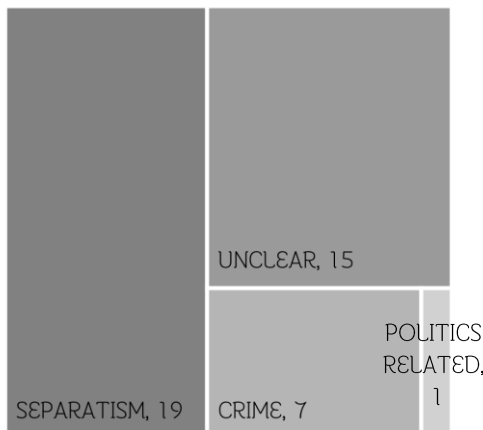

Total Jan 2004 - Sep 2021

Incidents 21,208 Dead 7,287 Injured 13,540

42 Incidents	33 Casualties	
	Dead 14	Injured 19
	Hard Target 6 Soft Target 8	Hard Target 8 Soft Target 11

TYPE OF INCIDENTS

CAUSES OF INCIDENTS

RRLIGIONS OF VICTIMS