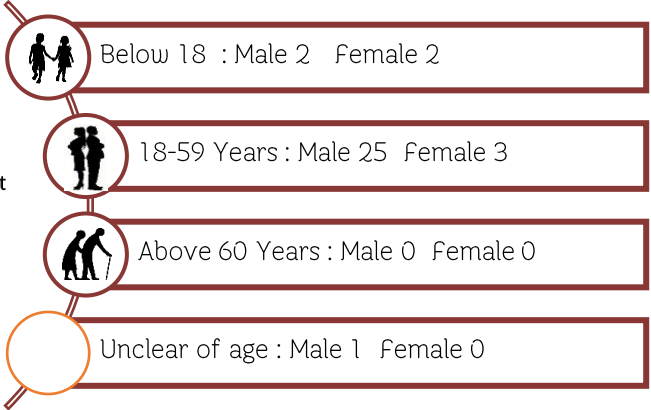

Total Jan 2004 - Sep 2021

Incidents 21,208 Dead 7,287 Injured 13,540

42 Incidents	33 Casualties	
	Dead 14	Injured 19
	Hard Target 6 Soft Target 8	Hard Target 8 Soft Target 11

TYPE OF INCIDENTS

CAUSES OF INCIDENTS

RRLIGIONS OF VICTIMS