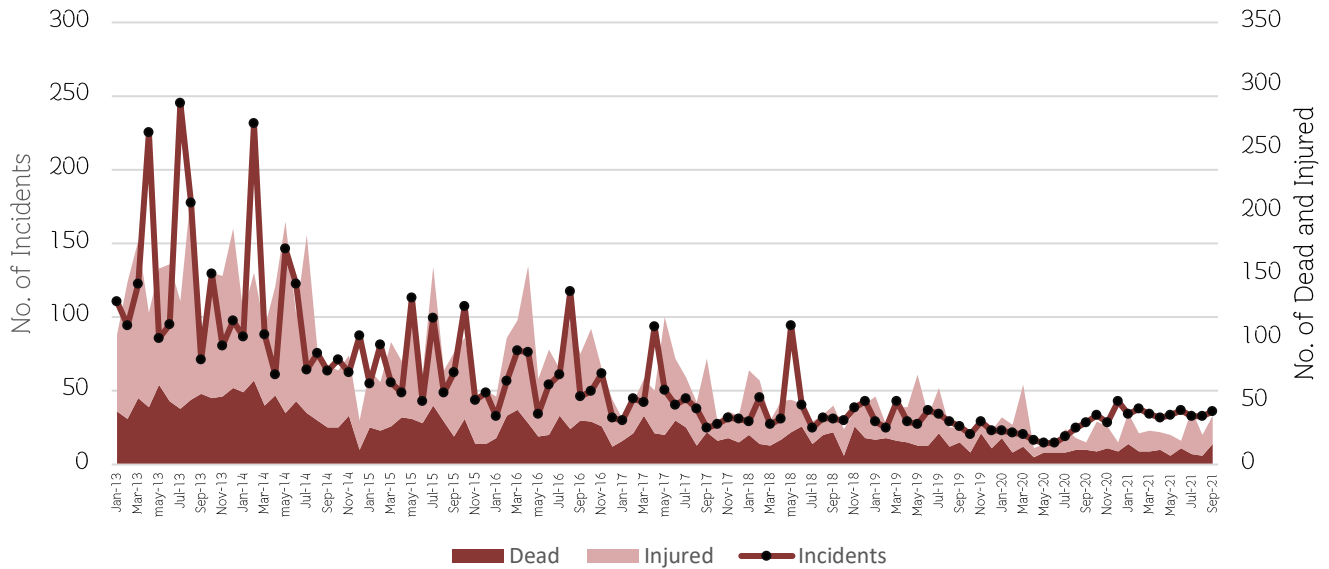

Total Jan 2004 - Sep 2021

Incidents 21,208 Dead 7,287 Injured 13,540

42 Incidents	33 Casualties	
	Dead 14	Injured 19
	Hard Target 6 Soft Target 8	Hard Target 8 Soft Target 11

TYPE OF INCIDENTS

CAUSES OF INCIDENTS

RRLIGIONS OF VICTIMS