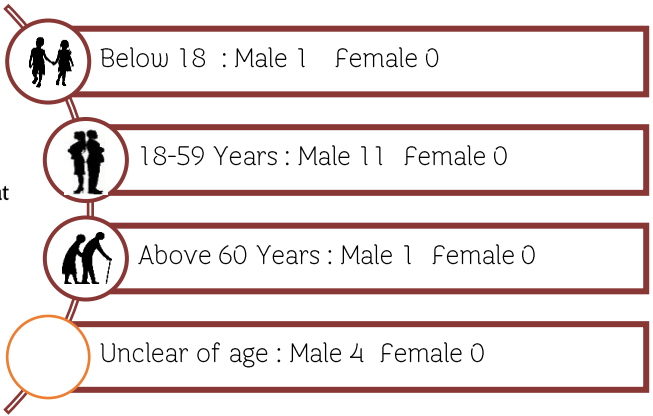

Total Jan 2004 - Oct 2021

27 Incidents	17 Casualties			
	Dead	7	Injured	10
	Hard Target	1	Hard Target	6
	Soft Target	6	Soft Target	4

TYPE OF INCIDENTS

CAUSES OF INCIDENTS

RELIGIONS OF VICTIMS