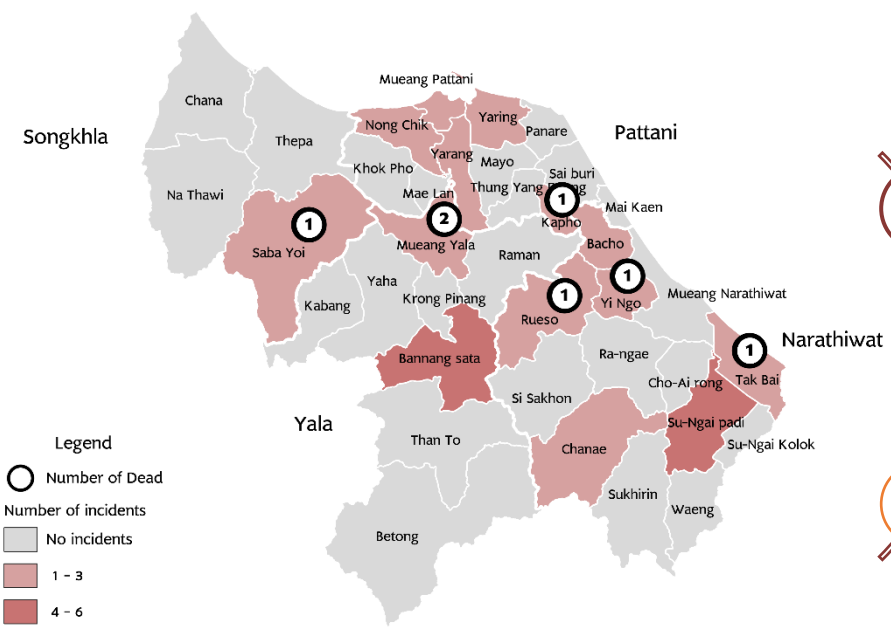

Total Jan 2004 - Oct 2021

27 Incidents	17 Casualties			
	Dead	7	Injured	10
	Hard Target	1	Hard Target	6
	Soft Target	6	Soft Target	4

TYPE OF INCIDENTS

CAUSES OF INCIDENTS

RELIGIONS OF VICTIMS