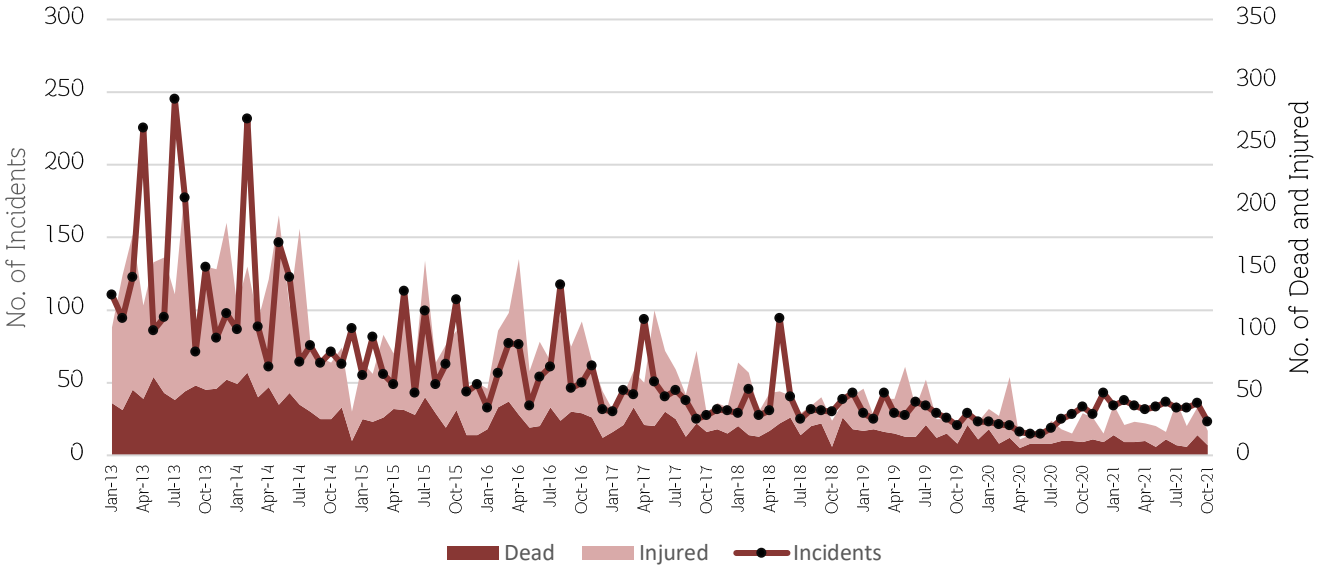

Total Jan 2004 - Oct 2021

27 Incidents	17 Casualties			
	Dead	7	Injured	10
	Hard Target	1	Hard Target	6
	Soft Target	6	Soft Target	4

TYPE OF INCIDENTS

CAUSES OF INCIDENTS

RELIGIONS OF VICTIMS