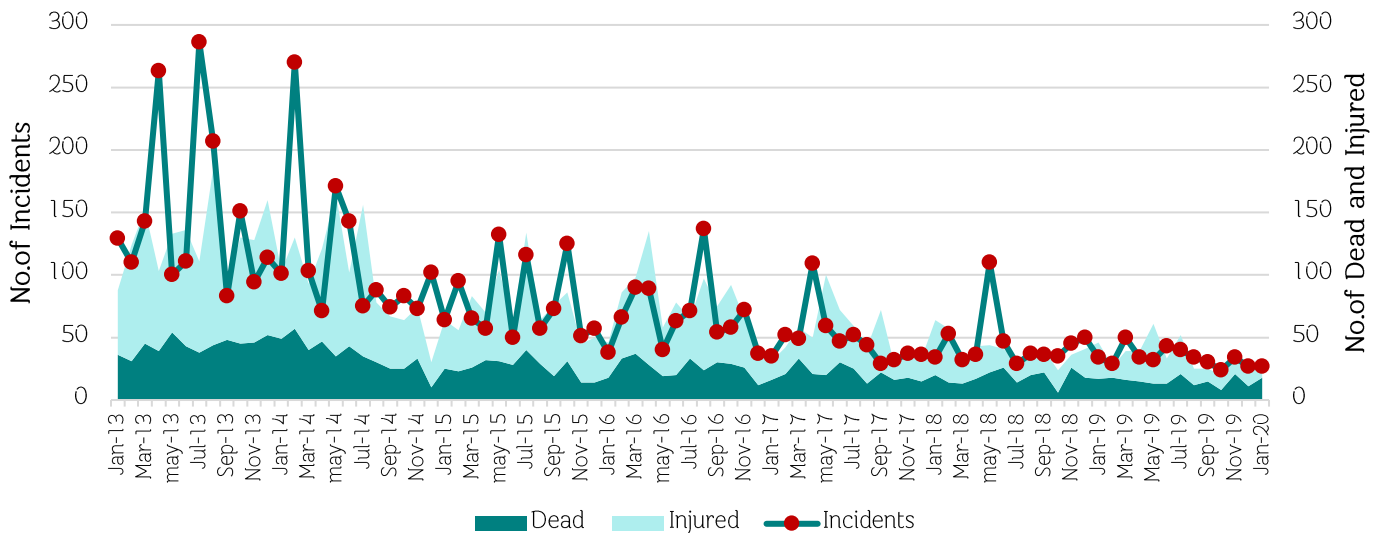

**Incidents = 20,539**

**Dead = 7,103**

**Injured = 13,247**

### Total Jan 2004 – Jan 2020

32 Casualties		
27 Incidents	18 Dead	14 Injured
	Hard Target 4	Hard Target 10
	Soft Target 14	Soft Target 4
	Below 18 Male : 2	Female : 0
	18-59 years Male : 24	Female : 3
	Above 60 years Male : 0	Female : 0
	Unclear of age Male : 3	Female : 0

### TYPE OF INCIDENTS

### RELIGIONS OF VICTIMS