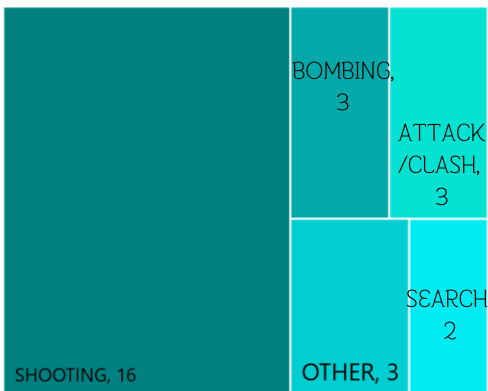

TYPE OF INCIDENTS