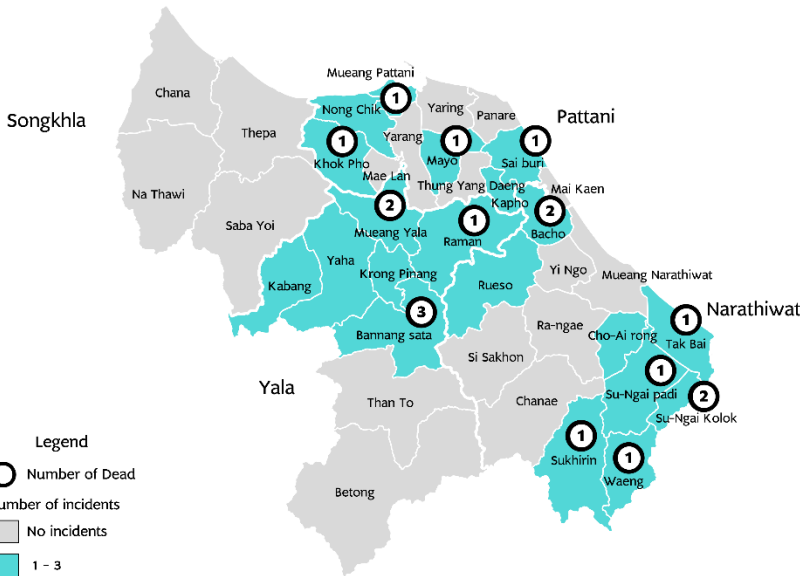

**Incidents = 20,539**

**Dead = 7,103**

**Injured = 13,247**

### Total Jan 2004 – Jan 2020

32 Casualties		
27 Incidents	18 Dead	14 Injured
	Hard Target 4	Hard Target 10
	Soft Target 14	Soft Target 4
	Below 18 Male : 2	Female : 0
	18-59 years Male : 24	Female : 3
	Above 60 years Male : 0	Female : 0
	Unclear of age Male : 3	Female : 0

### CAUSES OF INCIDENTS

### RELIGIONS OF VICTIMS