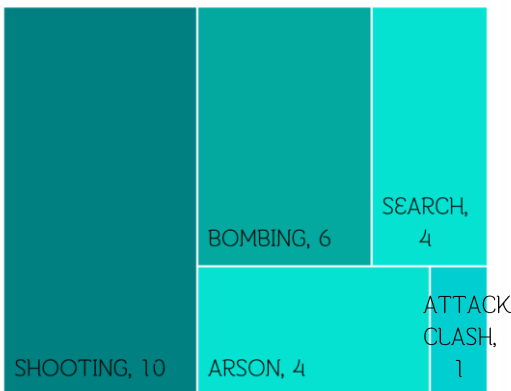

Incidents = 20,564

Total Jan 2004 – Feb 2020

Dead = 7,111

Injured = 13,266

27 Casualties		
25 Incidents	8 Dead	19 Injured
	Hard Target 1	Hard Target 8
	Soft Target 7	Soft Target 11
	Below 18	Male : 0 Female : 1
	18-59 years	Male : 20 Female : 1
	Above 60 years	Male : 0 Female : 0
	Unclear of age	Male : 2 Female : 3

TYPE OF INCIDENTS

CAUSES OF INCIDENTS

RELIGIONS OF VICTIMS