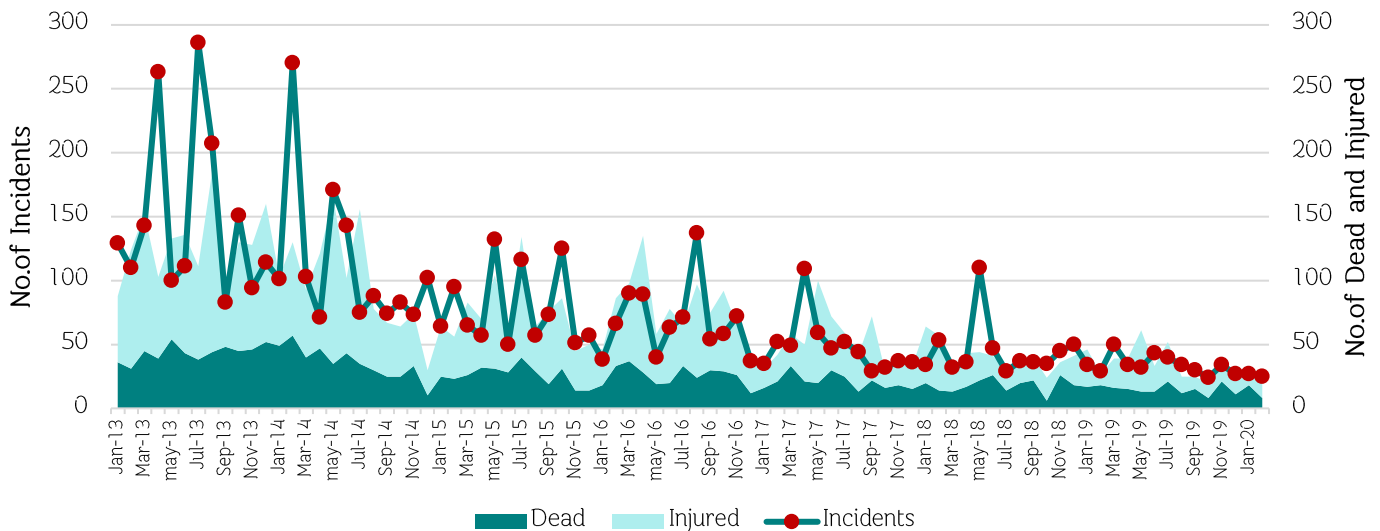

Incidents = 20,564

Total Jan 2004 – Feb 2020

Dead = 7,111

Injured = 13,266

27 Casualties		
25 Incidents	8 Dead	19 Injured
	Hard Target 1	Hard Target 8
	Soft Target 7	Soft Target 11
	Below 18	Male : 0 Female : 1
	18-59 years	Male : 20 Female : 1
	Above 60 years	Male : 0 Female : 0
	Unclear of age	Male : 2 Female : 3

TYPE OF INCIDENTS

CAUSES OF INCIDENTS

RELIGIONS OF VICTIMS