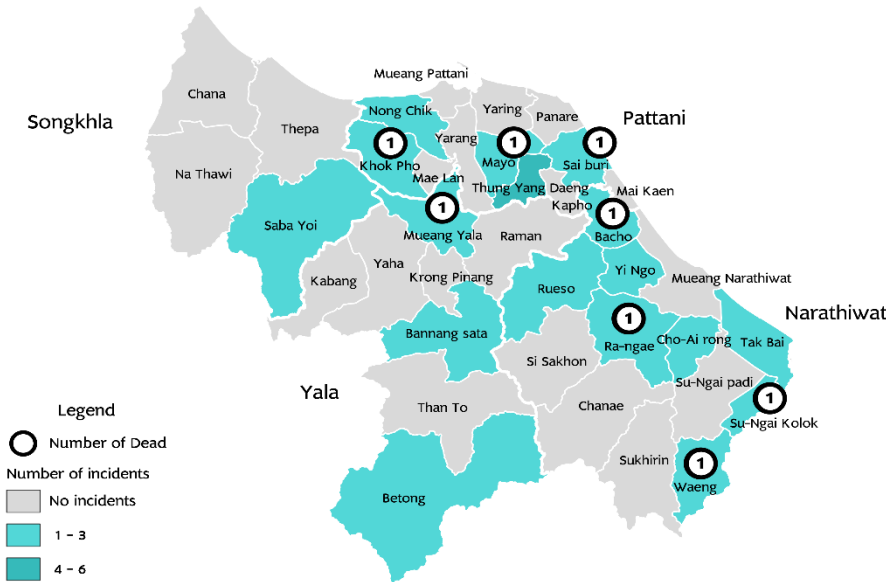

Incidents = 20,564

Total Jan 2004 – Feb 2020

Dead = 7,111

Injured = 13,266

27 Casualties		
25 Incidents	8 Dead	19 Injured
	Hard Target 1	Hard Target 8
	Soft Target 7	Soft Target 11
	Below 18	Male : 0 Female : 1
	18-59 years	Male : 20 Female : 1
	Above 60 years	Male : 0 Female : 0
	Unclear of age	Male : 2 Female : 3

TYPE OF INCIDENTS

CAUSES OF INCIDENTS

RELIGIONS OF VICTIMS