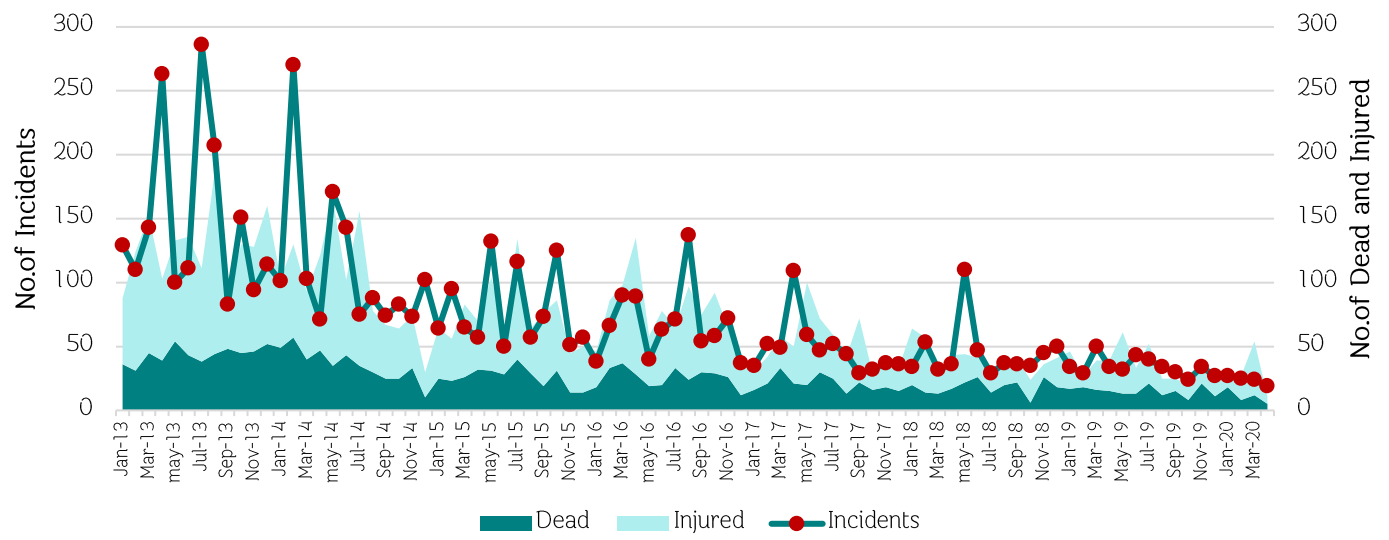

**Incidents = 20,607**

**Dead = 7,128**

**Injured = 13,314**

**11**  
Casualties

19	5	6
Incidents	Dead	Injured
	Hard Target 1	Hard Target 1
	Soft Target 4	Soft Target 5

 Below 18 Male : 2 Female : 0

 18-59 years Male : 7 Female : 0

 Above 60 years Male : 1 Female : 0

Unclear of age Male : 1 Female : 0

### TYPE OF INCIDENTS

### RELIGIONS OF VICTIMS