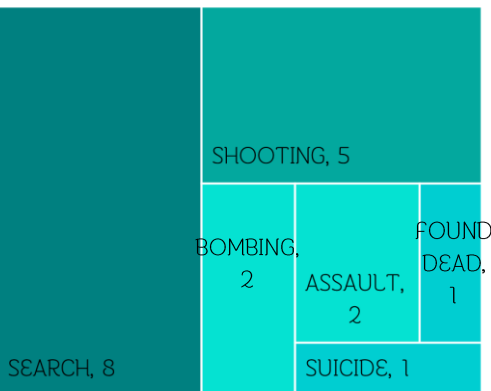

**Incidents = 20,607**

**Dead = 7,128**

**Injured = 13,314**

**11**  
Casualties

19	5	6
Incidents	Dead	Injured
	Hard Target 1	Hard Target 1
	Soft Target 4	Soft Target 5

 Below 18 Male : 2 Female : 0

 18-59 years Male : 7 Female : 0

 Above 60 years Male : 1 Female : 0

Unclear of age Male : 1 Female : 0

### TYPE OF INCIDENTS

### RELIGIONS OF VICTIMS