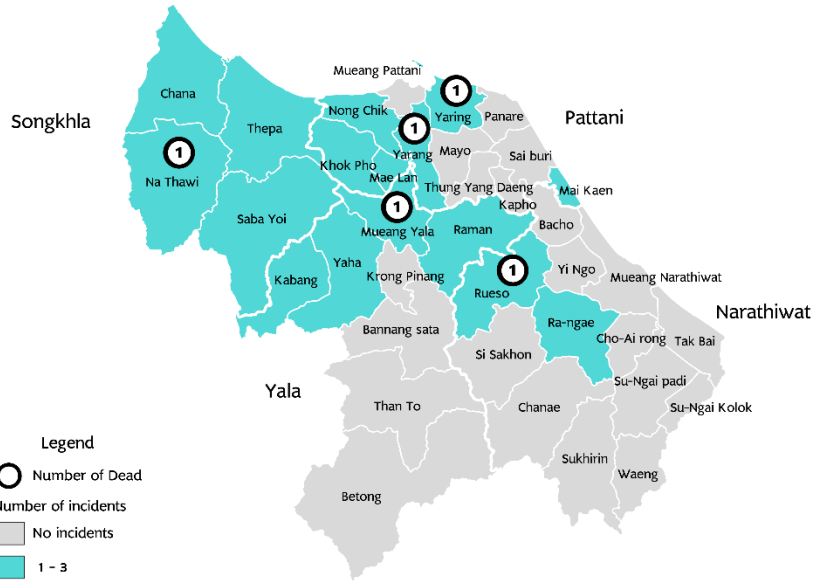

**Incidents = 20,607**

**Dead = 7,128**

**Injured = 13,314**

**11**  
Casualties

19	5	6
Incidents	Dead	Injured
	Hard Target 1	Hard Target 1
	Soft Target 4	Soft Target 5

 Below 18 Male : 2 Female : 0

 18-59 years Male : 7 Female : 0

### TYPE OF INCIDENTS

### CAUSES OF INCIDENTS

### RELIGIONS OF VICTIMS