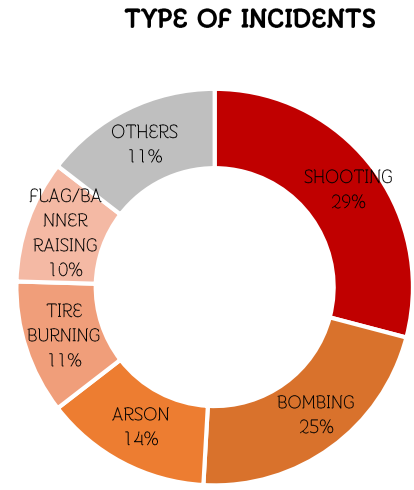

110 Incidents

Deaths 22

Hard target 1 Soft target 21

Injured 22

Hard target 13 Soft target 9

4 Male unknown of age

Incidents in Southern Thailand May 2018