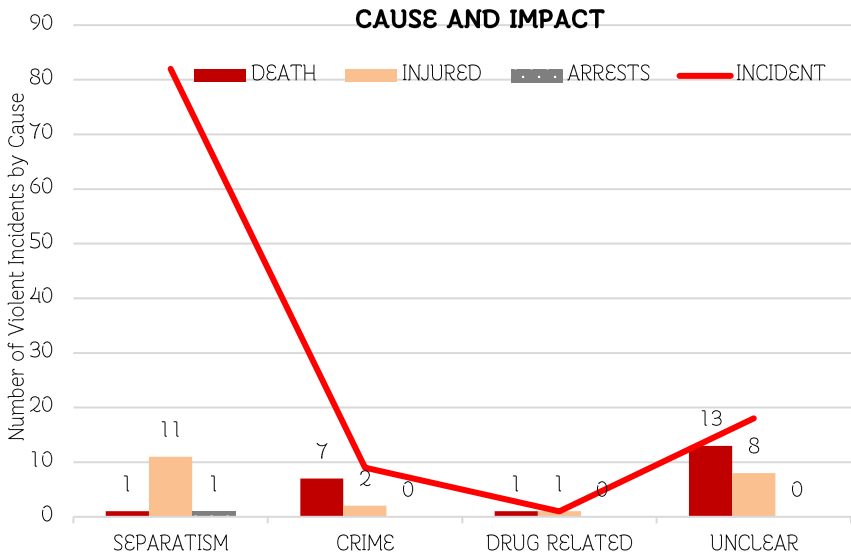

110 Incidents

Deaths 22

Hard target 1 Soft target 21

Injured 22

Hard target 13 Soft target 9

4 Male unknown of age

Incidents in Southern Thailand May 2018