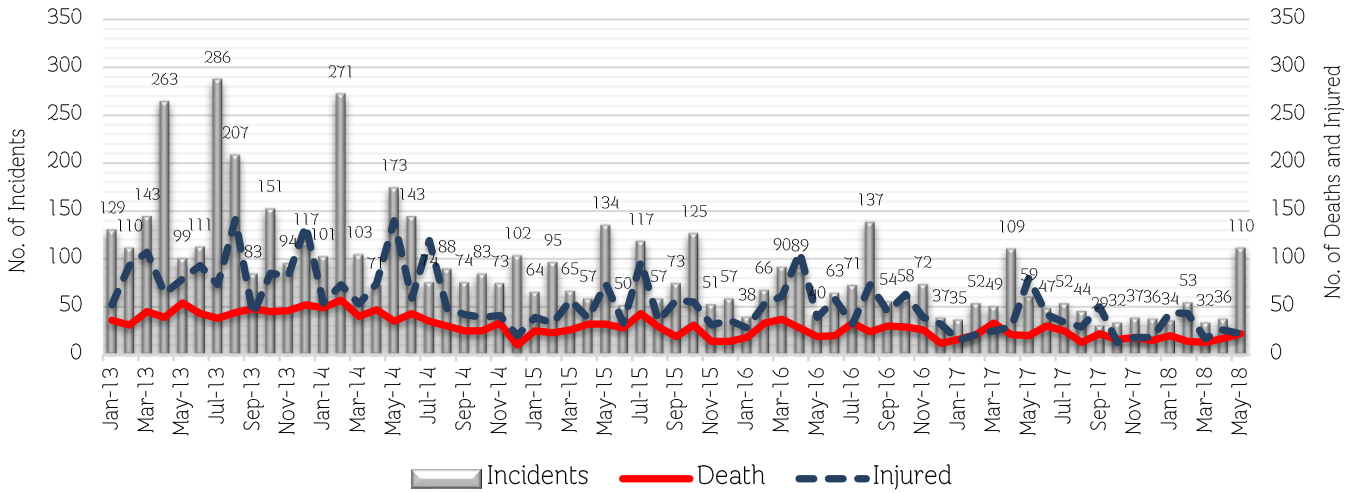

110 Incidents

Deaths 22

Hard target 1 Soft target 21

Injured 22

Hard target 13 Soft target 9

4 Male unknown of age

Incidents in Southern Thailand May 2018