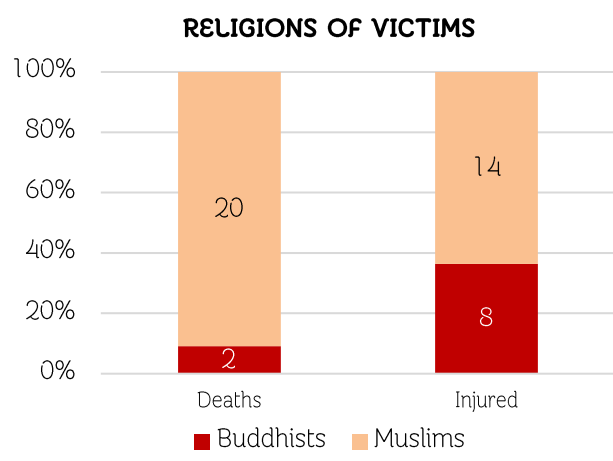

110 Incidents

Deaths 22

Hard target 1 Soft target 21

Injured 22

Hard target 13 Soft target 9

4 Male unknown of age

Incidents in Southern Thailand May 2018