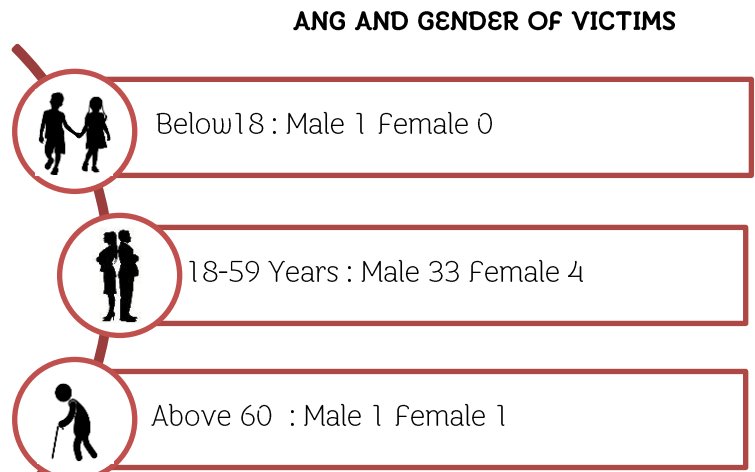

110 Incidents

Deaths 22

Hard target 1 Soft target 21

Injured 22

Hard target 13 Soft target 9

4 Male unknown of age

Incidents in Southern Thailand May 2018