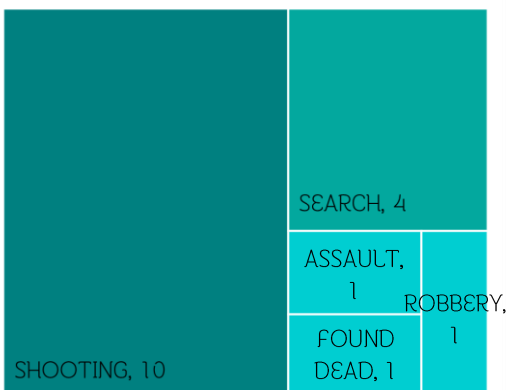

Incidents = 20,624

Dead = 7,136

Injured = 13,320

Total Jan 2004 – May 2020

14 Casualties

17 Incidents	8 Dead	6 Injured
	Hard Target 1	Hard Target 1
	Soft Target 7	Soft Target 5

Below 18 Male : 2 Female : 0

18-59 years Male : 12 Female : 0

Above 60 years Male : 0 Female : 0

TYPE OF INCIDENTS

CAUSES OF INCIDENTS

RELIGIONS OF VICTIMS