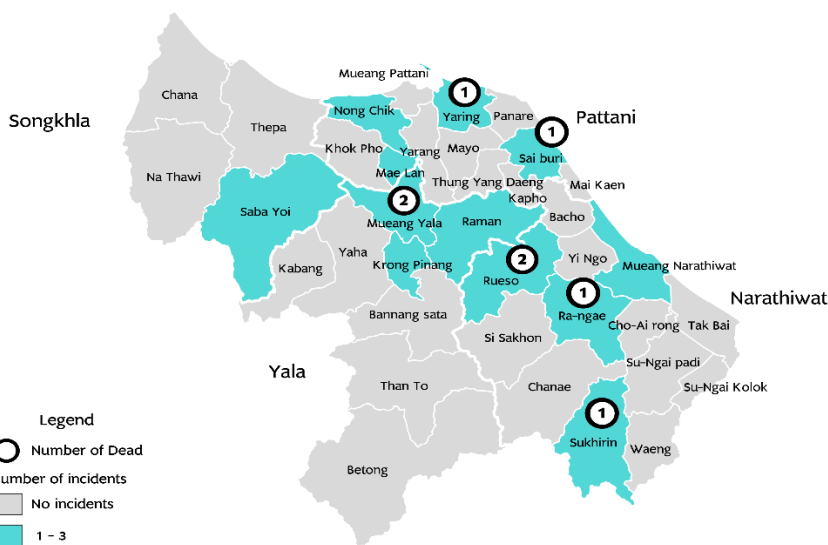

Incidents = 20,624

Dead = 7,136

Injured = 13,320

Total Jan 2004 – May 2020

14 Casualties

17 Incidents	8 Dead	6 Injured
	Hard Target 1	Hard Target 1
	Soft Target 7	Soft Target 5

Below 18 Male : 2 Female : 0

18-59 years Male : 12 Female : 0

Above 60 years Male : 0 Female : 0

TYPE OF INCIDENTS

CAUSES OF INCIDENTS

RELIGIONS OF VICTIMS