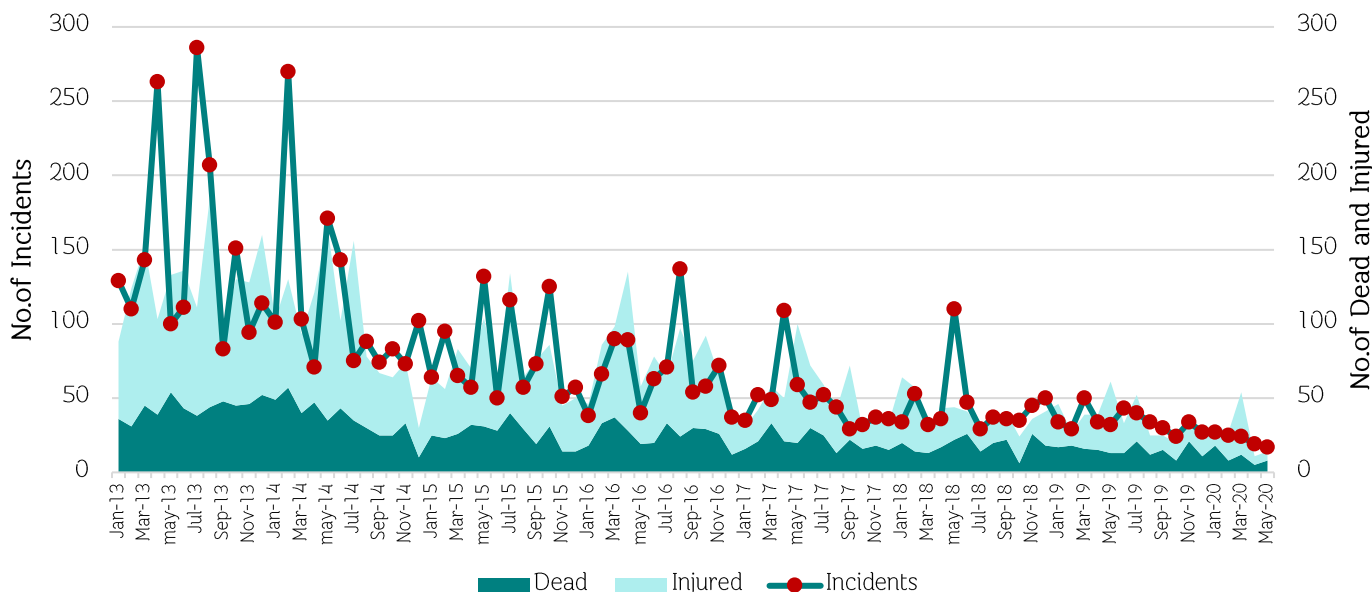

Incidents = 20,624

Dead = 7,136

Injured = 13,320

Total Jan 2004 – May 2020

14 Casualties

17 Incidents	8 Dead	6 Injured
	Hard Target 1	Hard Target 1
	Soft Target 7	Soft Target 5

Below 18 Male : 2 Female : 0

18-59 years Male : 12 Female : 0

Above 60 years Male : 0 Female : 0

TYPE OF INCIDENTS

CAUSES OF INCIDENTS

RELIGIONS OF VICTIMS