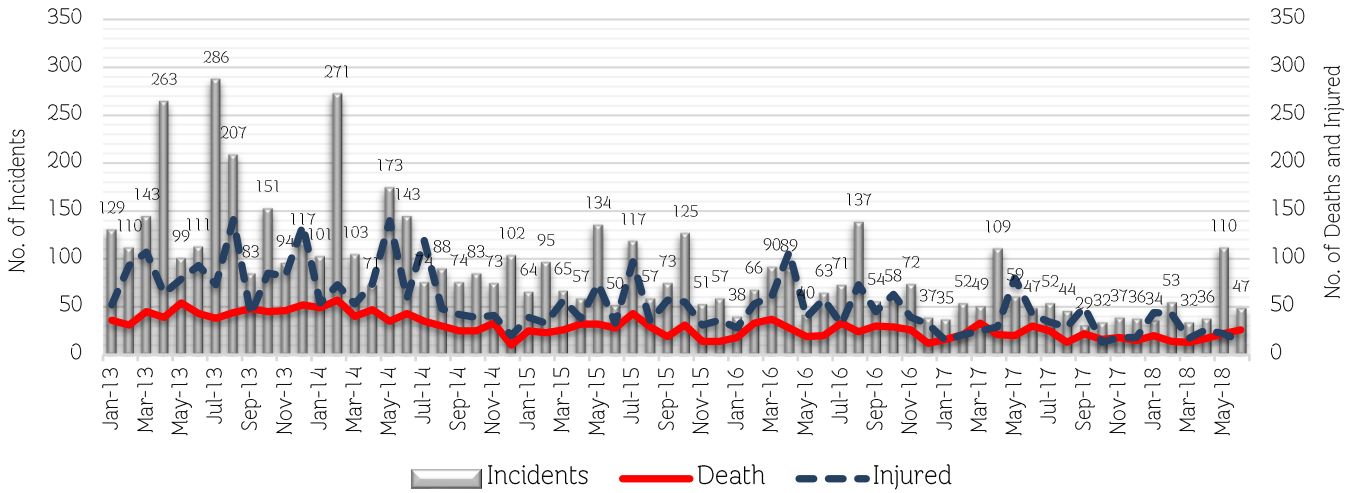

47 Incidents

Deaths 26

Hard target 3 Soft target 23

Injured 15

Hard target 3 Soft target 12

- Below 18:** Male 2 Female 0
- 18-59 Years:** Male 33 Female 4
- Above 60:** Male 1 Female 1

Incidents in Southern Thailand June 2018