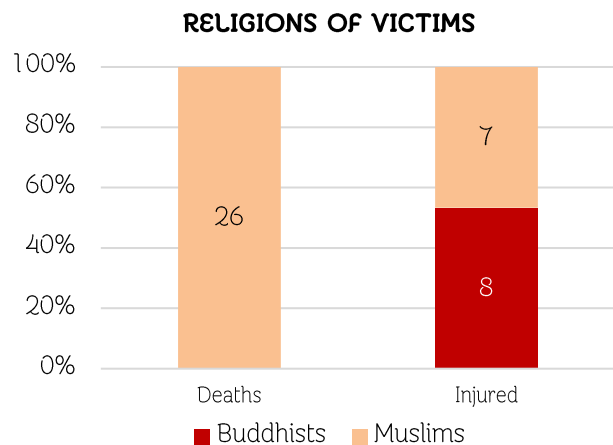

47 Incidents

Deaths 26

Hard target 3 Soft target 23

Injured 15

Hard target 3 Soft target 12

- Below 18:** Male 2 Female 0
- 18-59 Years:** Male 33 Female 4
- Above 60:** Male 1 Female 1

Incidents in Southern Thailand June 2018