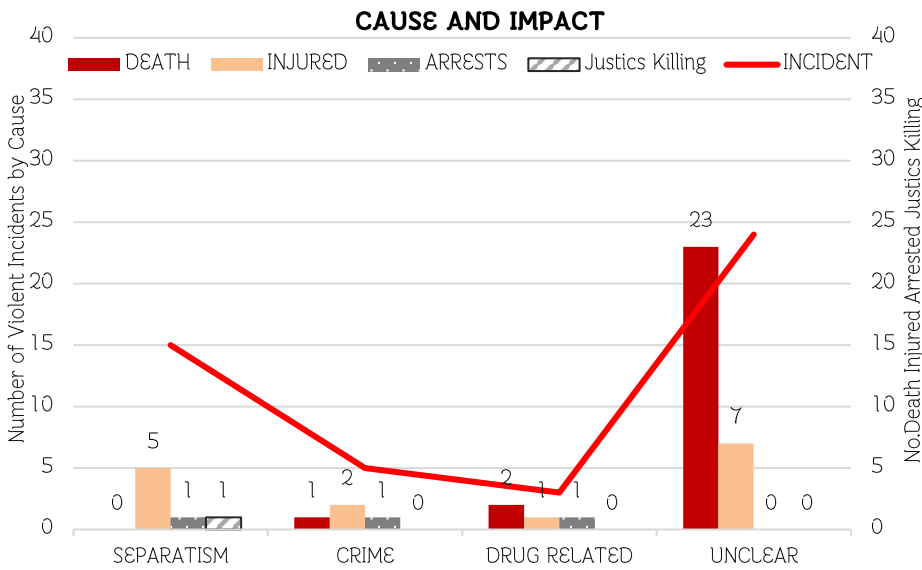

47 Incidents

Deaths 26

Hard target 3 Soft target 23

Injured 15

Hard target 3 Soft target 12

- Below 18:** Male 2 Female 0
- 18-59 Years:** Male 33 Female 4
- Above 60:** Male 1 Female 1

Incidents in Southern Thailand June 2018