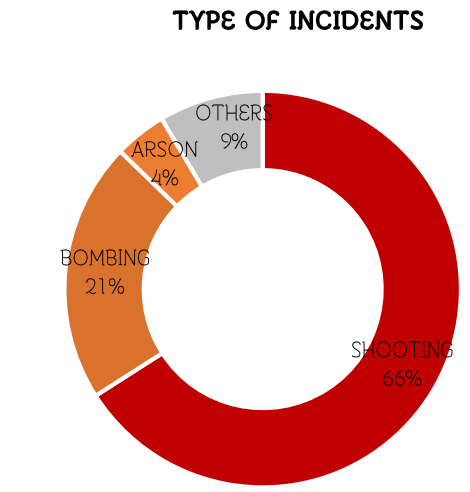

47 Incidents

Deaths 26

Hard target 3 Soft target 23

Injured 15

Hard target 3 Soft target 12

- Below 18:** Male 2 Female 0
- 18-59 Years:** Male 33 Female 4
- Above 60:** Male 1 Female 1

Incidents in Southern Thailand June 2018