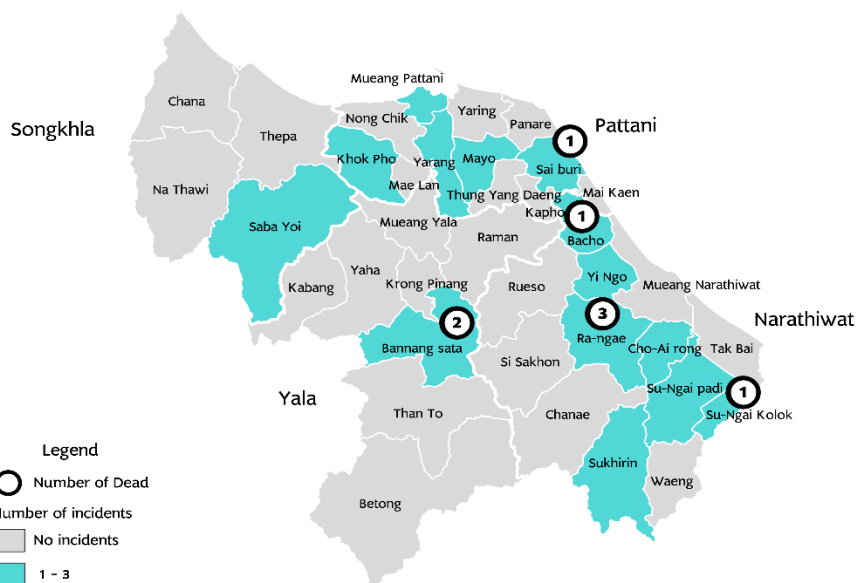

Incidents = 20,641

Dead = 7,144

Injured = 13,324

Total Jan 2004 – Jun 2020

12 Casualties		
17 Incidents	8 Dead	4 Injured
	Hard Target 1	Hard Target 1
	Soft Target 7	Soft Target 3
	Below 18 Male : 1	Female : 0
	18-59 years Male : 8	Female : 1
	Above 60 years Male : 1	Female : 0
	Unclear of age Male : 1	Female : 0

TYPE OF INCIDENTS

CAUSES OF INCIDENTS

RELIGIONS OF VICTIMS