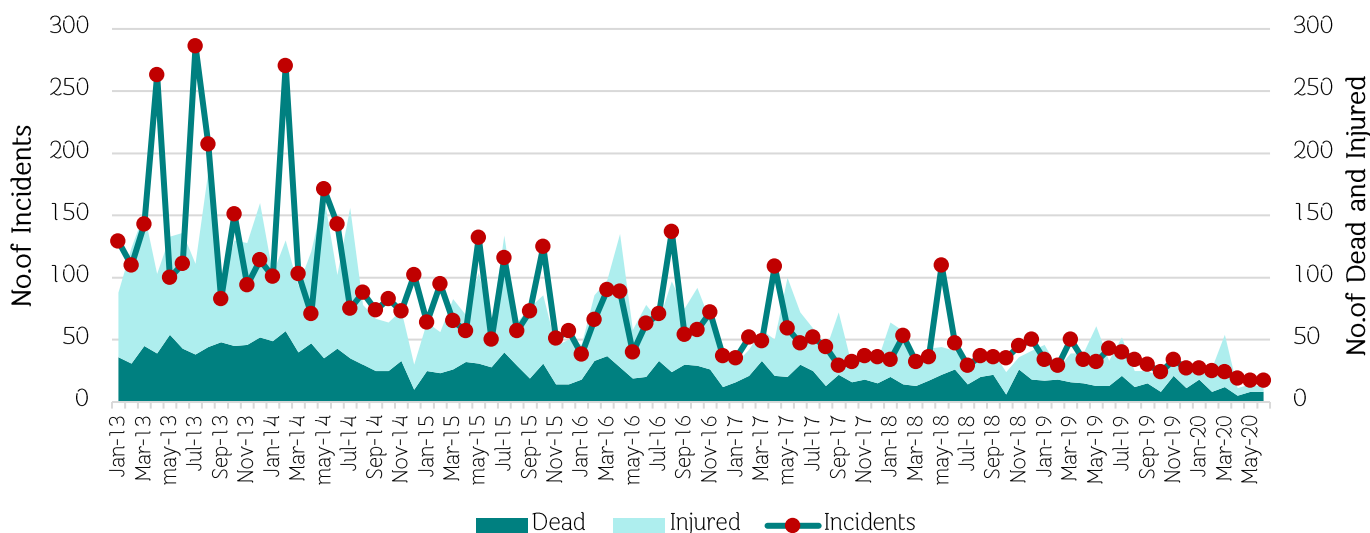

Incidents = 20,641

Dead = 7,144

Injured = 13,324

Total Jan 2004 – Jun 2020

12 Casualties		
17 Incidents	8 Dead	4 Injured
	Hard Target 1	Hard Target 1
	Soft Target 7	Soft Target 3
	Below 18 Male : 1	Female : 0
	18-59 years Male : 8	Female : 1
	Above 60 years Male : 1	Female : 0
	Unclear of age Male : 1	Female : 0

TYPE OF INCIDENTS

CAUSES OF INCIDENTS

RELIGIONS OF VICTIMS