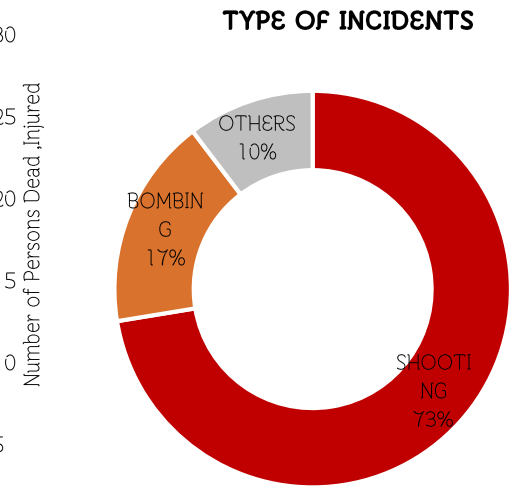

29 Incidents

Deaths 14

Hard target 1 Soft target 13

Injured 15

Hard target 1 Soft target 14

Incidents in Southern Thailand July 2018