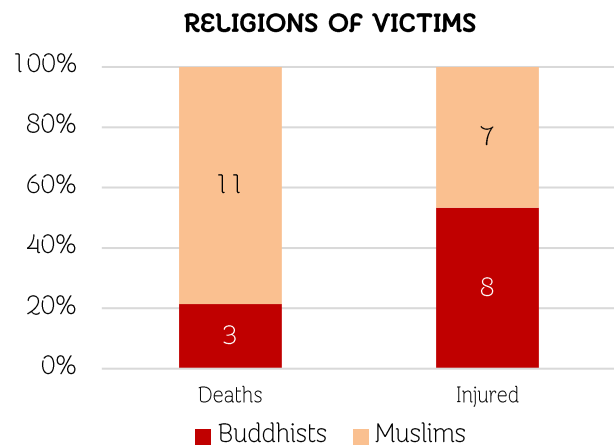

29 Incidents

Deaths 14

Hard target 1 Soft target 13

Injured 15

Hard target 1 Soft target 14

Incidents in Southern Thailand July 2018