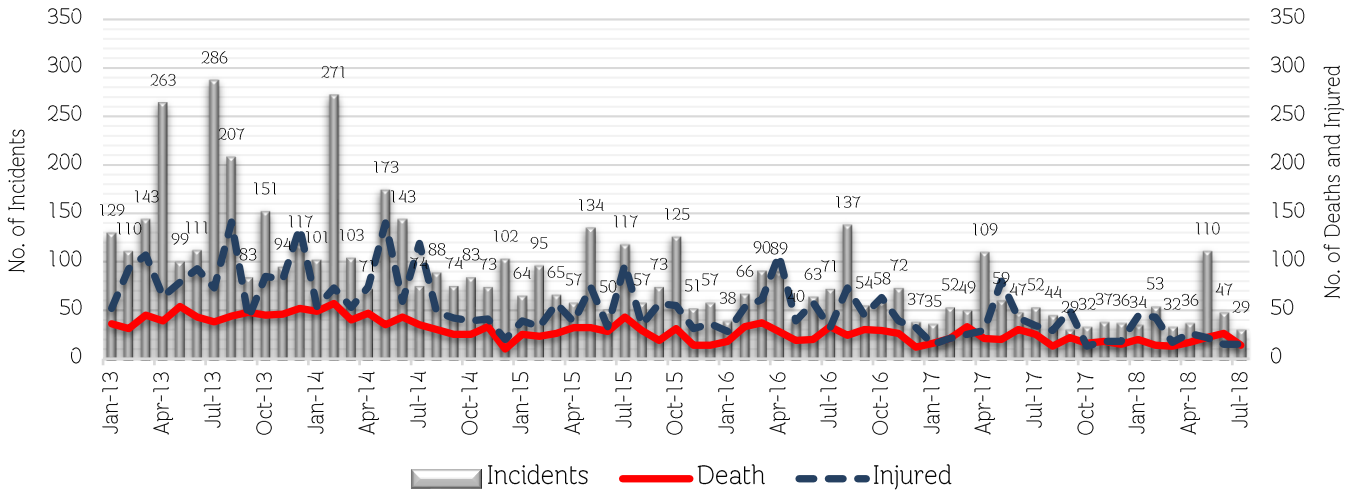

29 Incidents

Deaths 14

Hard target 1 Soft target 13

Injured 15

Hard target 1 Soft target 14

Incidents in Southern Thailand July 2018