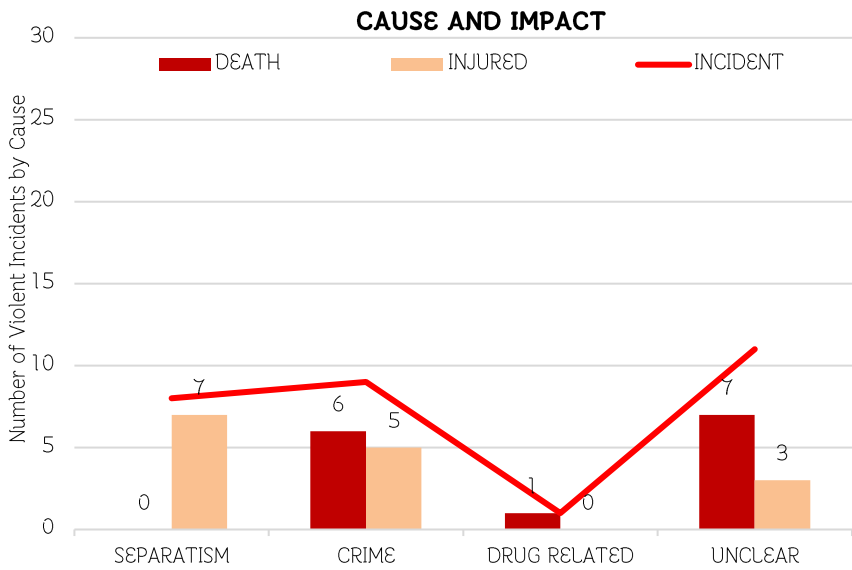

29 Incidents

Deaths 14

Hard target 1 Soft target 13

Injured 15

Hard target 1 Soft target 14

Incidents in Southern Thailand July 2018