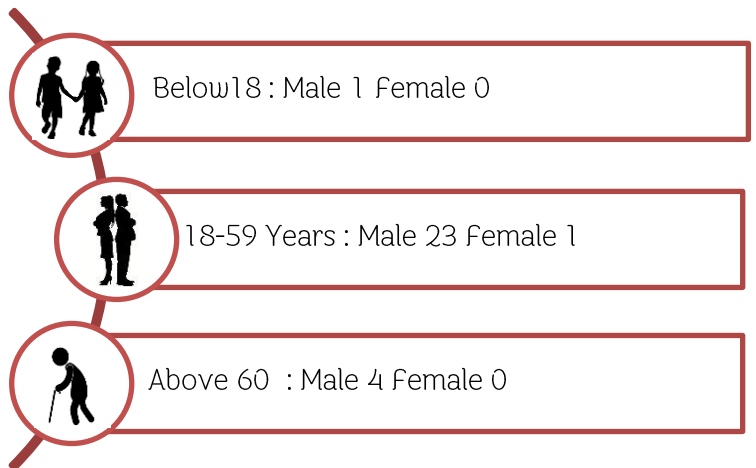

29 Incidents

Deaths 14

Hard target 1 Soft target 13

Injured 15

Hard target 1 Soft target 14

Incidents in Southern Thailand July 2018