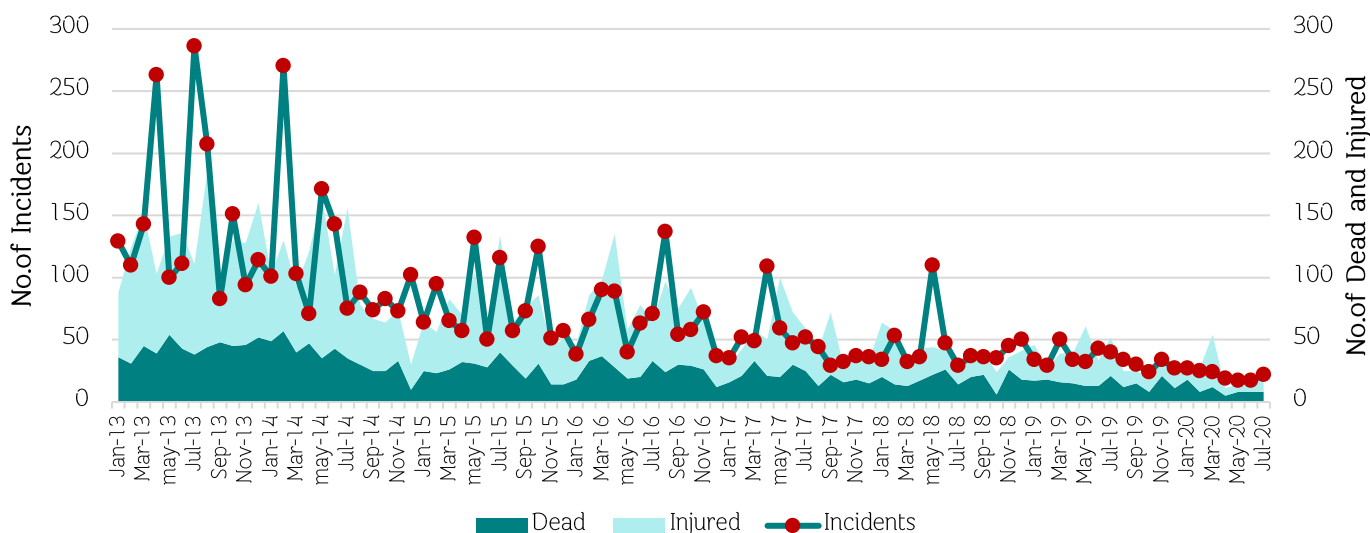

Incidents = 20,663

Dead = 7,152

Injured = 13,340

Total Jan 2004 – Jul 2020

24 Casualties		
22 Incidents	8 Dead	16 Injured
	Hard Target 3	Hard Target 9
	Soft Target 5	Soft Target 7
	Below 18 Male : 1	Female : 0
	18-59 years Male : 16	Female : 0
	Above 60 years Male : 0	Female : 0
	Unclear of age Male : 5	Female : 2

TYPE OF INCIDENTS

CAUSES OF INCIDENTS

RELIGIONS OF VICTIMS