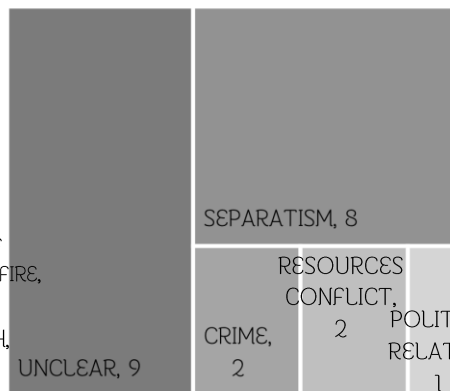

Incidents = 20,663

Dead = 7,152

Injured = 13,340

Total Jan 2004 – Jul 2020

24 Casualties		
22 Incidents	8 Dead	16 Injured
	Hard Target 3	Hard Target 9
	Soft Target 5	Soft Target 7
	Below 18 Male : 1	Female : 0
	18-59 years Male : 16	Female : 0
	Above 60 years Male : 0	Female : 0
	Unclear of age Male : 5	Female : 2

TYPE OF INCIDENTS

CAUSES OF INCIDENTS

RELIGIONS OF VICTIMS