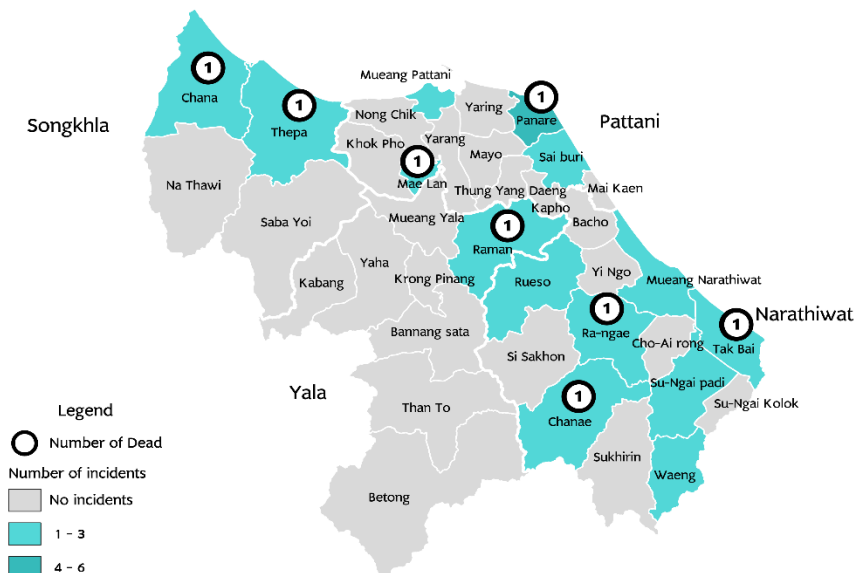

Incidents = 20,663

Dead = 7,152

Injured = 13,340

Total Jan 2004 – Jul 2020

24 Casualties		
22 Incidents	8 Dead	16 Injured
	Hard Target 3	Hard Target 9
	Soft Target 5	Soft Target 7
	Below 18 Male : 1	Female : 0
	18-59 years Male : 16	Female : 0
	Above 60 years Male : 0	Female : 0
	Unclear of age Male : 5	Female : 2

TYPE OF INCIDENTS

CAUSES OF INCIDENTS

RELIGIONS OF VICTIMS