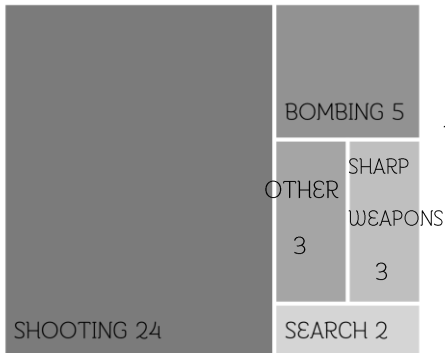

<b>37</b> Incidents	<b>34</b> Casualties	
	<b>20</b> Dead	<b>14</b> Injured
<b>Total Jan 2004 - Aug 2018</b>		
<b>Incidents = 19,993</b>		
<b>Dead = 6,848 Injured = 13,443</b>		

**CAUSES OF INCIDENTS**

**TYPE OF INCIDENTS**

**RELIGIONS OF VICTIMS**

In August the number casualties below 18 Male 3 Female 1 18-59 years Male 23 Female 4 Above 60 years Male 1 Female 1 and 1 unknown Male