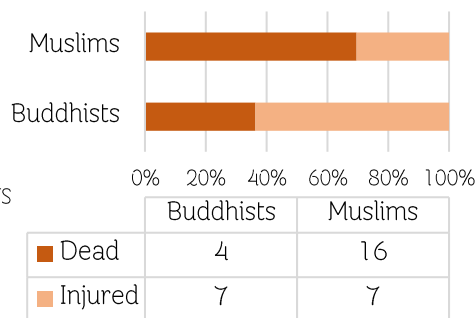

<b>37</b> Incidents	<b>34</b> Casualties	
	<b>20</b> Dead	<b>14</b> Injured
<b>Total Jan 2004 - Aug 2018</b>		
<b>Incidents = 19,993</b>		
<b>Dead = 6,848 Injured = 13,443</b>		

**CAUSES OF INCIDENTS**

**TYPE OF INCIDENTS**

**RELIGIONS OF VICTIMS**

In August the number casualties below 18 Male 3 Female 1 18-59 years Male 23 Female 4 Above 60 years Male 1 Female 1 and 1 unknown Male