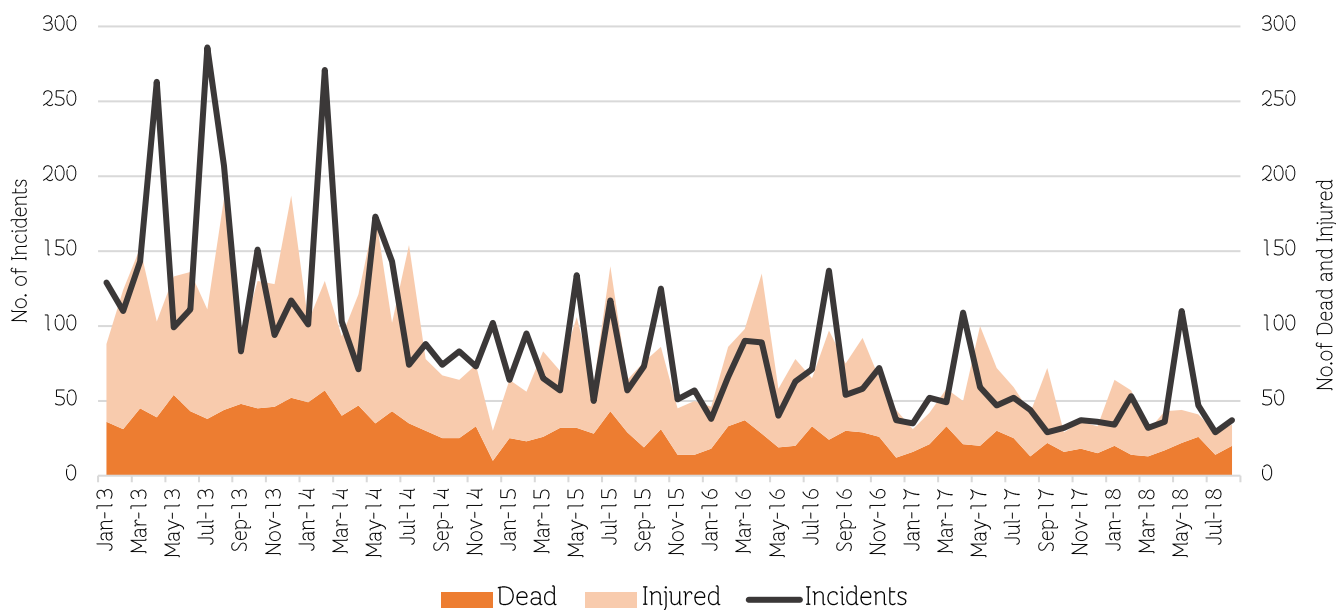

<b>37</b> Incidents	<b>34</b> Casualties	
	<b>20</b> Dead	<b>14</b> Injured
<b>Total Jan 2004 - Aug 2018</b>		
<b>Incidents = 19,993</b>		
<b>Dead = 6,848 Injured = 13,443</b>		

**CAUSES OF INCIDENTS**

**TYPE OF INCIDENTS**

**RELIGIONS OF VICTIMS**

In August the number casualties below 18 Male 3 Female 1 18-59 years Male 23 Female 4 Above 60 years Male 1 Female 1 and 1 unknown Male