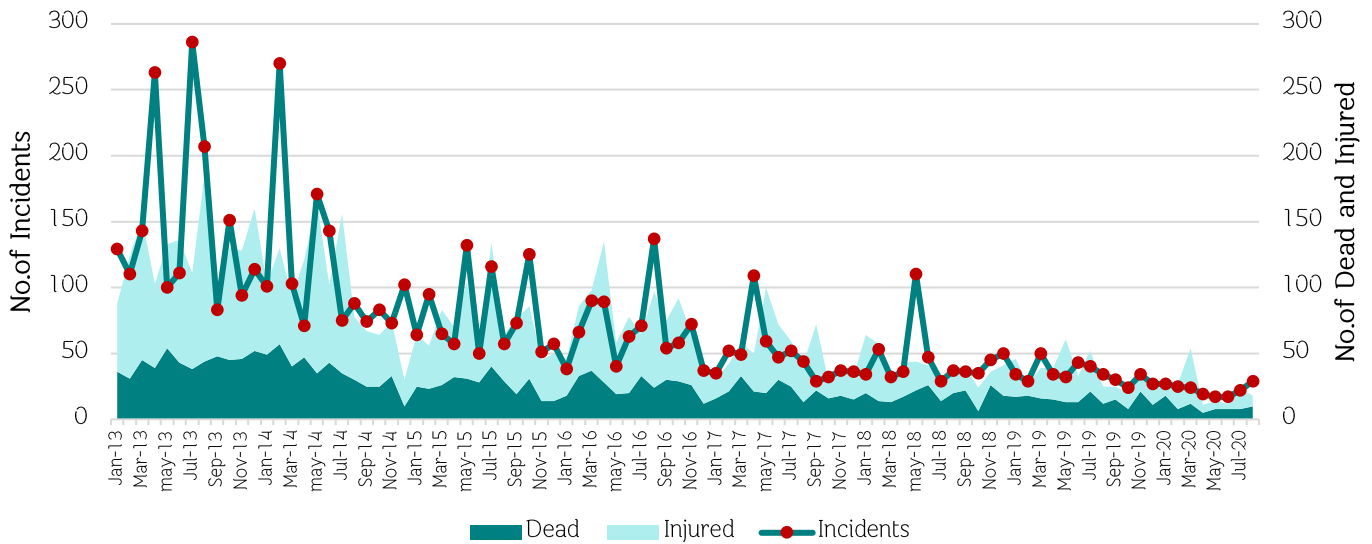

Incidents = 20,692

Total Jan 2004 – Aug 2020

Dead = 7,162

Injured = 13,348

18 Casualties		
29 Incidents	10 Dead	8 Injured
	Hard Target 2	Hard Target 6
	Soft Target 8	Soft Target 2
	Below 18 Male : 0	Female : 0
	18-59 years Male : 16	Female : 1
	Above 60 years Male : 0	Female : 0
	Unclear of age Male : 1	Female : 0

TYPE OF INCIDENTS

CAUSES OF INCIDENTS

RELIGIONS OF VICTIMS