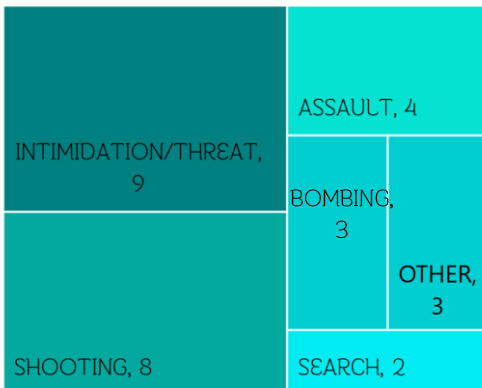

Incidents = 20,692

Total Jan 2004 – Aug 2020

Dead = 7,162

Injured = 13,348

18 Casualties		
29 Incidents	10 Dead	8 Injured
	Hard Target 2	Hard Target 6
	Soft Target 8	Soft Target 2
	Below 18 Male : 0	Female : 0
	18-59 years Male : 16	Female : 1
	Above 60 years Male : 0	Female : 0
	Unclear of age Male : 1	Female : 0

TYPE OF INCIDENTS

CAUSES OF INCIDENTS

RELIGIONS OF VICTIMS