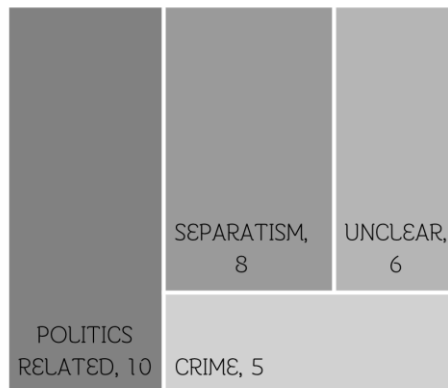

Incidents = 20,692

Total Jan 2004 – Aug 2020

Dead = 7,162

Injured = 13,348

18 Casualties		
29 Incidents	10 Dead	8 Injured
	Hard Target 2	Hard Target 6
	Soft Target 8	Soft Target 2
	Below 18 Male : 0	Female : 0
	18-59 years Male : 16	Female : 1
	Above 60 years Male : 0	Female : 0
	Unclear of age Male : 1	Female : 0

TYPE OF INCIDENTS

CAUSES OF INCIDENTS

RELIGIONS OF VICTIMS