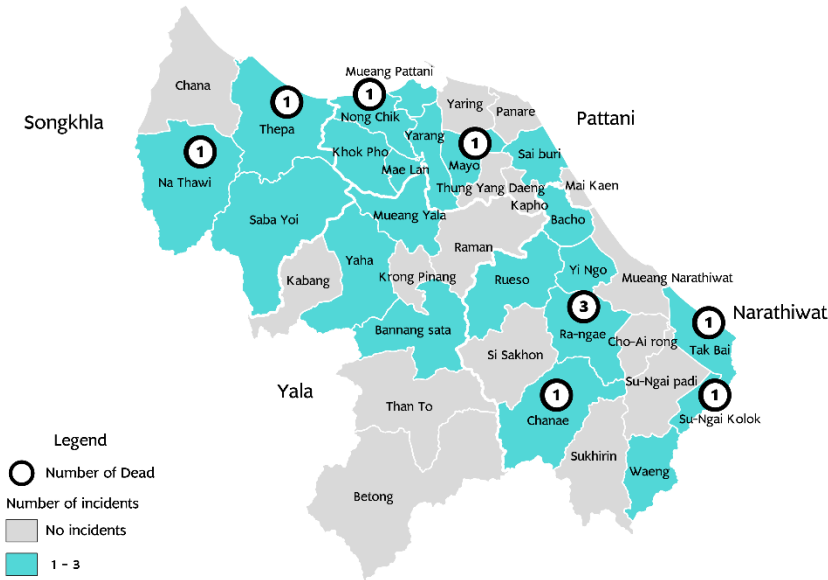

Incidents = 20,692

Total Jan 2004 – Aug 2020

Dead = 7,162

Injured = 13,348

18 Casualties		
29 Incidents	10 Dead	8 Injured
	Hard Target 2	Hard Target 6
	Soft Target 8	Soft Target 2
	Below 18 Male : 0	Female : 0
	18-59 years Male : 16	Female : 1
	Above 60 years Male : 0	Female : 0
	Unclear of age Male : 1	Female : 0

TYPE OF INCIDENTS

CAUSES OF INCIDENTS

RELIGIONS OF VICTIMS