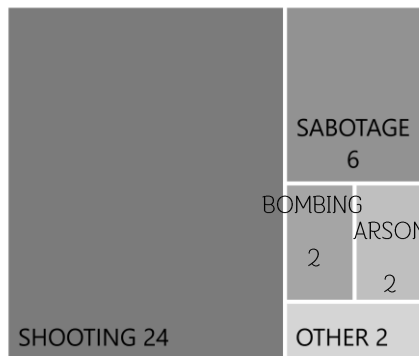

<b>36</b> Incidents	<b>40</b> Casualties	
	<b>22</b> Dead	<b>18</b> Injured

<b>Total Jan 2004 - Sep 2018</b>	
<b>Incidents = 20,029</b>	
<b>Dead = 6,871 Injured = 13,460</b>	

**CAUSES OF INCIDENTS**

**TYPE OF INCIDENTS**

**RRLIGIONS OF VICTIMS**

In August the number casualties below 18 Male 2 Female 1 18-59 years Male 29 Female 2 and Above 60 years Male 4 Female 2