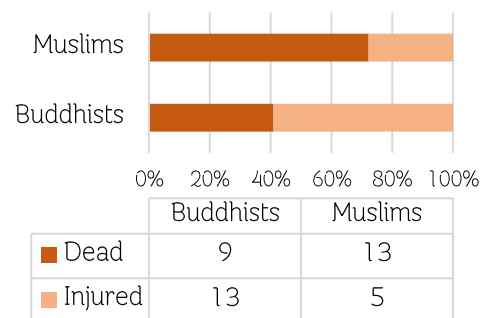

<b>36</b> Incidents	<b>40</b> Casualties	
	<b>22</b> Dead	<b>18</b> Injured

<b>Total Jan 2004 - Sep 2018</b>	
<b>Incidents = 20,029</b>	
<b>Dead = 6,871 Injured = 13,460</b>	

**CAUSES OF INCIDENTS**

**TYPE OF INCIDENTS**

**RRLIGIONS OF VICTIMS**

In August the number casualties below 18 Male 2 Female 1 18-59 years Male 29 Female 2 and Above 60 years Male 4 Female 2