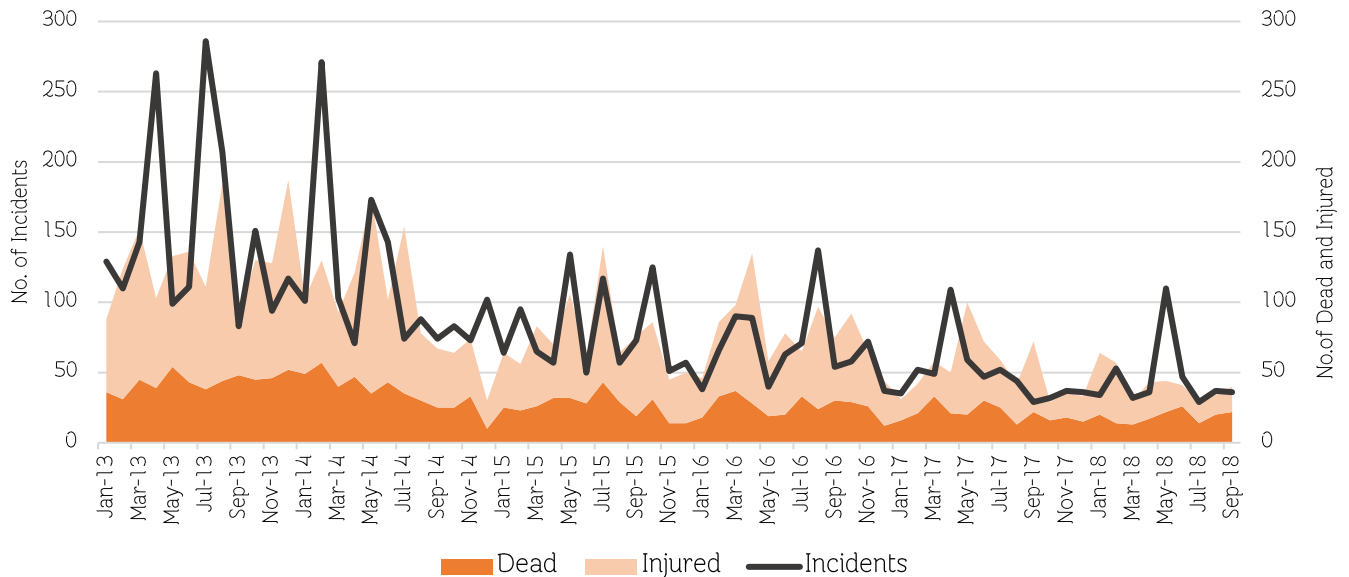

<b>36</b> Incidents	<b>40</b> Casualties	
	<b>22</b> Dead	<b>18</b> Injured

<b>Total Jan 2004 - Sep 2018</b>	
<b>Incidents = 20,029</b>	
<b>Dead = 6,871 Injured = 13,460</b>	

**CAUSES OF INCIDENTS**

**TYPE OF INCIDENTS**

**RRLIGIONS OF VICTIMS**

In August the number casualties below 18 Male 2 Female 1 18-59 years Male 29 Female 2 and Above 60 years Male 4 Female 2