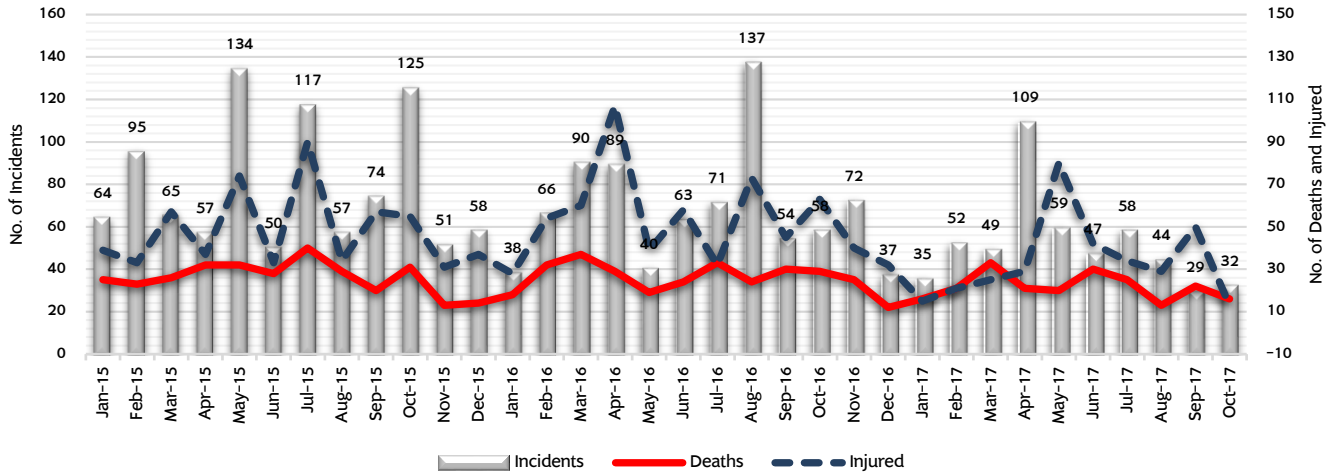

32 incidents

Deaths 16

Hard target 2 Soft target 13 Unknow 1

Injured 13

Hard target 3 Soft target 10

SITUATIONS IN SOUTHERN THAILAND

CAUSE AND IMPACT

TYPE OF INCIDENTS

RELIGIONS OF VICTIMS

AGE AND GENDER OF VICTIMS

1 Male unknown of age

Incidents in Southern Thailand October 2017