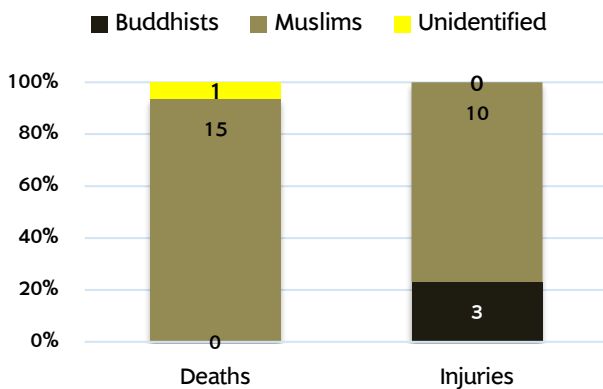

32 incidents

Deaths 16

Hard target 2 Soft target 13 Unknow 1

Injured 13

Hard target 3 Soft target 10

SITUATIONS IN SOUTHERN THAILAND

CAUSE AND IMPACT

TYPE OF INCIDENTS

RELIGIONS OF VICTIMS

AGE AND GENDER OF VICTIMS

1 Male unknown of age

Incidents in Southern Thailand October 2017