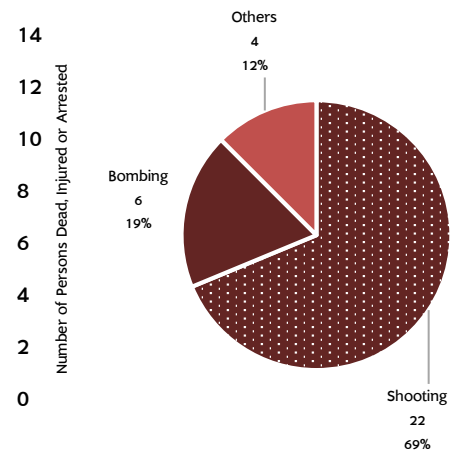

32 incidents

Deaths 16

Hard target 2 Soft target 13 Unknow 1

Injured 13

Hard target 3 Soft target 10

SITUATIONS IN SOUTHERN THAILAND

CAUSE AND IMPACT

TYPE OF INCIDENTS

RELIGIONS OF VICTIMS

AGE AND GENDER OF VICTIMS

1 Male unknown of age

Incidents in Southern Thailand October 2017