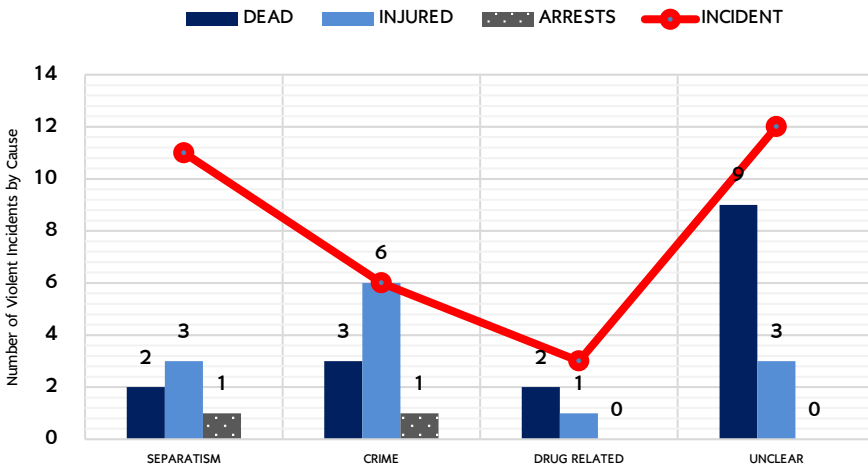

32 incidents

Deaths 16

Hard target 2 Soft target 13 Unknow 1

Injured 13

Hard target 3 Soft target 10

SITUATIONS IN SOUTHERN THAILAND

CAUSE AND IMPACT

TYPE OF INCIDENTS

RELIGIONS OF VICTIMS

AGE AND GENDER OF VICTIMS

1 Male unknown of age

Incidents in Southern Thailand October 2017