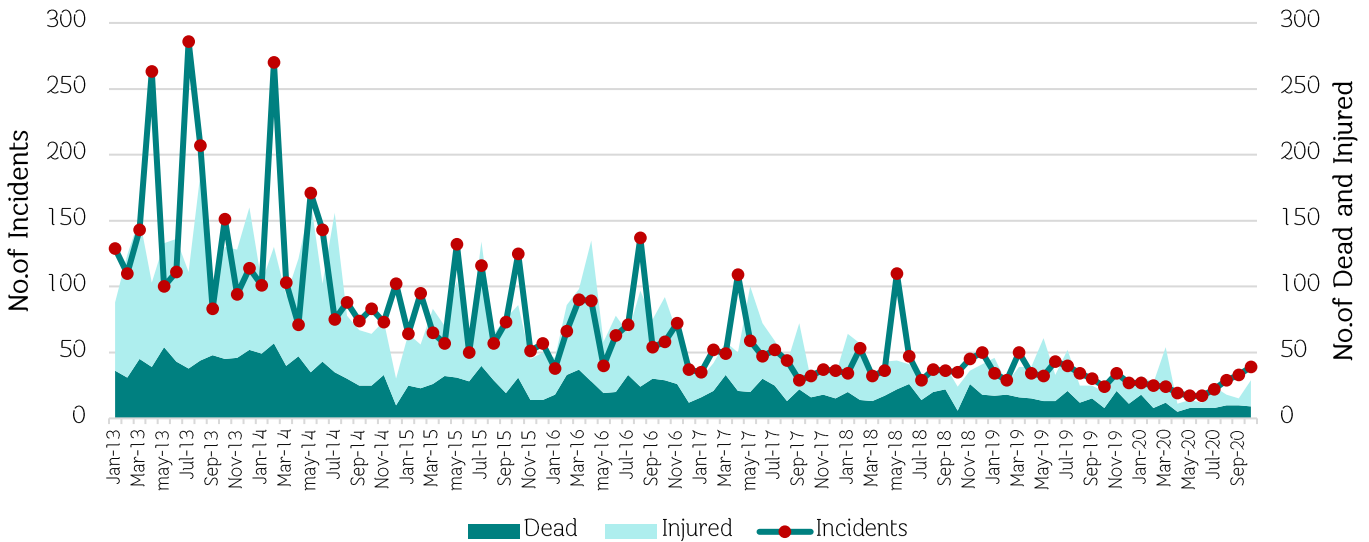

Incidents = 20,764

Total Jan 2004 – Oct 2020

Dead = 7,181

Injured = 13,373

29			
Casualties			
39	9	20	
Incidents	Dead	Injured	
	Hard Target	5	Hard Target
	Soft Target	4	Soft Target
	Below 18	Male : 1	Female : 0
	18-59 years	Male : 14	Female : 1
	Above 60 years	Male : 1	Female : 1
	Unclear of age	Male : 11	Female : 0

TYPE OF INCIDENTS

CAUSES OF INCIDENTS

RELIGIONS OF VICTIMS