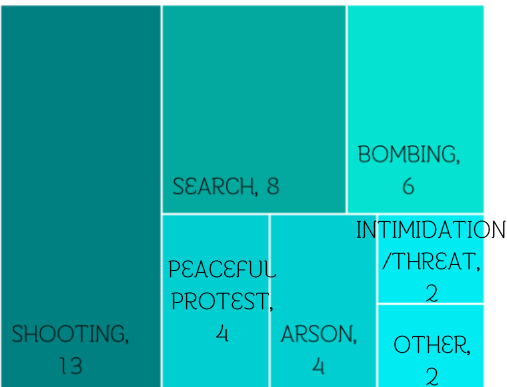

Incidents = 20,764

Total Jan 2004 – Oct 2020

Dead = 7,181

Injured = 13,373

29			
Casualties			
39	9	20	
Incidents	Dead	Injured	
	Hard Target	5	Hard Target
	Soft Target	4	Soft Target
	Below 18	Male : 1	Female : 0
	18-59 years	Male : 14	Female : 1
	Above 60 years	Male : 1	Female : 1
	Unclear of age	Male : 11	Female : 0

TYPE OF INCIDENTS

CAUSES OF INCIDENTS

RELIGIONS OF VICTIMS