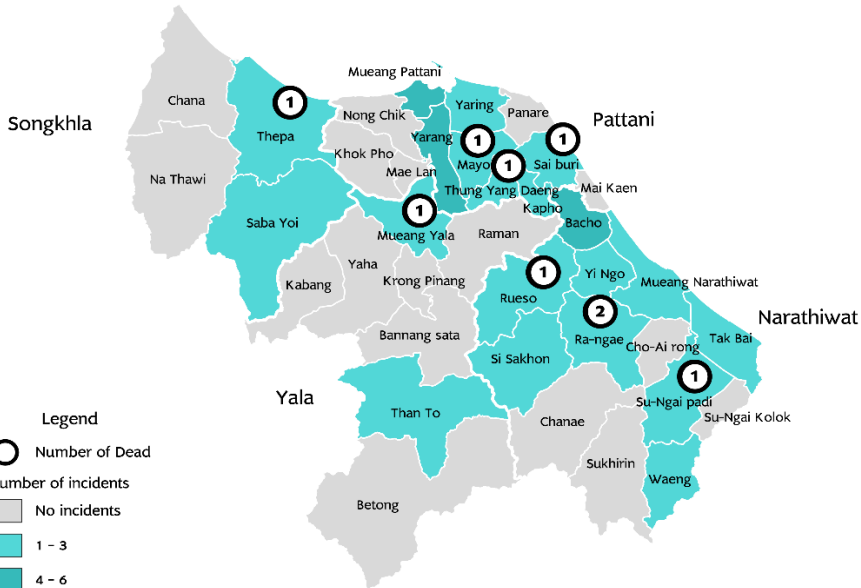

Incidents = 20,764

Total Jan 2004 – Oct 2020

Dead = 7,181

Injured = 13,373

29			
Casualties			
39	9	20	
Incidents	Dead	Injured	
	Hard Target	5	Hard Target
	Soft Target	4	Soft Target
	Below 18	Male : 1	Female : 0
	18-59 years	Male : 14	Female : 1
	Above 60 years	Male : 1	Female : 1
	Unclear of age	Male : 11	Female : 0

TYPE OF INCIDENTS

CAUSES OF INCIDENTS

RELIGIONS OF VICTIMS