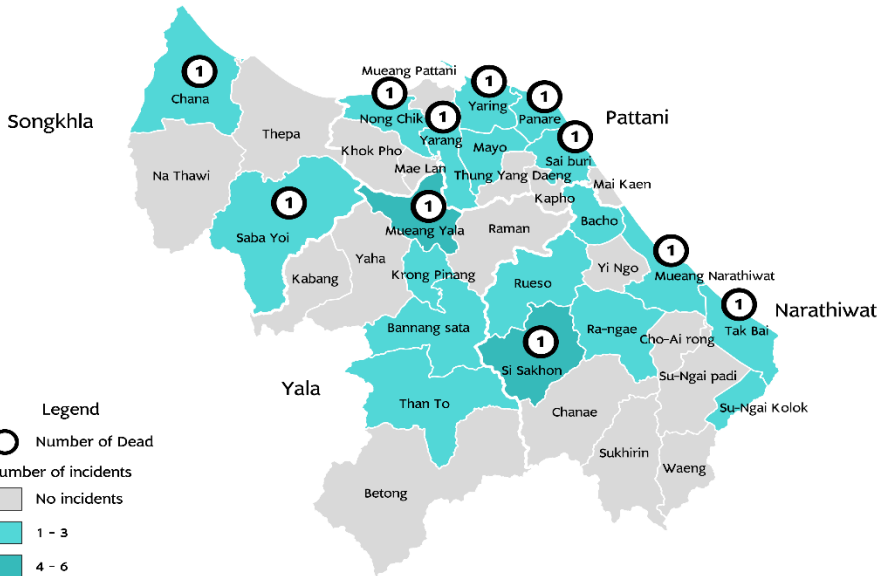

Incidents = 20,797

Total Jan 2004 – Nov 2020

Dead = 7,192

Injured = 13,388

26		
Casualties		
33	11	15
Incidents	Dead	Injured
	Hard Target	Hard Target
	Soft Target	Soft Target
	2	6
	9	9
	Below 18	Male : 1 Female : 0
	18-59 years	Male : 20 Female : 1
	Above 60 years	Male : 1 Female : 0
	Unclear of age	Male : 3 Female : 0

TYPE OF INCIDENTS

CAUSES OF INCIDENTS

RELIGIONS OF VICTIMS