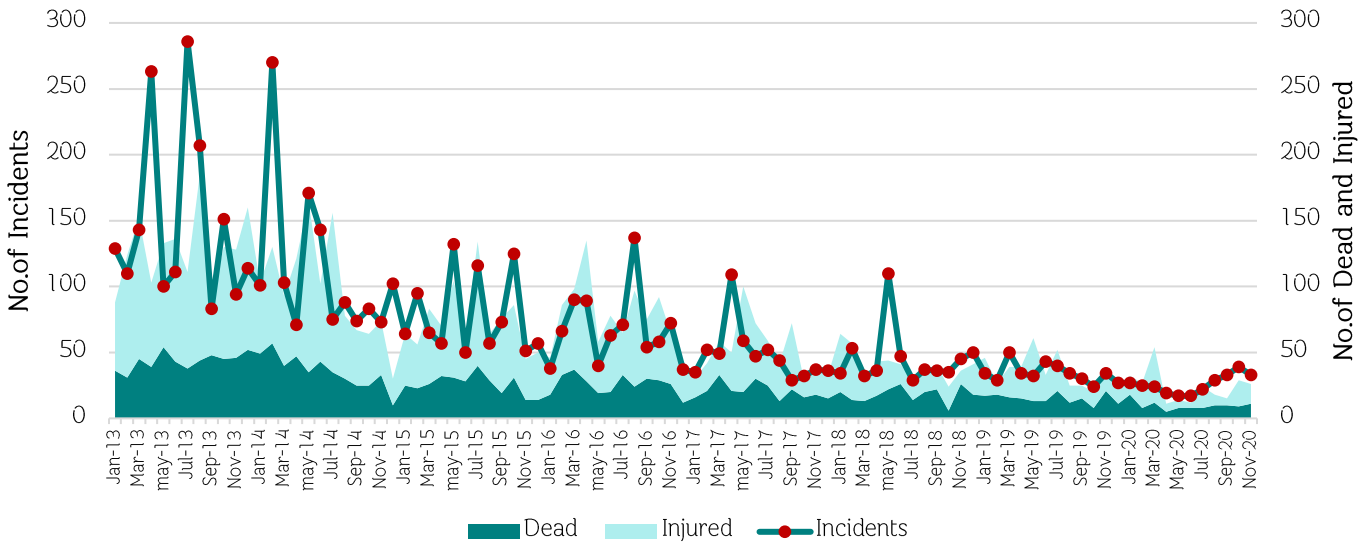

Incidents = 20,797

Total Jan 2004 – Nov 2020

Dead = 7,192

Injured = 13,388

26		
Casualties		
33	11	15
Incidents	Dead	Injured
	Hard Target	Hard Target
	Soft Target	Soft Target
	2	6
	9	9
	Below 18	Male : 1 Female : 0
	18-59 years	Male : 20 Female : 1
	Above 60 years	Male : 1 Female : 0
	Unclear of age	Male : 3 Female : 0

TYPE OF INCIDENTS

CAUSES OF INCIDENTS

RELIGIONS OF VICTIMS