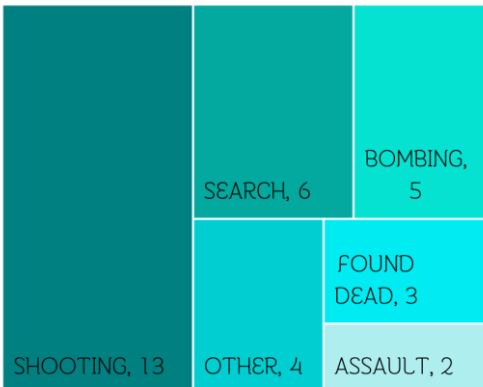

Incidents = 20,797

Total Jan 2004 – Nov 2020

Dead = 7,192

Injured = 13,388

26		
Casualties		
33	11	15
Incidents	Dead	Injured
	Hard Target	Hard Target
	Soft Target	Soft Target
	2	6
	9	9
	Below 18	Male : 1 Female : 0
	18-59 years	Male : 20 Female : 1
	Above 60 years	Male : 1 Female : 0
	Unclear of age	Male : 3 Female : 0

TYPE OF INCIDENTS

CAUSES OF INCIDENTS

RELIGIONS OF VICTIMS