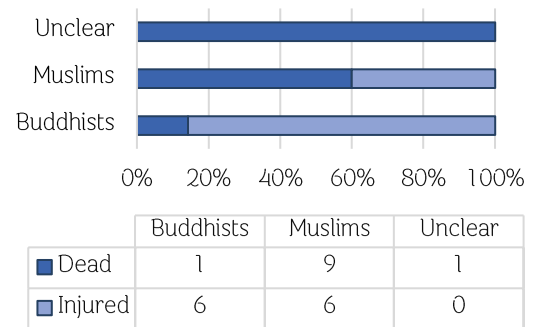

RELIGIONS OF VICTIMS

In November the number casualties 18-59 years Male 19 Female 1 Above 60 years Male 2 And Unclear of age Male 1 for below 18 no casualties