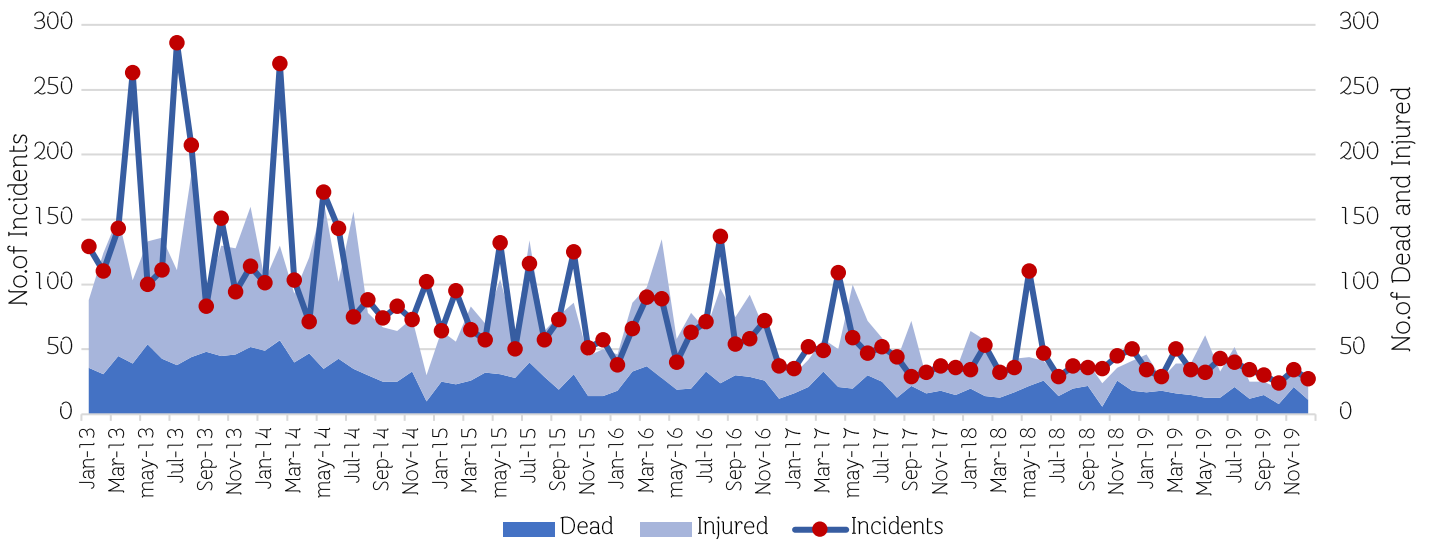

27 Incidents	23 Casualties	
	11 Dead	12 Injured
	Hard Target 1	Hard Target 6
	Soft Target 10	Soft Target 6
Total Jan 2004 – Dec 2019		
Incidents = 20,512		
Dead = 7,085 Injured = 13,233		

### TYPE OF INCIDENTS

### CAUSES OF INCIDENTS

### RELIGIONS OF VICTIMS

In November the number casualties 18-59 years Male 19 Female 1 Above 60 years Male 2 And Unclear of age Male 1 for below 18 no casualties