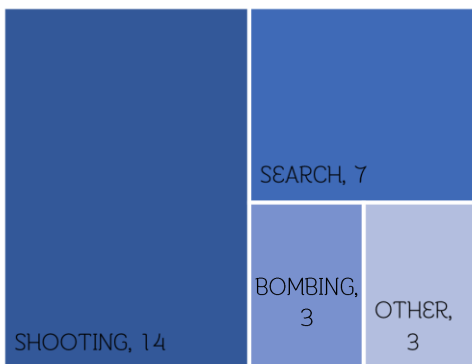

27 Incidents	23 Casualties	
	11 Dead	12 Injured
	Hard Target 1	Hard Target 6
	Soft Target 10	Soft Target 6
Total Jan 2004 – Dec 2019		
Incidents = 20,512		
Dead = 7,085 Injured = 13,233		

### TYPE OF INCIDENTS