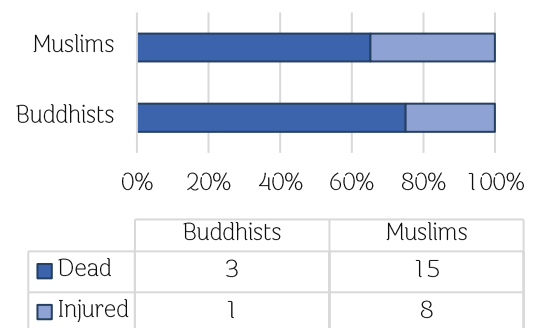

29 Incidents	27 Casualties	
	18 Dead	9 Injured
	Hard Target 6	Hard Target 2
	Soft Target 12	Soft Target 7
Total Jan 2004 – Feb 2019		
Incidents = 20,226		
Dead = 6,956 Injured = 13,549		

TYPE OF INCIDENTS

CAUSES OF INCIDENTS

RELIGIONS OF VICTIMS

In February the number casualties 18-59 years Male 22 Female 2 Above 60 years Male 1 And unknown of age Male 2 for below 18 no casualties