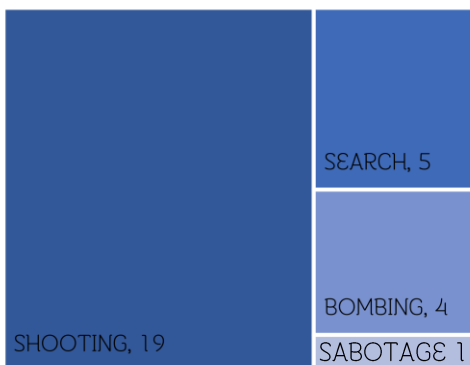

29 Incidents	27 Casualties	
	18 Dead	9 Injured
	Hard Target 6	Hard Target 2
	Soft Target 12	Soft Target 7
Total Jan 2004 – Feb 2019		
Incidents = 20,226		
Dead = 6,956 Injured = 13,549		

TYPE OF INCIDENTS

CAUSES OF INCIDENTS

RELIGIONS OF VICTIMS

In February the number casualties 18-59 years Male 22 Female 2 Above 60 years Male 1 And unknown of age Male 2 for below 18 no casualties