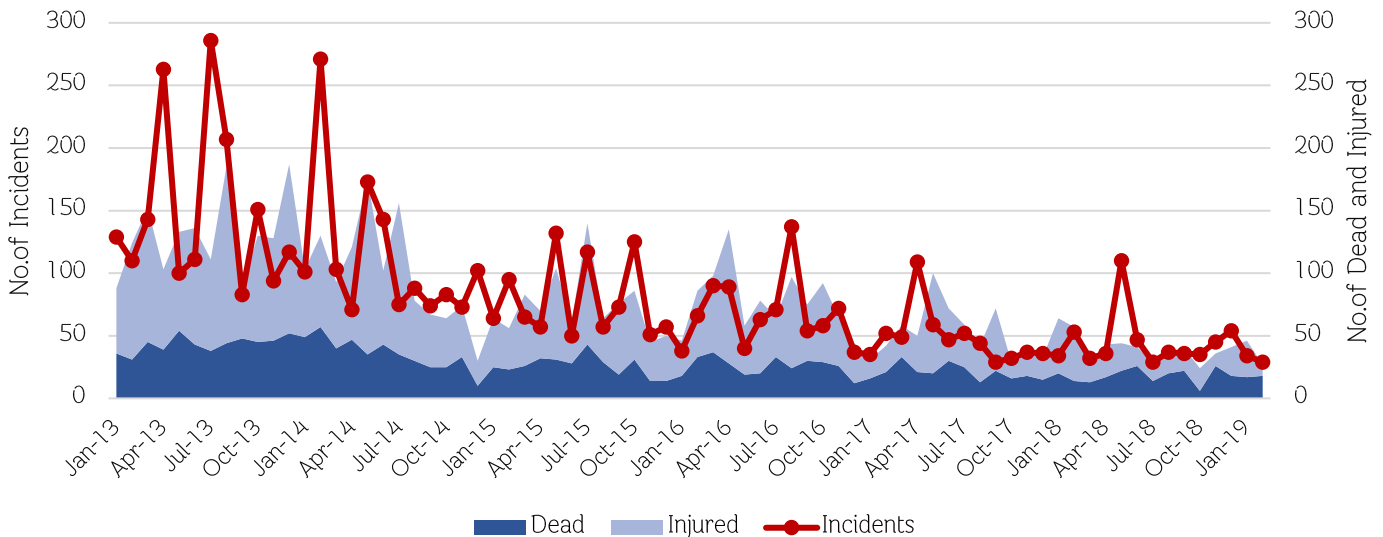

29 Incidents	27 Casualties	
	18 Dead	9 Injured
	Hard Target 6	Hard Target 2
	Soft Target 12	Soft Target 7
Total Jan 2004 – Feb 2019		
Incidents = 20,226		
Dead = 6,956 Injured = 13,549		

TYPE OF INCIDENTS

CAUSES OF INCIDENTS

RELIGIONS OF VICTIMS

In February the number casualties 18-59 years Male 22 Female 2 Above 60 years Male 1 And unknown of age Male 2 for below 18 no casualties