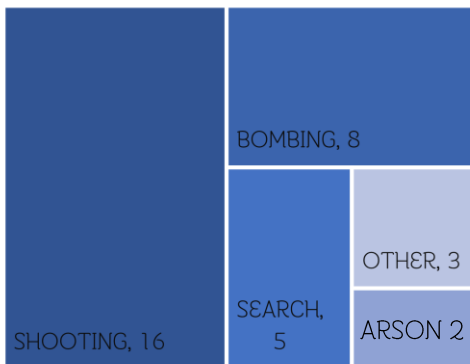

34 Incidents	46 Casualties	
	17 Dead	29 Injured
	Hard Target 6 Soft Target 11	Hard Target 21 Soft Target 8
Total Jan 2004 – Jan 2019		
Incidents = 20,197		
Dead = 6,938 Injured = 13,540		

TYPE OF INCIDENTS

CAUSES OF INCIDENTS

RELIGIONS OF VICTIMS

In January the number casualties below 18 Female 3 18-59 years Male 28 Female 7 Above 60 years Male 2 and 5 Male 1 Female Unclear of age