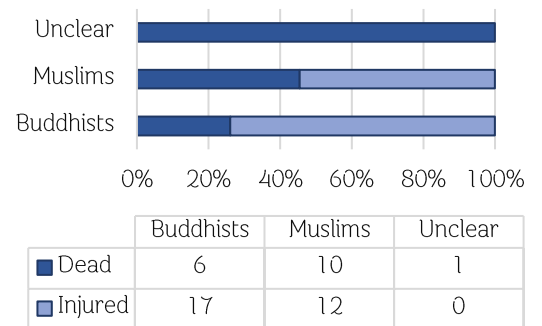

34 Incidents	46 Casualties	
	17 Dead	29 Injured
	Hard Target 6 Soft Target 11	Hard Target 21 Soft Target 8
Total Jan 2004 – Jan 2019		
Incidents = 20,197		
Dead = 6,938 Injured = 13,540		

TYPE OF INCIDENTS

CAUSES OF INCIDENTS

RELIGIONS OF VICTIMS

In January the number casualties below 18 Female 3 18-59 years Male 28 Female 7 Above 60 years Male 2 and 5 Male 1 Female Unclear of age