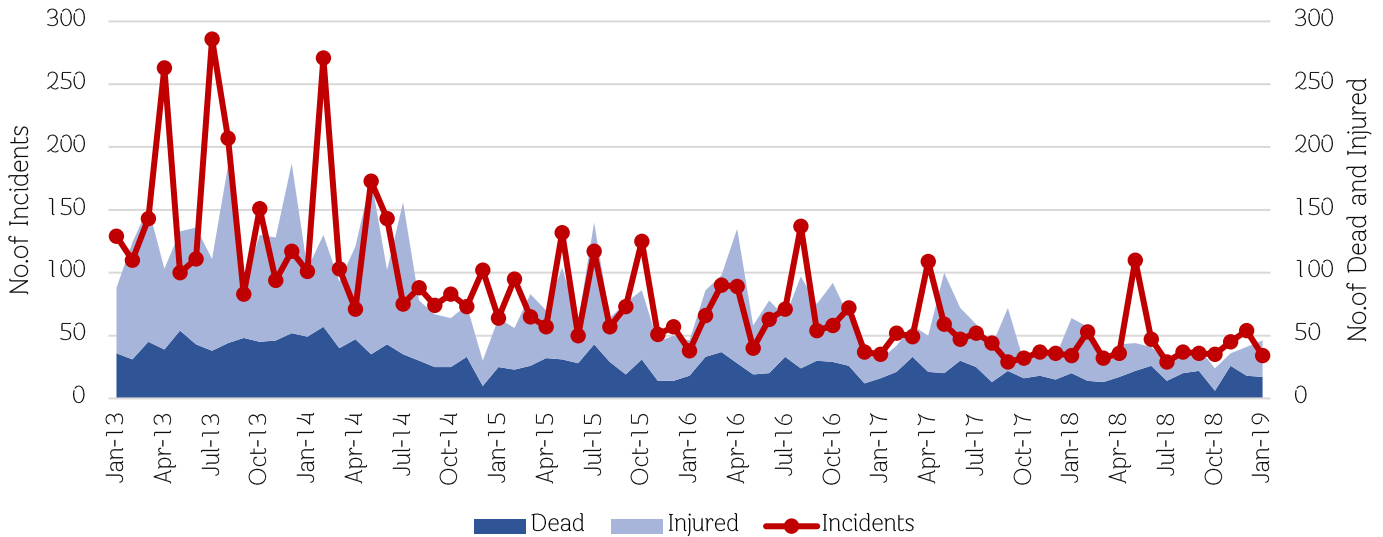

34 Incidents	46 Casualties	
	17 Dead	29 Injured
	Hard Target 6 Soft Target 11	Hard Target 21 Soft Target 8
Total Jan 2004 – Jan 2019		
Incidents = 20,197		
Dead = 6,938 Injured = 13,540		

TYPE OF INCIDENTS

CAUSES OF INCIDENTS

RELIGIONS OF VICTIMS

In January the number casualties below 18 Female 3 18-59 years Male 28 Female 7 Above 60 years Male 2 and 5 Male 1 Female Unclear of age