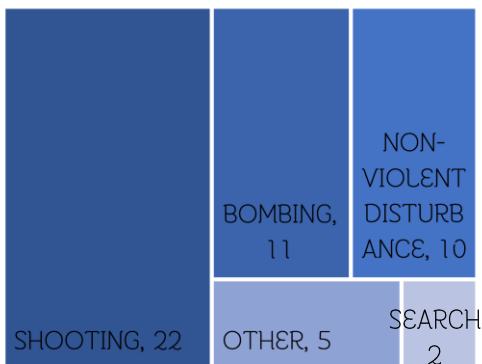

50 Incidents	39 Casualties	
	16 Dead	23 Injured
	Hard Target 1	Hard Target 17
	Soft Target 15	Soft Target 6
Total Jan 2004 – Mar 2019		
Incidents = 20,276		
Dead = 6,972 Injured = 13,572		

TYPE OF INCIDENTS

CAUSES OF INCIDENTS

RELIGIONS OF VICTIMS

In March the number casualties below 18 Male 2 18-59 years Male 24 Female 3 Above 60 years Male 1 And 9 Male Unclear of age