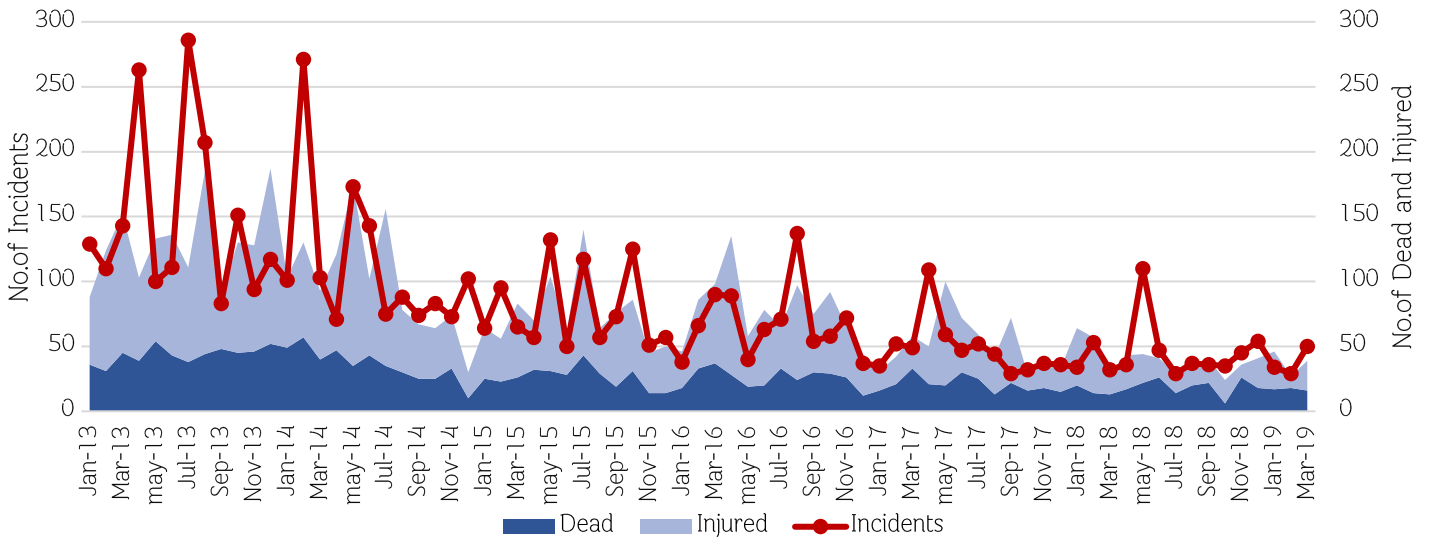

50 Incidents	39 Casualties	
	16 Dead	23 Injured
	Hard Target 1	Hard Target 17
	Soft Target 15	Soft Target 6
Total Jan 2004 – Mar 2019		
Incidents = 20,276		
Dead = 6,972 Injured = 13,572		

TYPE OF INCIDENTS

CAUSES OF INCIDENTS

RELIGIONS OF VICTIMS

In March the number casualties below 18 Male 2 18-59 years Male 24 Female 3 Above 60 years Male 1 And 9 Male Unclear of age