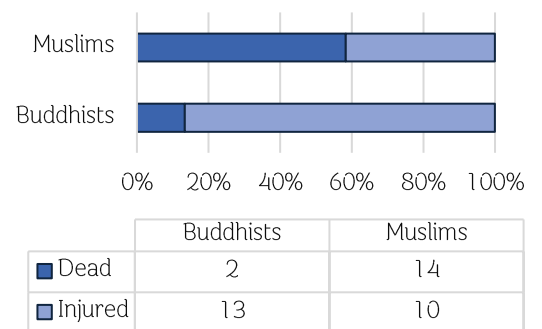

50 Incidents	39 Casualties	
	16 Dead	23 Injured
	Hard Target 1	Hard Target 17
	Soft Target 15	Soft Target 6
Total Jan 2004 – Mar 2019		
Incidents = 20,276		
Dead = 6,972 Injured = 13,572		

TYPE OF INCIDENTS

CAUSES OF INCIDENTS

RELIGIONS OF VICTIMS

In March the number casualties below 18 Male 2 18-59 years Male 24 Female 3 Above 60 years Male 1 And 9 Male Unclear of age