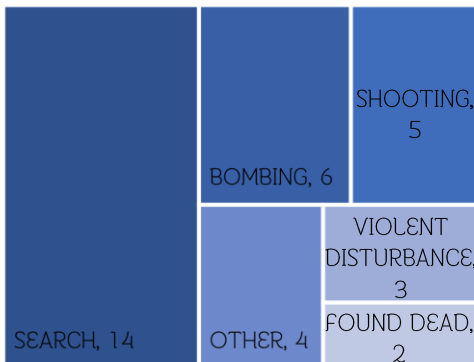

34 Incidents	33 Casualties	
	21 Dead	12 Injured
	Hard Target 10	Hard Target 7
	Soft Target 11	Soft Target 5
Total Jan 2004 – Nov 2019		
Incidents = 20,485		
Dead = 7,074 Injured = 13,221		

### TYPE OF INCIDENTS