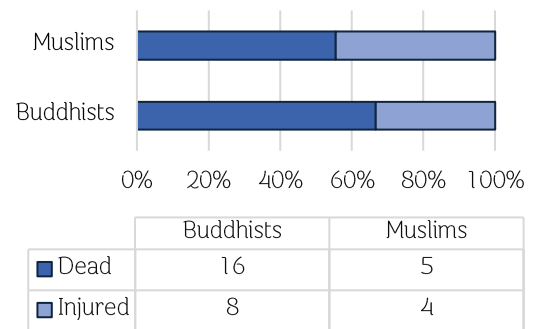

RELIGIONS OF VICTIMS

In November the number casualties below 18 Female 1 18-59 years Male 12 Female 2 Above 60 years Male 3 And 11 Male Female 4 Unclear of age