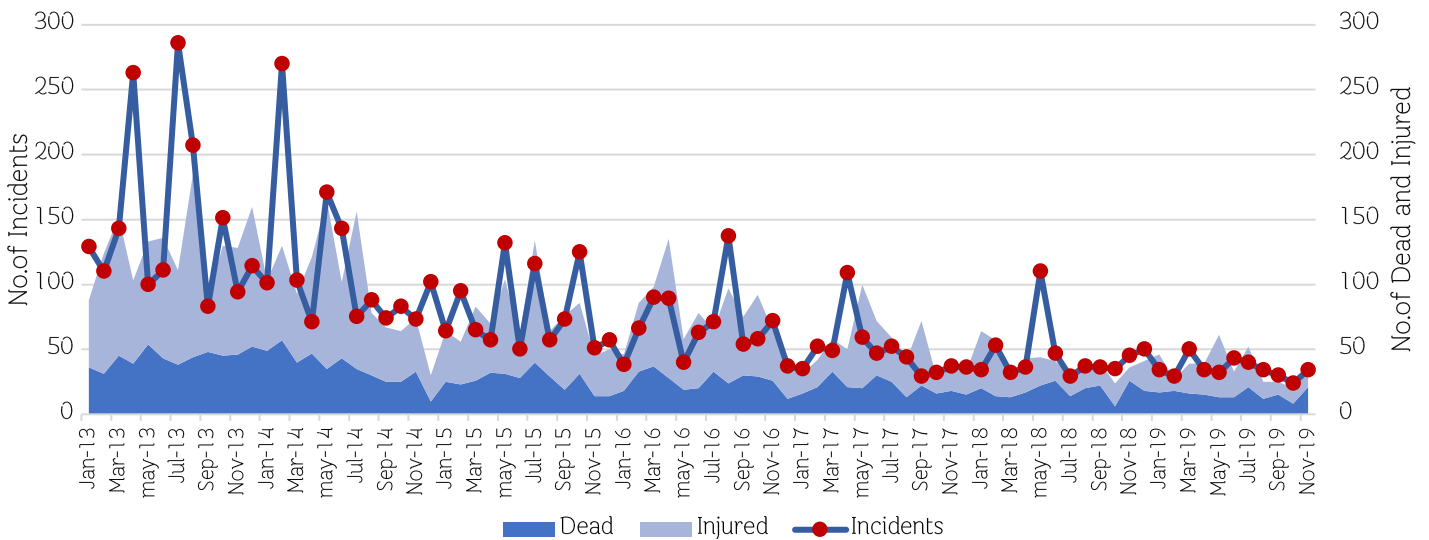

34 Incidents	33 Casualties	
	21 Dead	12 Injured
	Hard Target 10	Hard Target 7
	Soft Target 11	Soft Target 5
Total Jan 2004 – Nov 2019		
Incidents = 20,485		
Dead = 7,074 Injured = 13,221		

### TYPE OF INCIDENTS

### CAUSES OF INCIDENTS

### RELIGIONS OF VICTIMS

In November the number casualties below 18 Female 1 18-59 years Male 12 Female 2 Above 60 years Male 3 And 11 Male Female 4 Unclear of age