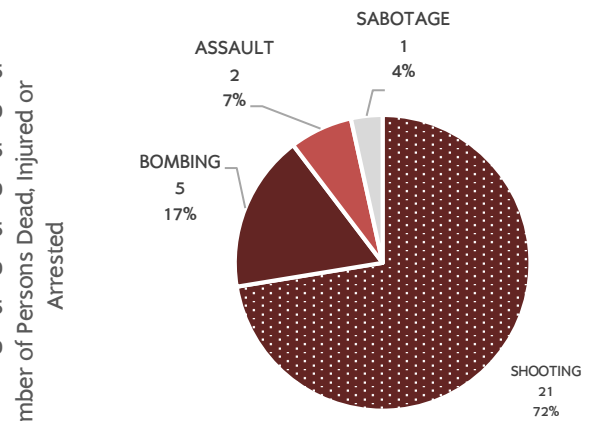

29 incidents

Deaths 22

Hard target 8 Soft target 14

Injured 50

Hard target 32 Soft target 18

SITUATIONS IN SOUTHERN THAILAND

CAUSE AND IMPACT

TYPE OF INCIDENTS

RELIGIONS OF VICTIMS

AGE AND GENDER OF VICTIMS

Below 18: Male 4

18-59 years: Male 53 Female 5

Above 60: 0

10 Male unknown of age

Incidents in Southern Thailand September 2017

Legend