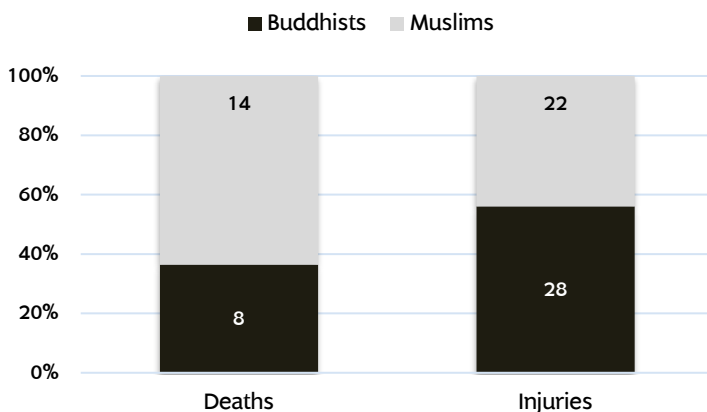

29 incidents

Deaths 22

Hard target 8 Soft target 14

Injured 50

Hard target 32 Soft target 18

SITUATIONS IN SOUTHERN THAILAND

CAUSE AND IMPACT

TYPE OF INCIDENTS

RELIGIONS OF VICTIMS

AGE AND GENDER OF VICTIMS

Below 18: Male 4

18-59 years: Male 53 Female 5

Above 60: 0

10 Male unknown of age

Incidents in Southern Thailand September 2017

Legend