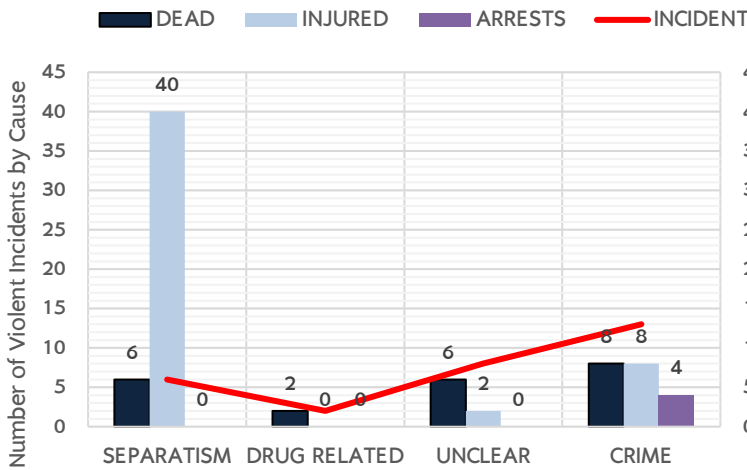

29 incidents

Deaths 22

Hard target 8 Soft target 14

Injured 50

Hard target 32 Soft target 18

SITUATIONS IN SOUTHERN THAILAND

CAUSE AND IMPACT

TYPE OF INCIDENTS

RELIGIONS OF VICTIMS

AGE AND GENDER OF VICTIMS

Below 18: Male 4

18-59 years: Male 53 Female 5

Above 60: 0

10 Male unknown of age

Incidents in Southern Thailand September 2017

Legend

- Number of Dead
- Number of incidents
- No incidents
- 1 - 3
- 4 - 6
- District
- Province