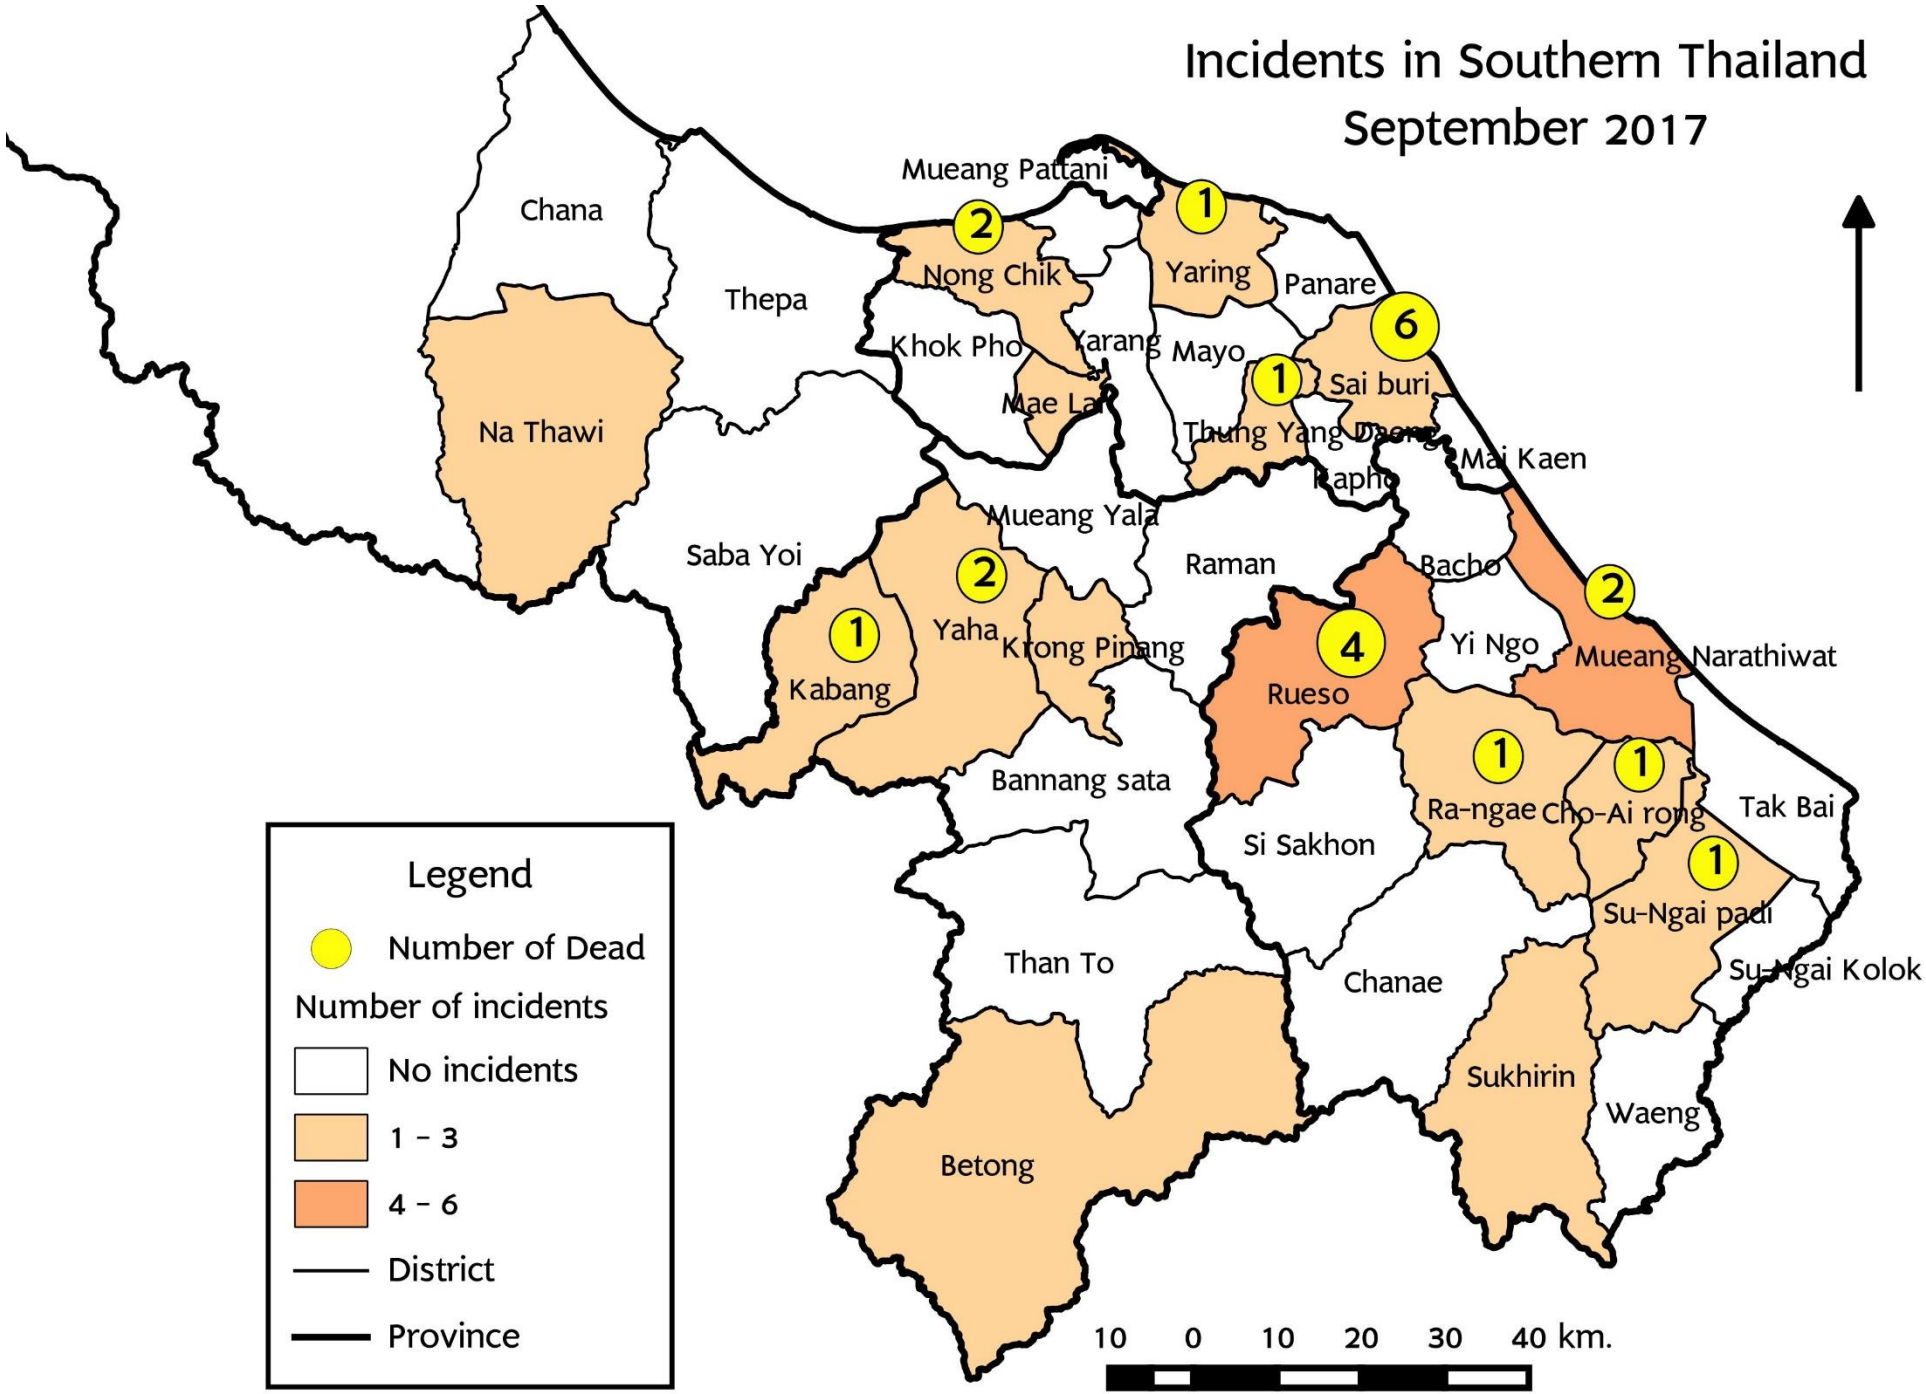

29 incidents

Deaths 22

Hard target 8 Soft target 14

Injured 50

Hard target 32 Soft target 18

SITUATIONS IN SOUTHERN THAILAND

CAUSE AND IMPACT

TYPE OF INCIDENTS

RELIGIONS OF VICTIMS

AGE AND GENDER OF VICTIMS

Below 18: Male 4

18-59 years: Male 53 Female 5

Above 60: 0

10 Male unknown of age

Incidents in Southern Thailand September 2017

Legend

- Number of Dead
- Number of incidents
- No incidents
- 1 - 3
- 4 - 6
- District
- Province