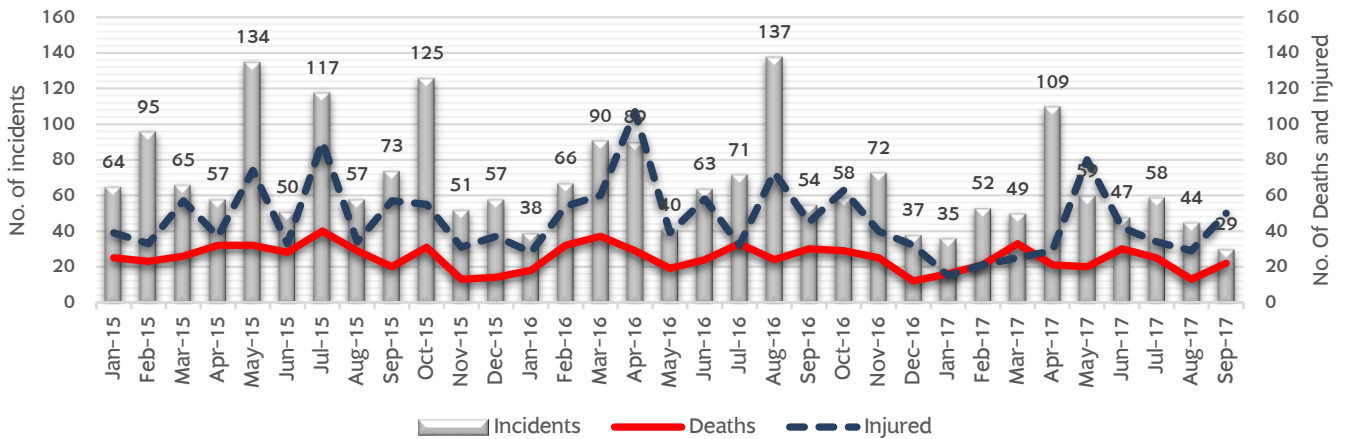

29 incidents

Deaths 22

Hard target 8 Soft target 14

Injured 50

Hard target 32 Soft target 18

SITUATIONS IN SOUTHERN THAILAND

CAUSE AND IMPACT

TYPE OF INCIDENTS

RELIGIONS OF VICTIMS

AGE AND GENDER OF VICTIMS

Below 18: Male 4

18-59 years: Male 53 Female 5

Above 60: 0

10 Male unknown of age

Incidents in Southern Thailand September 2017

Legend

- Number of Dead
- Number of incidents
- No incidents
- 1 - 3
- 4 - 6
- District
- Province