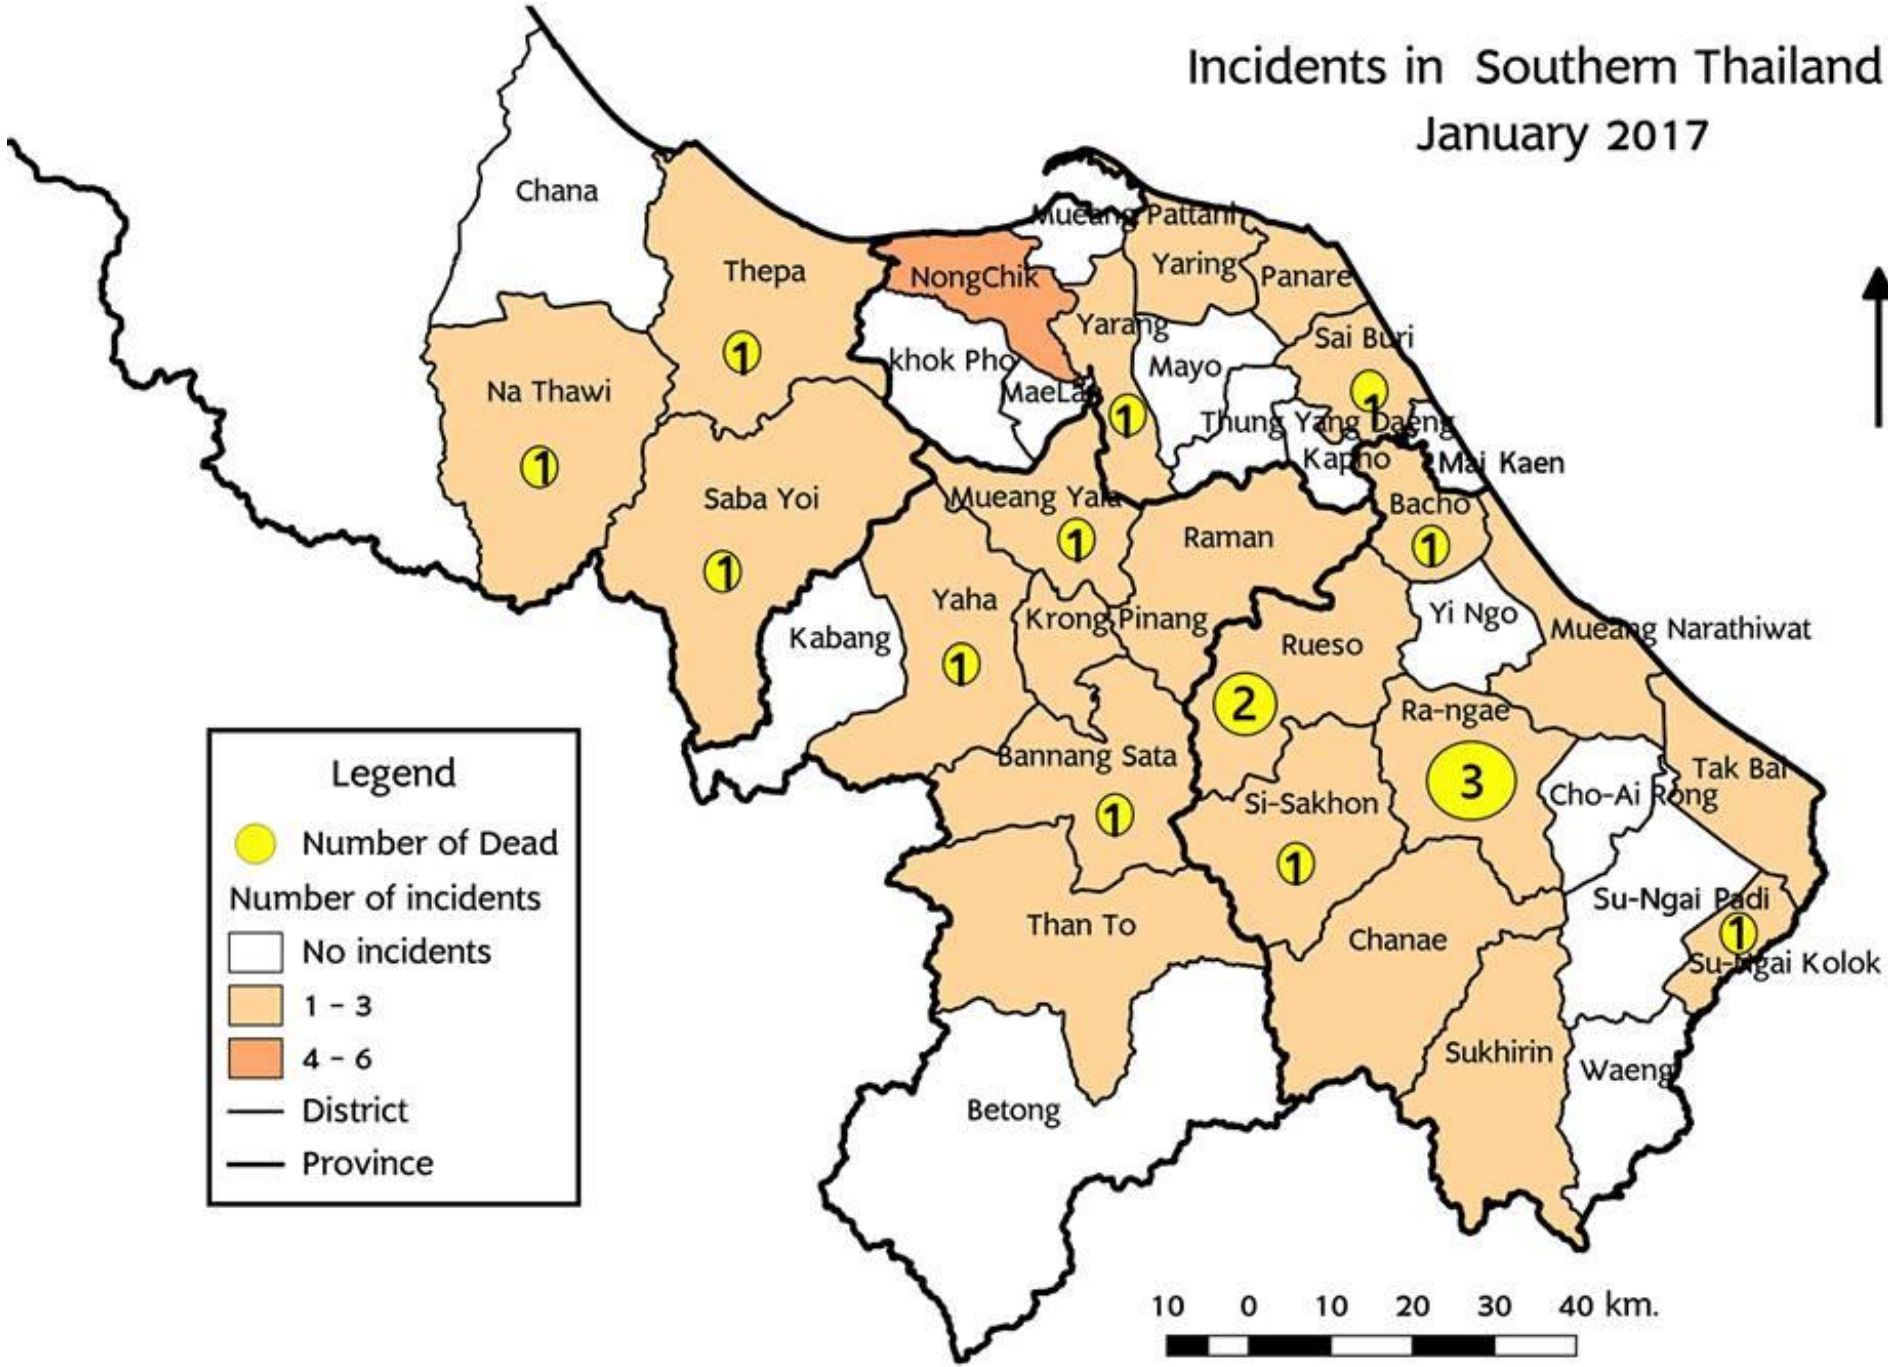

35 incidents

Deaths 16

Soft target 16

Injured 15

Hard target 4 Soft target 11

SITUATIONS IN SOUTHERN THAILAND

CAUSE AND IMPACT

TYPE OF INCIDENTS

RELIGIONS OF VICTIMS

AGE AND GENDER OF VICTIMS

Below 18: male 2

18-59 years: male 24 female 3

Above 60: 1

Male unknown age 1

Incidents in Southern Thailand January 2017

Legend

- Number of Dead
- Number of incidents
- No incidents
- 1 - 3
- 4 - 6
- District
- Province