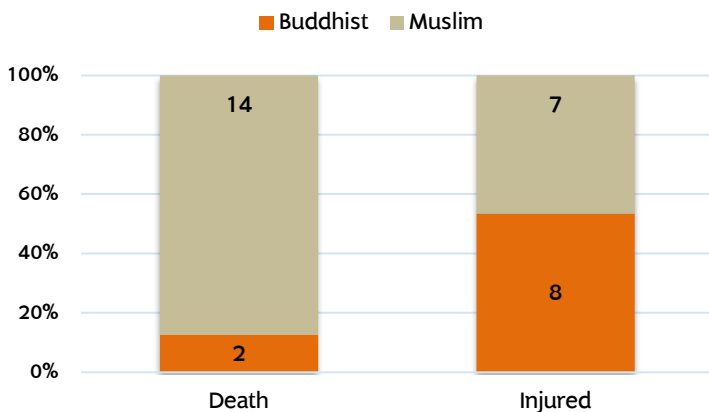

35 incidents

Deaths 16

Soft target 16

Injured 15

Hard target 4 Soft target 11

SITUATIONS IN SOUTHERN THAILAND

CAUSE AND IMPACT

TYPE OF INCIDENTS

RELIGIONS OF VICTIMS

AGE AND GENDER OF VICTIMS

Below 18: male 2

18-59 years: male 24 female 3

Above 60: 1

Male unknown age 1

Incidents in Southern Thailand January 2017

Legend