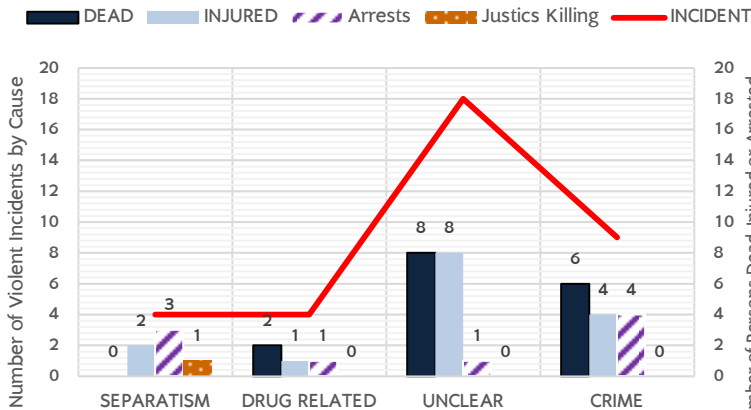

35 incidents

Deaths 16

Soft target 16

Injured 15

Hard target 4 Soft target 11

SITUATIONS IN SOUTHERN THAILAND

CAUSE AND IMPACT

TYPE OF INCIDENTS

RELIGIONS OF VICTIMS

AGE AND GENDER OF VICTIMS

Below 18: male 2

18-59 years: male 24 female 3

Above 60: 1

Male unknown age 1

Incidents in Southern Thailand January 2017

Legend

- Number of Dead
- Number of incidents
- No incidents
- 1 - 3
- 4 - 6
- District
- Province