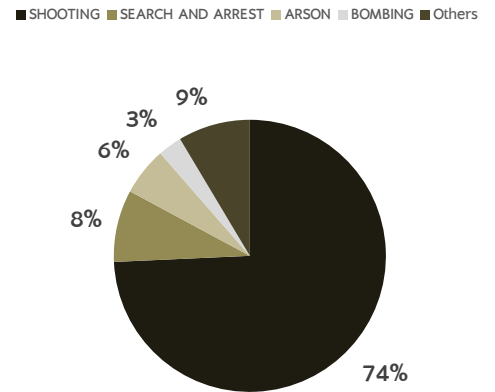

35 incidents

Deaths 16

Soft target 16

Injured 15

Hard target 4 Soft target 11

SITUATIONS IN SOUTHERN THAILAND

CAUSE AND IMPACT

TYPE OF INCIDENTS

RELIGIONS OF VICTIMS

AGE AND GENDER OF VICTIMS

Below 18: male 2

18-59 years: male 24 female 3

Above 60: 1

Male unknown age 1

Incidents in Southern Thailand January 2017

Legend