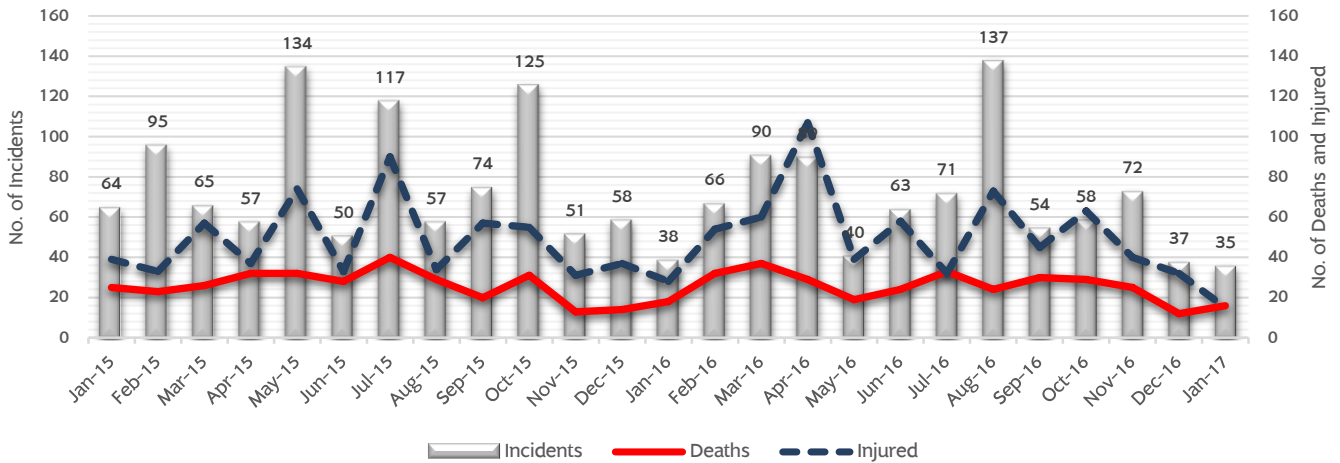

35 incidents

Deaths 16

Soft target 16

Injured 15

Hard target 4 Soft target 11

SITUATIONS IN SOUTHERN THAILAND

CAUSE AND IMPACT

TYPE OF INCIDENTS

RELIGIONS OF VICTIMS

AGE AND GENDER OF VICTIMS

Below 18: male 2

18-59 years: male 24 female 3

Above 60: 1

Male unknown age 1

Incidents in Southern Thailand January 2017

Legend

- Number of Dead
- Number of incidents
- No incidents
- 1 - 3
- 4 - 6
- District
- Province