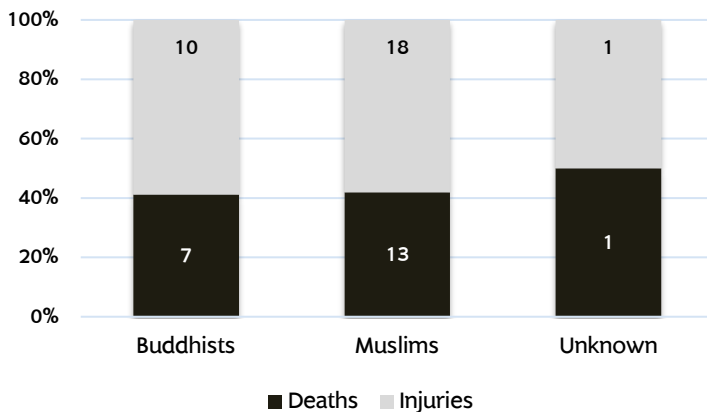

**109 incidents**

**Deaths 21**

Hard target 6 Soft target 14 Unknown 1

**Injured 29**

Hard target 18 Soft target 11

**SITUATIONS IN SOUTHERN THAILAND**

**CAUSE AND IMPACT**

**TYPE OF INCIDENTS**

**RELIGIONS OF VICTIMS**

**AGE AND GENDER OF VICTIMS**

# Incidents in Southern Thailand April 2017