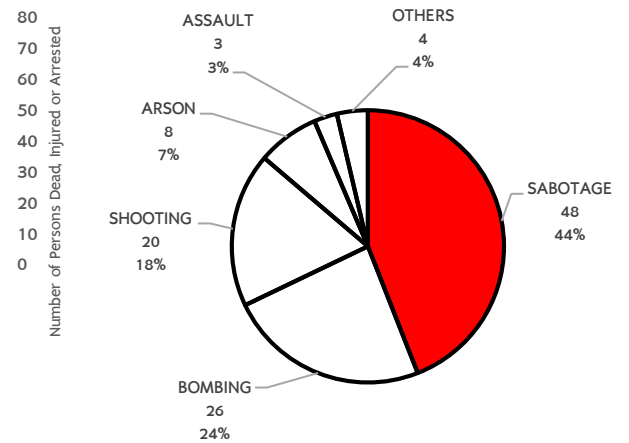

**109 incidents**

**Deaths 21**

Hard target 6 Soft target 14 Unknown 1

**Injured 29**

Hard target 18 Soft target 11

**SITUATIONS IN SOUTHERN THAILAND**

**CAUSE AND IMPACT**

**TYPE OF INCIDENTS**

**RELIGIONS OF VICTIMS**

**AGE AND GENDER OF VICTIMS**

# Incidents in Southern Thailand April 2017