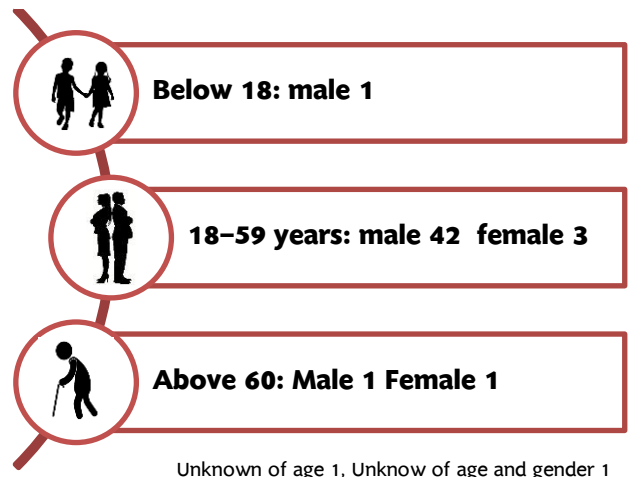

**109 incidents**

**Deaths 21**

Hard target 6 Soft target 14 Unknown 1

**Injured 29**

Hard target 18 Soft target 11

**SITUATIONS IN SOUTHERN THAILAND**

**CAUSE AND IMPACT**

**TYPE OF INCIDENTS**

**RELIGIONS OF VICTIMS**

**AGE AND GENDER OF VICTIMS**

# Incidents in Southern Thailand April 2017