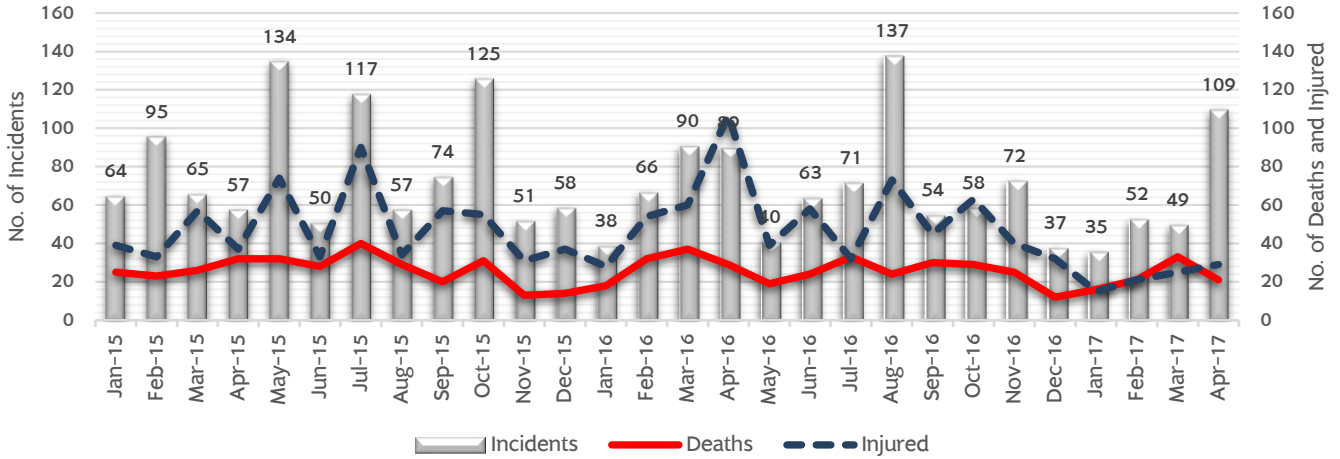

**109 incidents**

**Deaths 21**

Hard target 6 Soft target 14 Unknown 1

**Injured 29**

Hard target 18 Soft target 11

**SITUATIONS IN SOUTHERN THAILAND**

**CAUSE AND IMPACT**

**TYPE OF INCIDENTS**

**RELIGIONS OF VICTIMS**

**AGE AND GENDER OF VICTIMS**

# Incidents in Southern Thailand April 2017