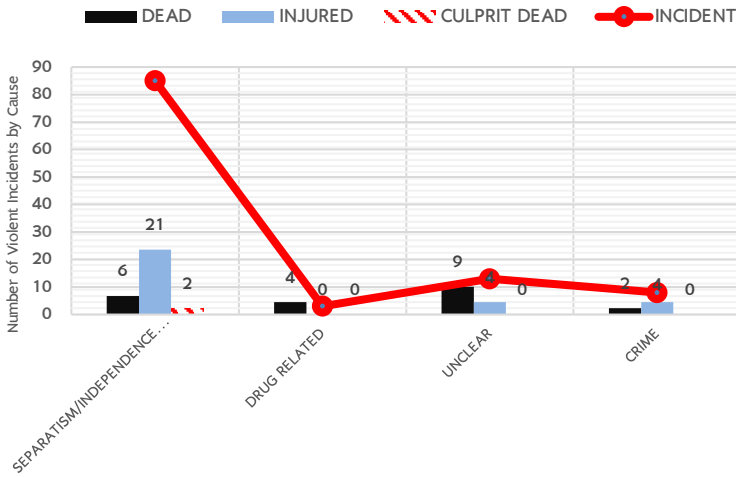

**109 incidents**

**Deaths 21**

Hard target 6 Soft target 14 Unknown 1

**Injured 29**

Hard target 18 Soft target 11

**SITUATIONS IN SOUTHERN THAILAND**

**CAUSE AND IMPACT**

**TYPE OF INCIDENTS**

**RELIGIONS OF VICTIMS**

**AGE AND GENDER OF VICTIMS**

# Incidents in Southern Thailand April 2017