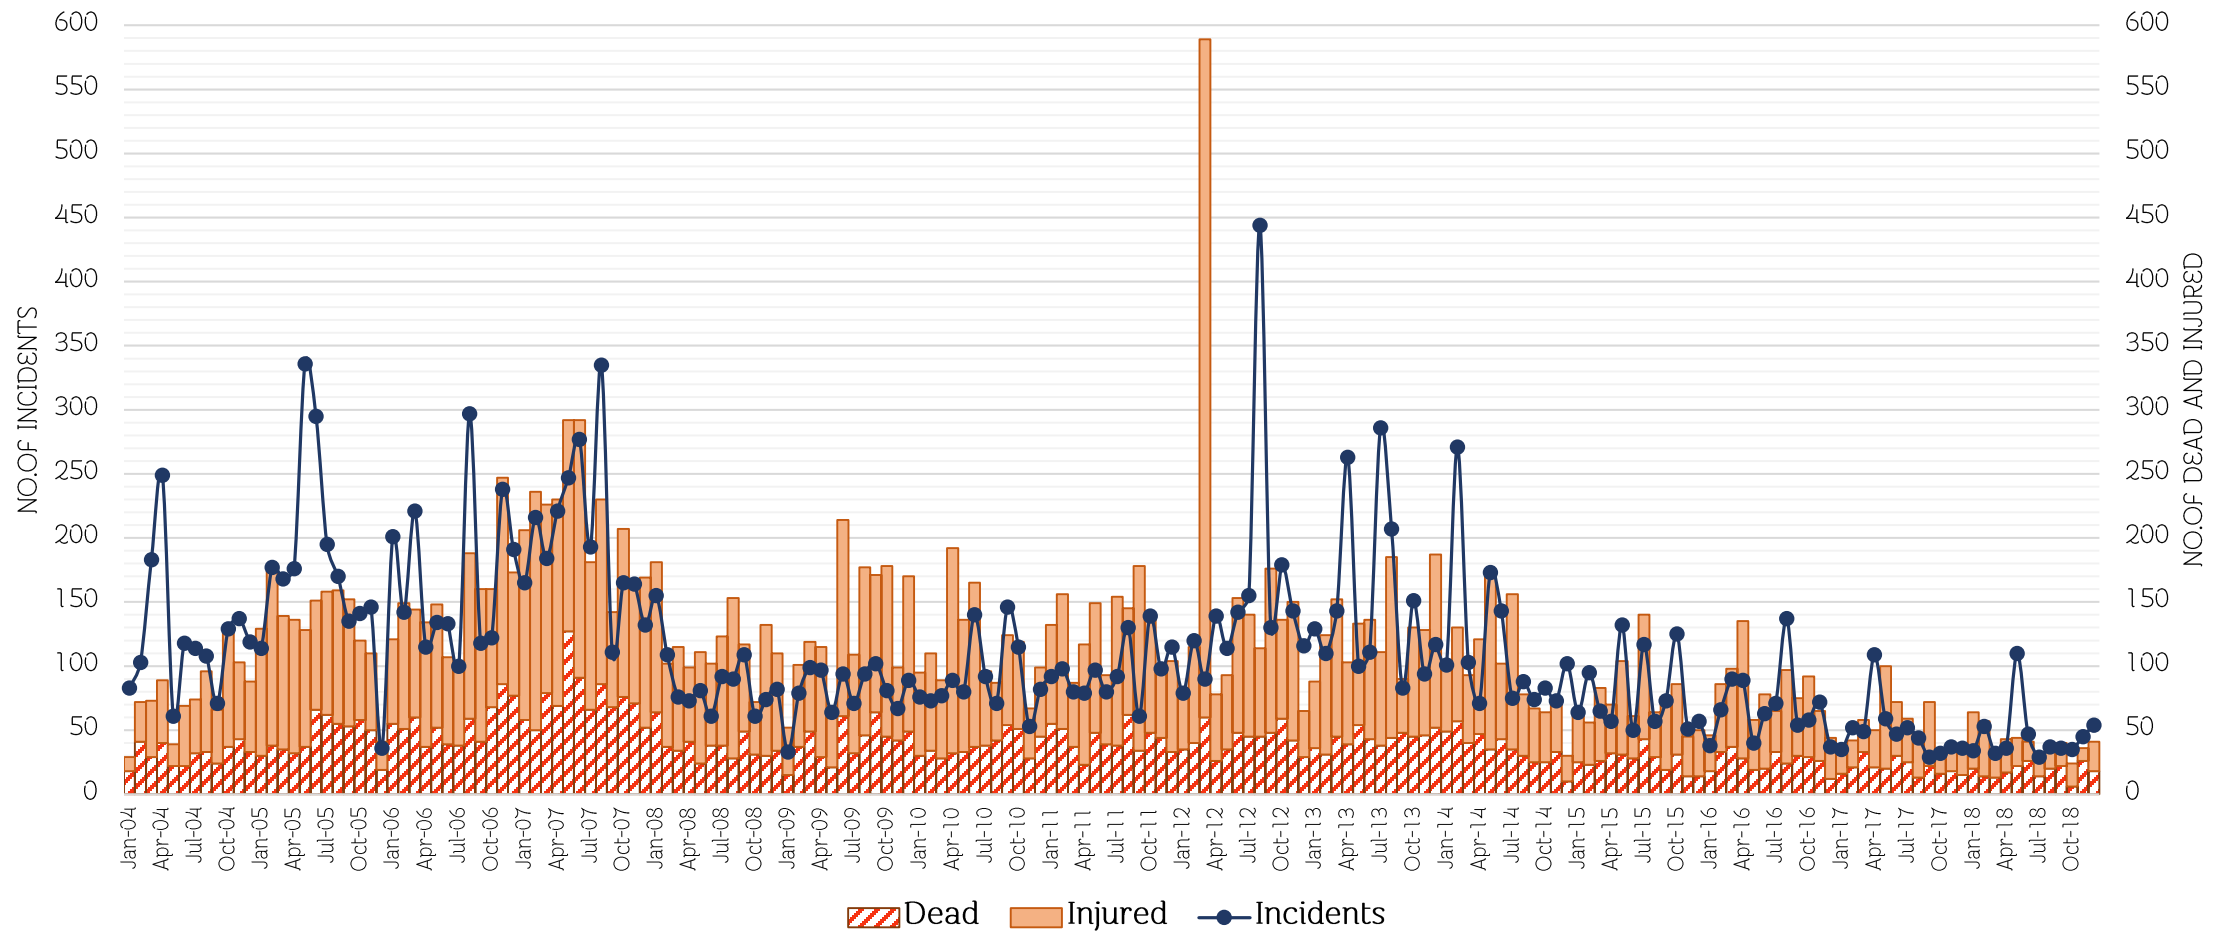

deepsouth

DEEP SOUTH WATCH (DSW)

Incidents January 2018 – December 2018

INCIDENTS	548
DEAD	218
INJURED	265

Cumulative Incidents January 2004 – December 2018

INCIDENTS	20,163
DEAD	6,921
INJURED	13,511

CAUSES OF INCIDENT January 2018– December 2018

CAUSES OF INCIDENT : JANUARY 2018 – DECEMBER 2018

GENDER OF INCIDENT January 2018– December 2018

RELIGIONS OF VICTIMS : JANUARY 2018 – DECEMBER 2018

	Buddhists	Muslims	Unknown
■ DEAD	43	171	4
▨ INJURED	146	119	0

SITUATIONS IN SOUTHERN THAILAND : JANUARY 2004 – DECEMBER 2018

SITUATIONS IN SOUTHERN THAILAND : JANUARY 2013 – DECEMBER 2018

SITUATIONS IN SOUTHERN THAILAND : 2004 – 2018

CAUSES OF INCIDENT 2004 - 2018