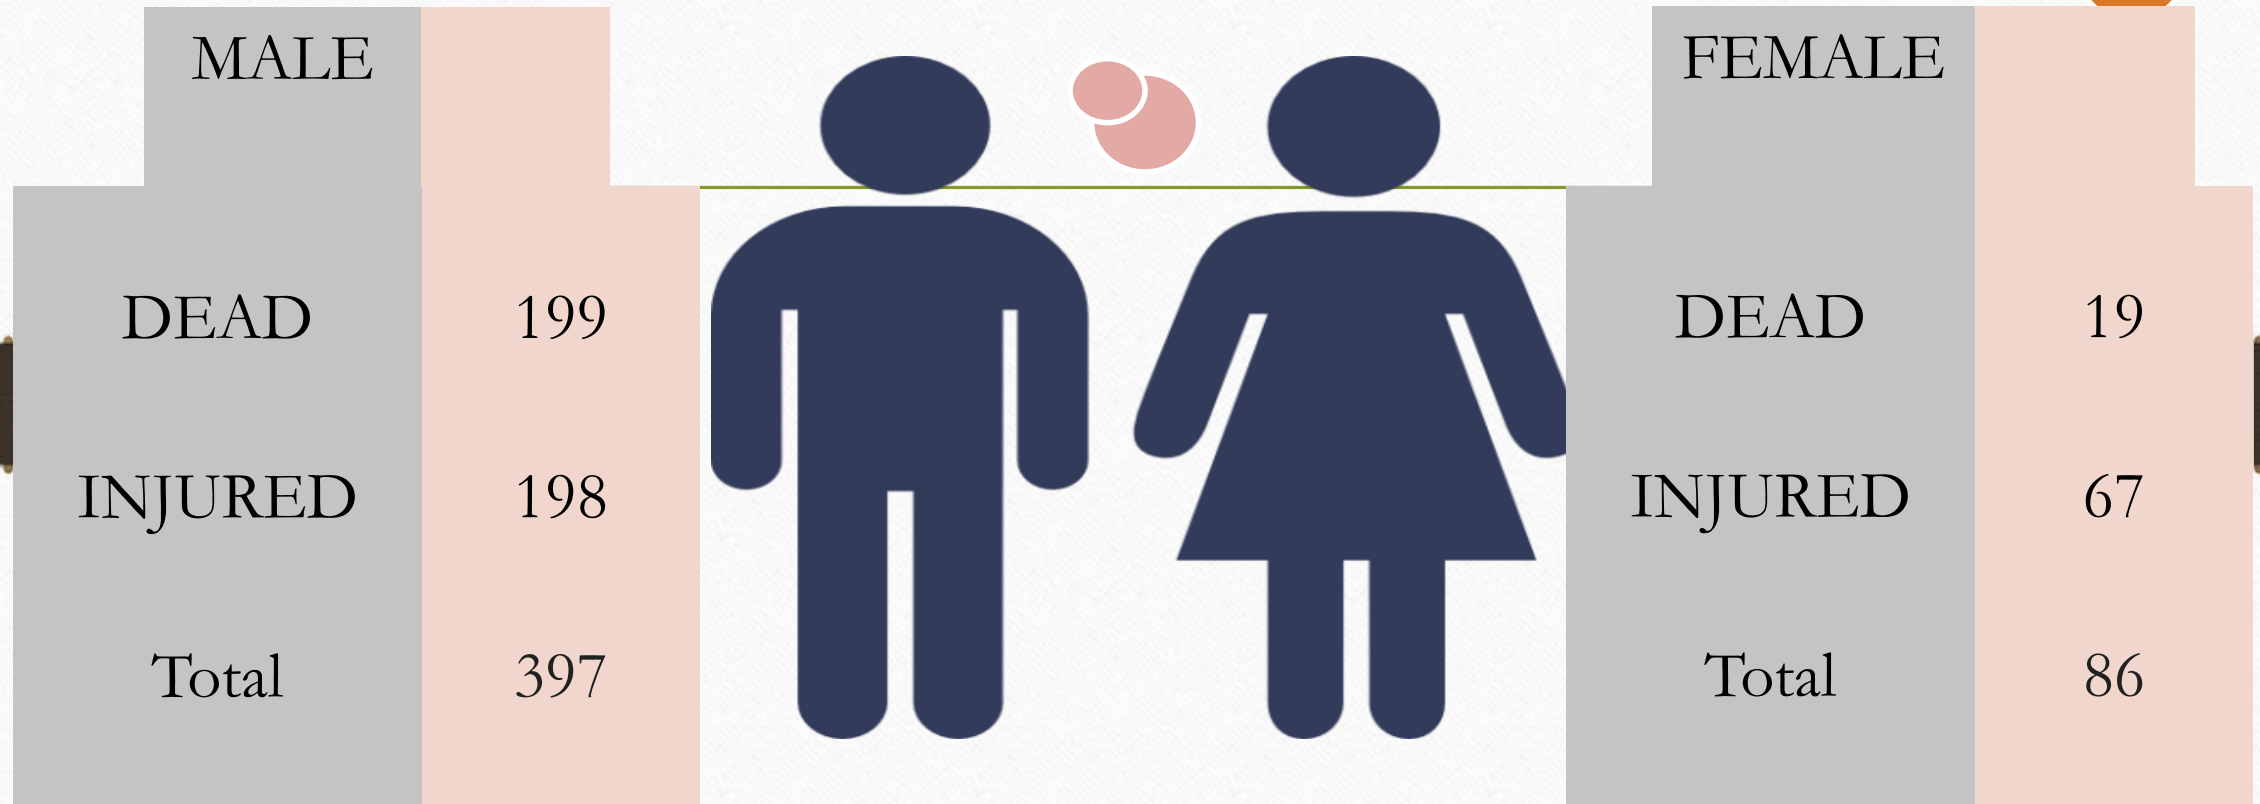

deepsouth

DEEP SOUTH WATCH (DSW)

Incidents January 2018 – December 2018

INCIDENTS	548
DEAD	218
INJURED	265

Cumulative Incidents January 2004 – December 2018

INCIDENTS	20,163
DEAD	6,921
INJURED	13,511

CAUSES OF INCIDENT January 2018– December 2018

CAUSES OF INCIDENT : JANUARY 2018 – DECEMBER 2018

GENDER OF INCIDENT January 2018– December 2018

RELIGIONS OF VICTIMS : JANUARY 2018 – DECEMBER 2018

	Buddhists	Muslims	Unknown
■ DEAD	43	171	4
▨ INJURED	146	119	0

SITUATIONS IN SOUTHERN THAILAND : JANUARY 2004 – DECEMBER 2018

SITUATIONS IN SOUTHERN THAILAND : JANUARY 2013 – DECEMBER 2018

SITUATIONS IN SOUTHERN THAILAND : 2004 – 2018

CAUSES OF INCIDENT 2004 - 2018