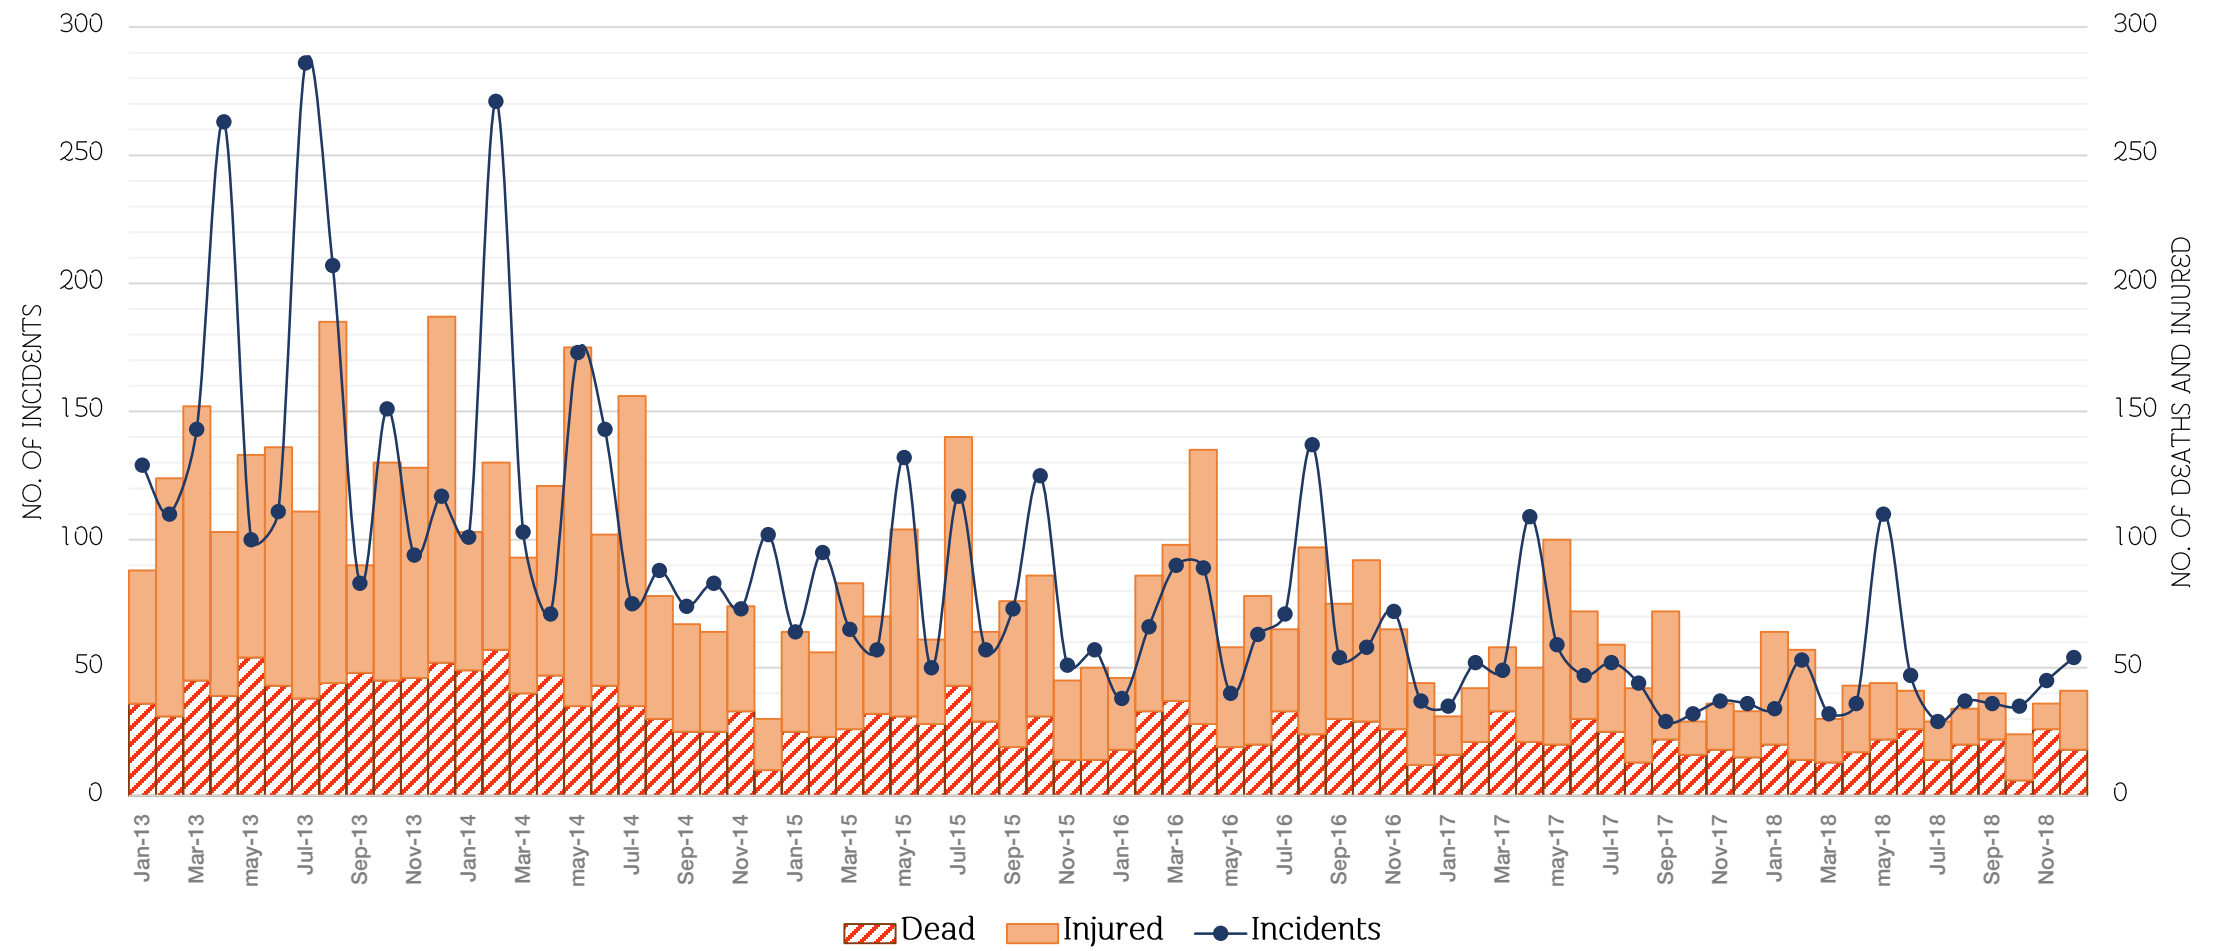

deepsouth

DEEP SOUTH WATCH (DSW)

Incidents January 2018 – December 2018

INCIDENTS	548
DEAD	218
INJURED	265

Cumulative Incidents January 2004 – December 2018

INCIDENTS	20,163
DEAD	6,921
INJURED	13,511

CAUSES OF INCIDENT January 2018– December 2018

CAUSES OF INCIDENT : JANUARY 2018 – DECEMBER 2018

GENDER OF INCIDENT January 2018– December 2018

RELIGIONS OF VICTIMS : JANUARY 2018 – DECEMBER 2018

	Buddhists	Muslims	Unknown
■ DEAD	43	171	4
▨ INJURED	146	119	0

SITUATIONS IN SOUTHERN THAILAND : JANUARY 2004 – DECEMBER 2018

SITUATIONS IN SOUTHERN THAILAND : JANUARY 2013 – DECEMBER 2018

SITUATIONS IN SOUTHERN THAILAND : 2004 – 2018

CAUSES OF INCIDENT 2004 - 2018