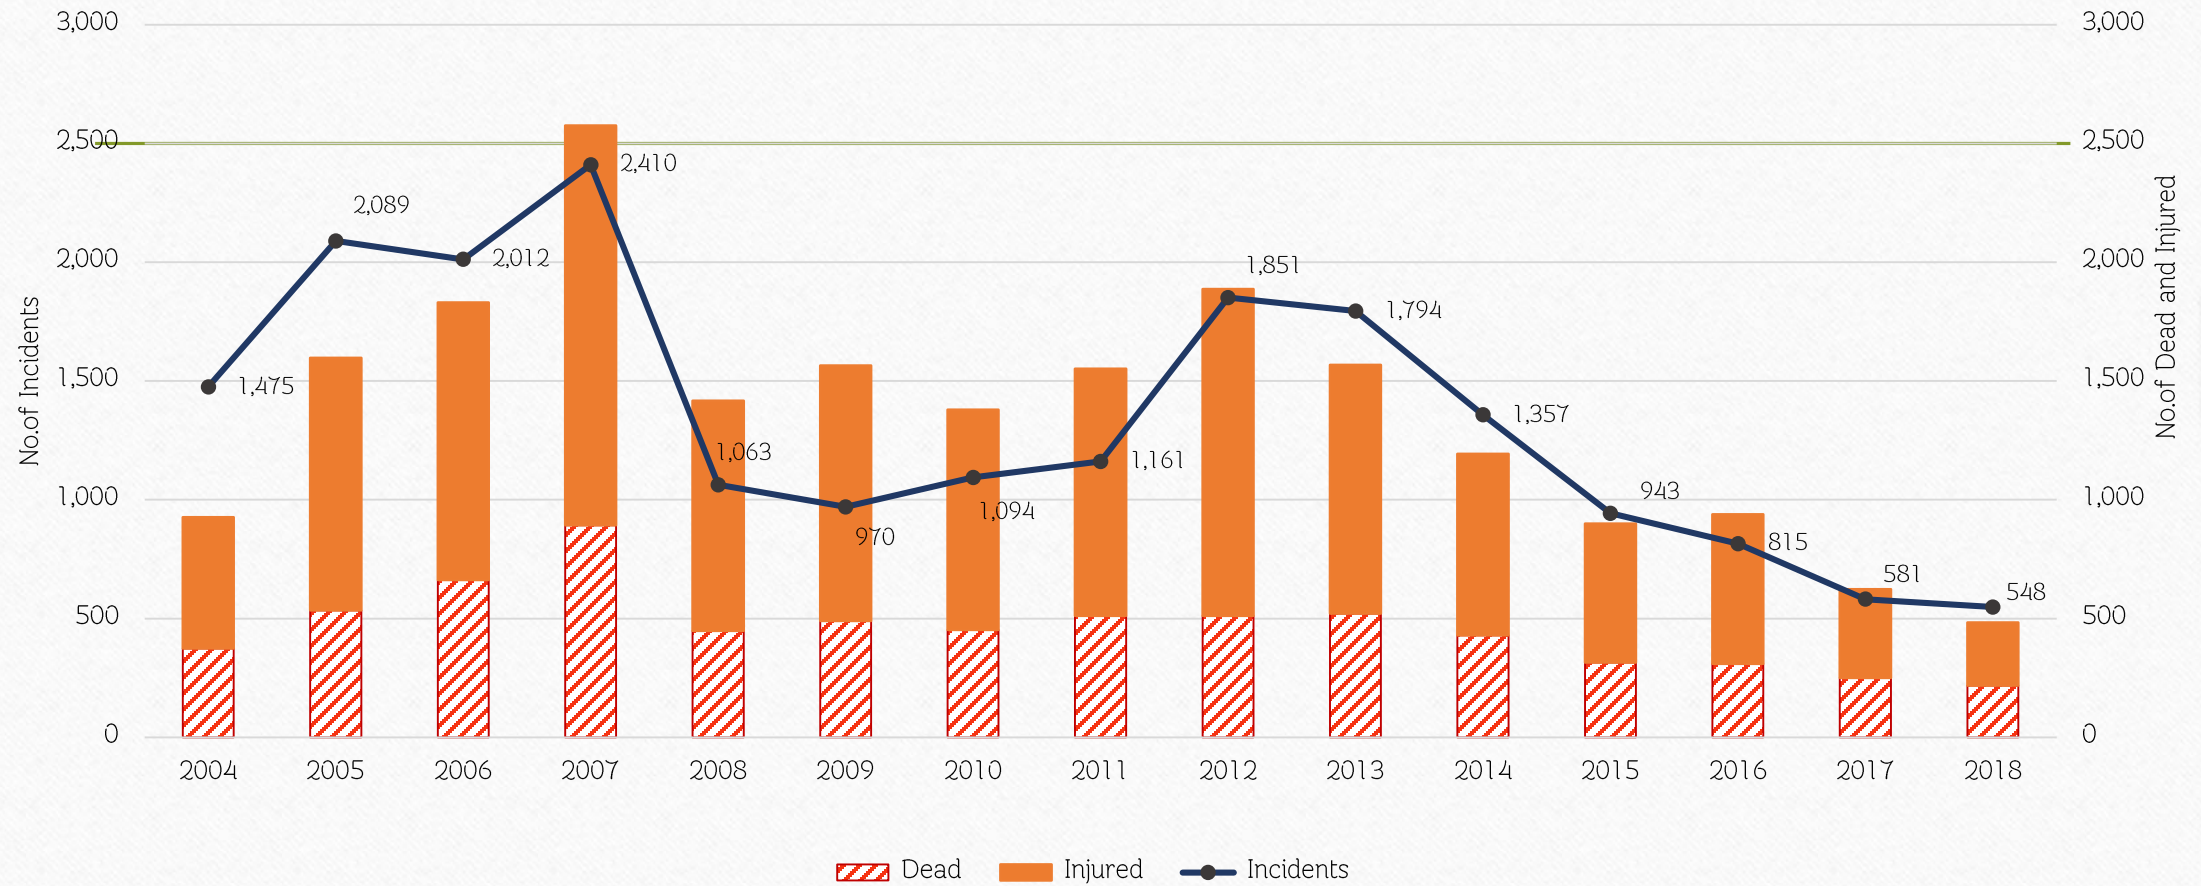

deepsouth

DEEP SOUTH WATCH (DSW)

Incidents January 2018 – December 2018

INCIDENTS	548
DEAD	218
INJURED	265

Cumulative Incidents January 2004 – December 2018

INCIDENTS	20,163
DEAD	6,921
INJURED	13,511

CAUSES OF INCIDENT January 2018– December 2018

CAUSES OF INCIDENT : JANUARY 2018 – DECEMBER 2018

GENDER OF INCIDENT January 2018– December 2018

RELIGIONS OF VICTIMS : JANUARY 2018 – DECEMBER 2018

	Buddhists	Muslims	Unknown
■ DEAD	43	171	4
▨ INJURED	146	119	0

SITUATIONS IN SOUTHERN THAILAND : JANUARY 2004 – DECEMBER 2018

SITUATIONS IN SOUTHERN THAILAND : JANUARY 2013 – DECEMBER 2018

SITUATIONS IN SOUTHERN THAILAND : 2004 – 2018

CAUSES OF INCIDENT 2004 - 2018