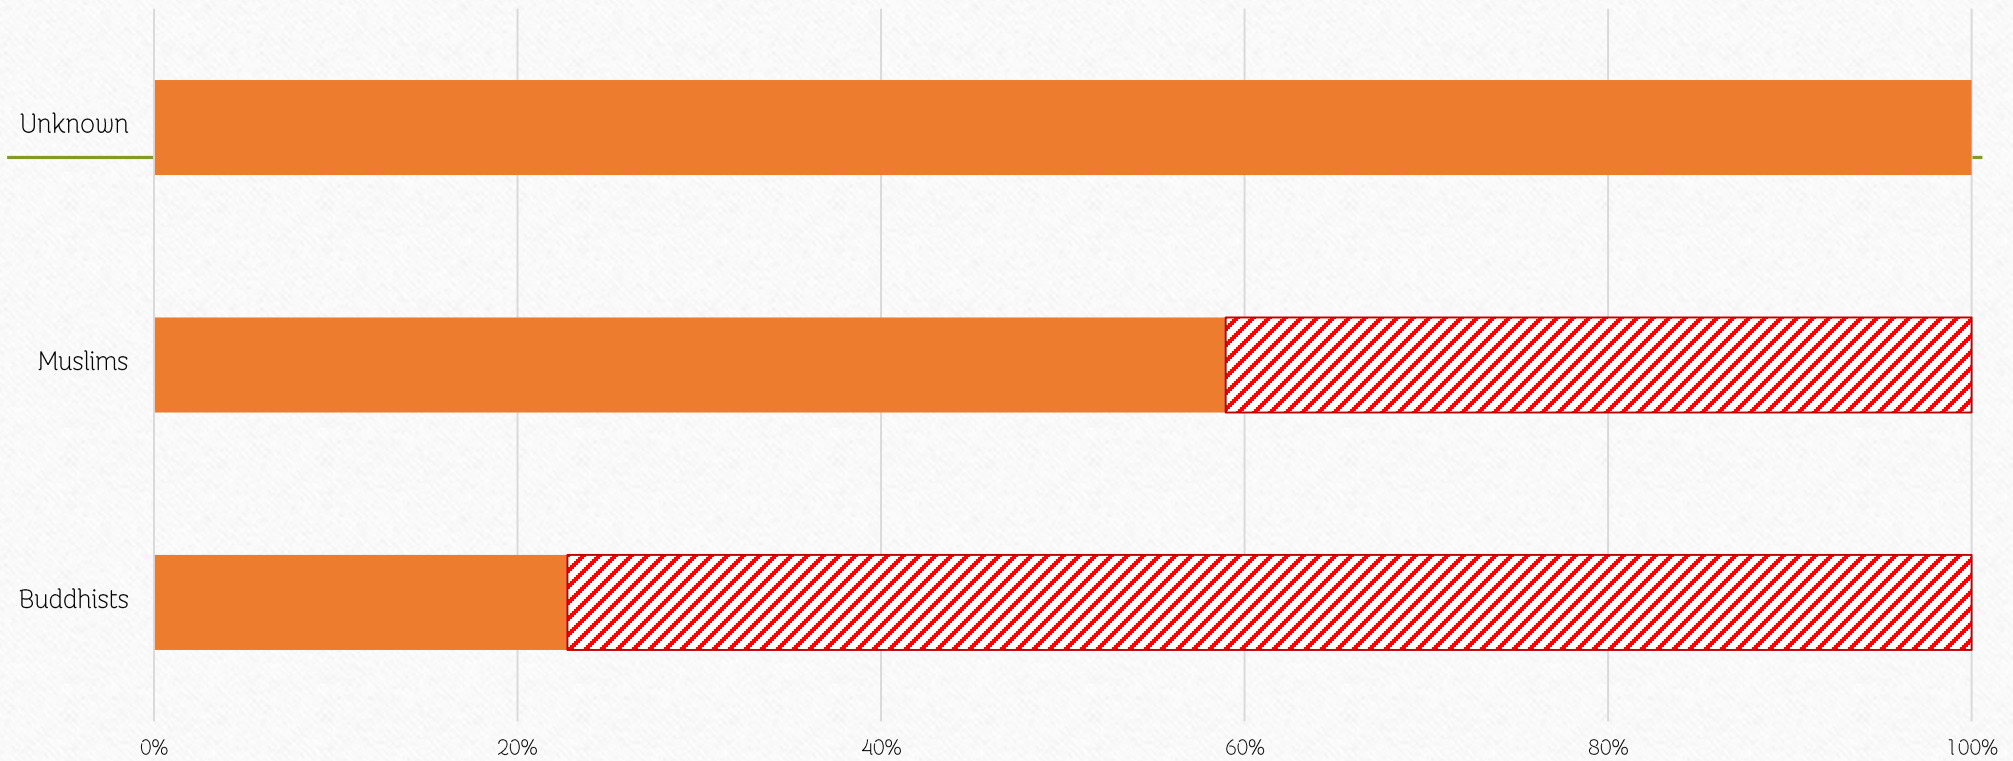

deepsouth

DEEP SOUTH WATCH (DSW)

Incidents January 2018 – December 2018

INCIDENTS	548
DEAD	218
INJURED	265

Cumulative Incidents January 2004 – December 2018

INCIDENTS	20,163
DEAD	6,921
INJURED	13,511

CAUSES OF INCIDENT January 2018– December 2018

CAUSES OF INCIDENT : JANUARY 2018 – DECEMBER 2018

GENDER OF INCIDENT January 2018– December 2018

RELIGIONS OF VICTIMS : JANUARY 2018 – DECEMBER 2018

	Buddhists	Muslims	Unknown
■ DEAD	43	171	4
▨ INJURED	146	119	0

SITUATIONS IN SOUTHERN THAILAND : JANUARY 2004 – DECEMBER 2018

SITUATIONS IN SOUTHERN THAILAND : JANUARY 2013 – DECEMBER 2018

SITUATIONS IN SOUTHERN THAILAND : 2004 – 2018

CAUSES OF INCIDENT 2004 - 2018