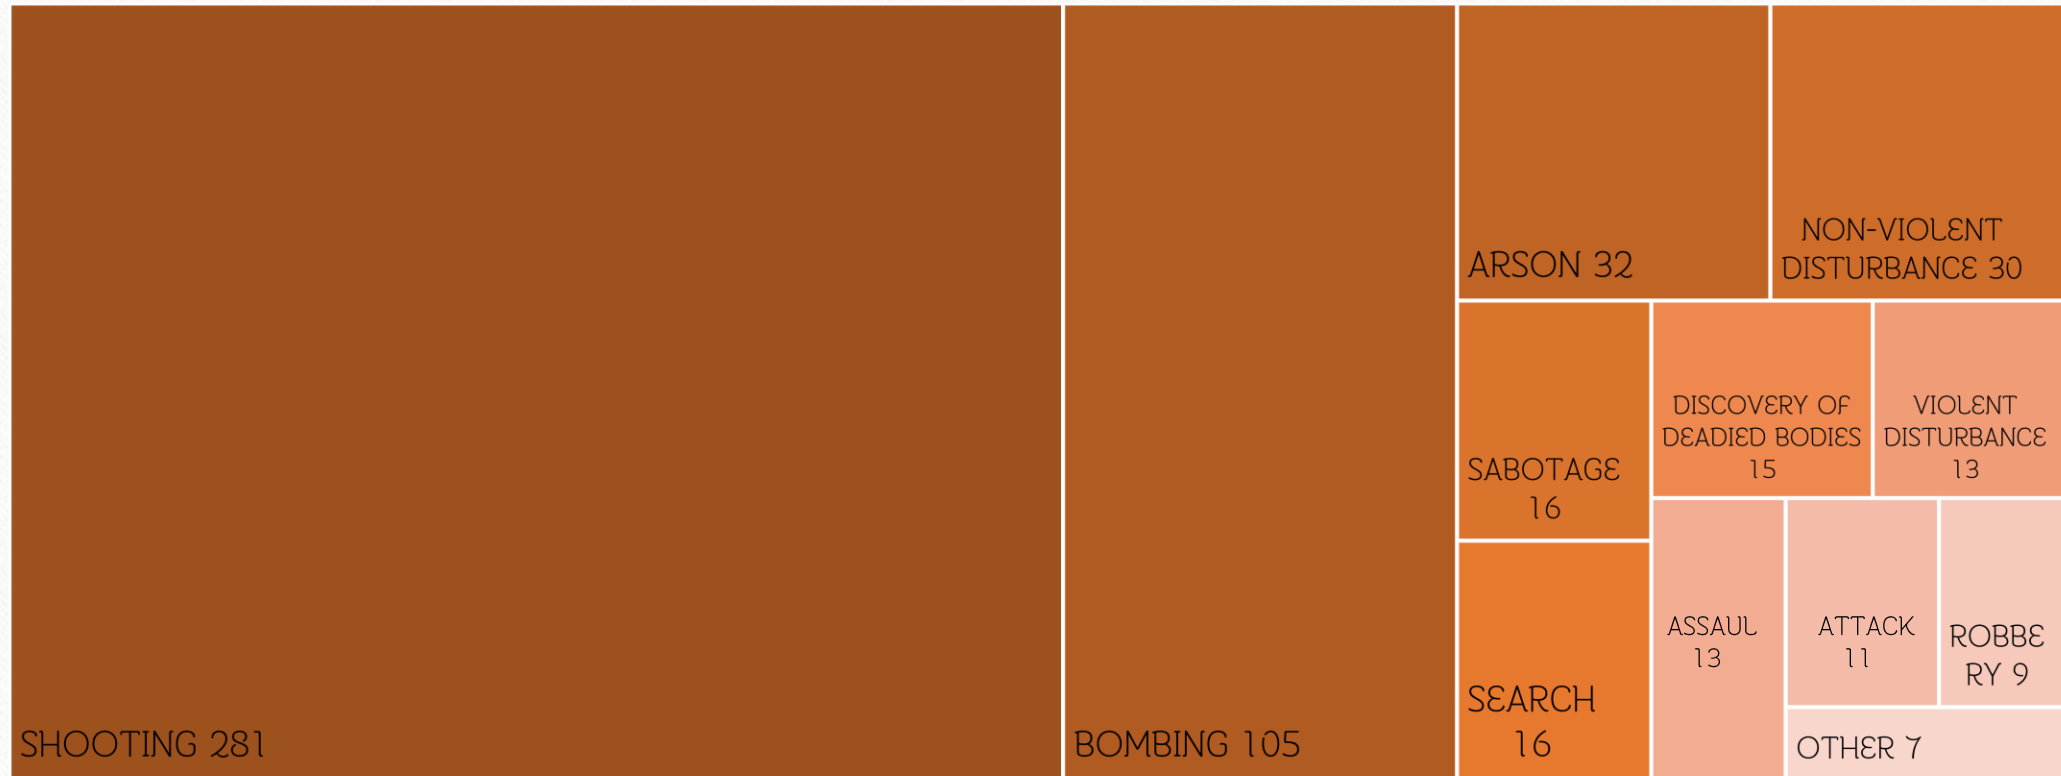

deepsouth

DEEP SOUTH WATCH (DSW)

Incidents January 2018 – December 2018

INCIDENTS	548
DEAD	218
INJURED	265

Cumulative Incidents January 2004 – December 2018

INCIDENTS	20,163
DEAD	6,921
INJURED	13,511

CAUSES OF INCIDENT January 2018– December 2018

CAUSES OF INCIDENT : JANUARY 2018 – DECEMBER 2018

GENDER OF INCIDENT January 2018– December 2018

RELIGIONS OF VICTIMS : JANUARY 2018 – DECEMBER 2018

	Buddhists	Muslims	Unknown
■ DEAD	43	171	4
▨ INJURED	146	119	0